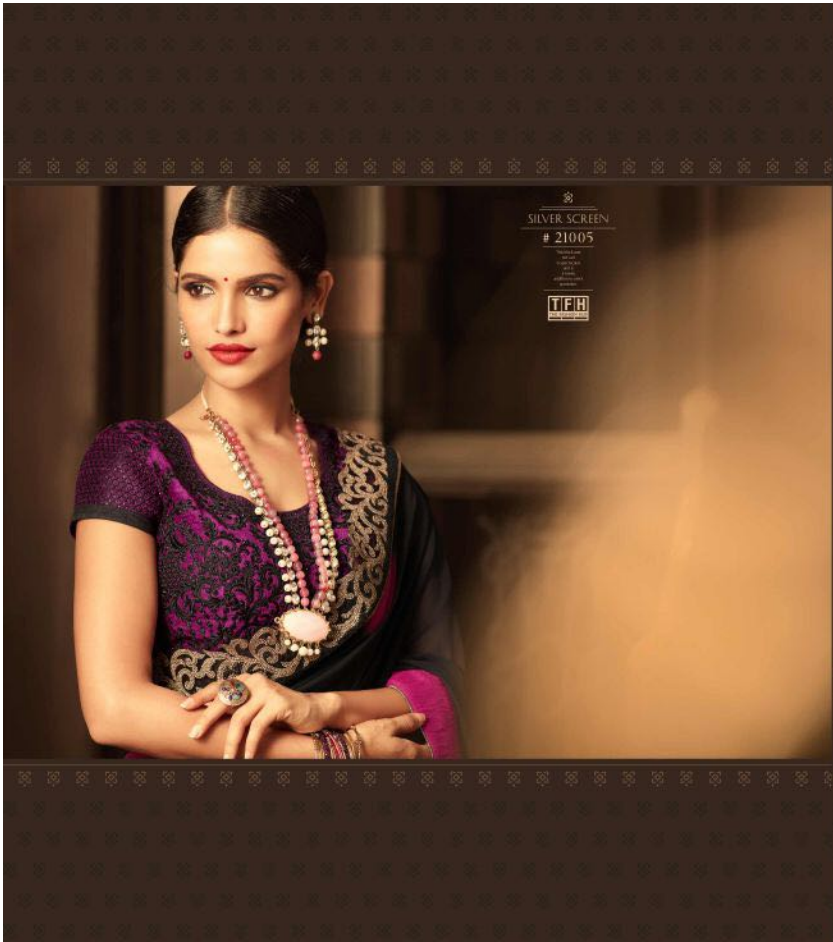

21017

21018

SILVER SCREEN
21005
T.F.H.

SILVER SCREEN
21009

TFH

SILVER SCREEN
21018

100% Cotton
Length: 5.5 m
Bleached and pre-washed
for softness
100% Handmade
Dry Clean Only

TFH
DESIGNER