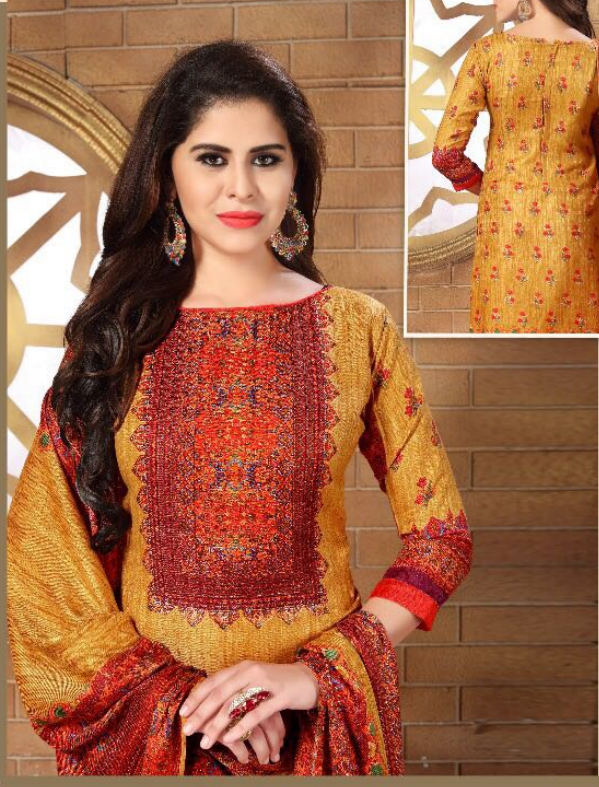

LOOK STYLE OF BEAUTY
BEAUTY PRISTINE

QUEEN OF STYLISH

7002

NATURAL LOOK

EXCEPTIONALLY STYLISH

LF

7003

EXOTIC SURROUNDED

SMOOTH & STYLISH

LF

7005

LF

7006

NATURAL LOOK

the colours are fresh for the season, the prints are delicate over economical quality fabric that entices once you try you indulge into an inseparable journey of fabrics that never fades out to the style horizon

VERSATILE

7001

7002

7003

EXCEPTIONALLY STYLISH

7004

7005

7006

EXOTIC SURROUNDED

STAND OUT

The saree comes as a whiff of fresh air with it's the stripes bottom in pleasing pastel tones. Perfect for a formal occasion when you want to dress up in a saree with contemporary accents.