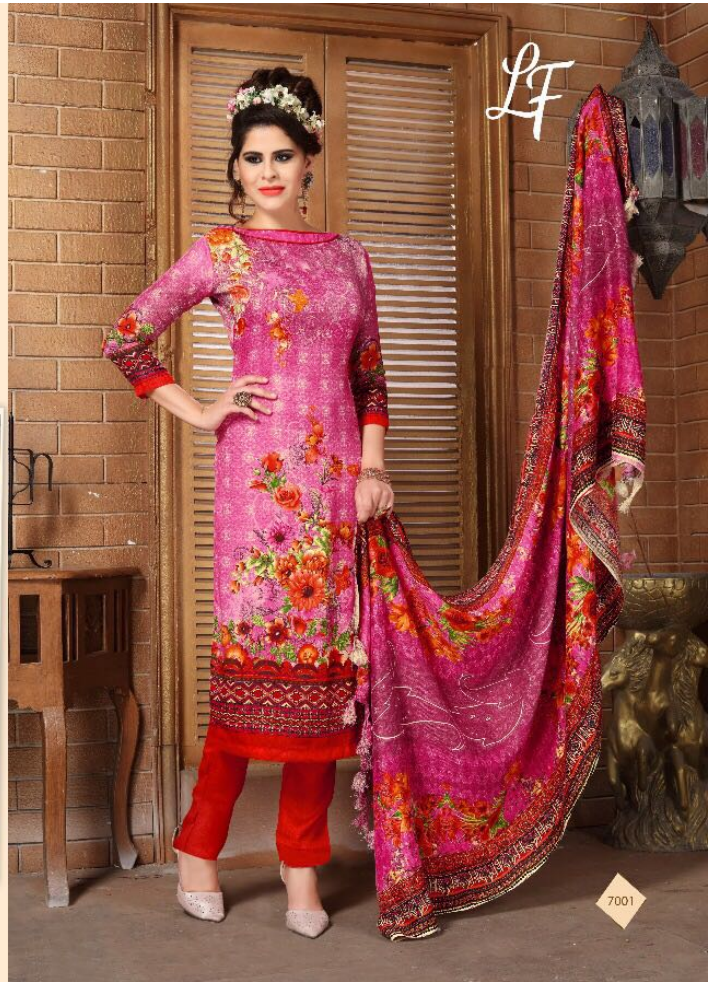

LOOK STYLE OF BEAUTY
BEAUTY PRISTINE

QUEEN OF STYLISH

7002

NATURAL LOOK

EXCEPTIONALLY STYLISH

LF

7003

EXOTIC SURROUNDED

SMOOTH & STYLISH

LF

7005

LF

7006

NATURAL LOOK

the colours are fresh for the season, the prints are delicate over economical quality fabric that entices once you try you indulge into an inseparable journey of fabrics that never fades out to the style horizon

VERSATILE

7001

7002

7003

EXCEPTIONALLY STYLISH

7004

7005

7006

EXOTIC SURROUNDED

STAND OUT

The saree comes as a whiff of fresh air with it's the stripes bottom in pleasing pastel tones. Perfect for a formal occasion when you want to dress up in a saree with contemporary accents.