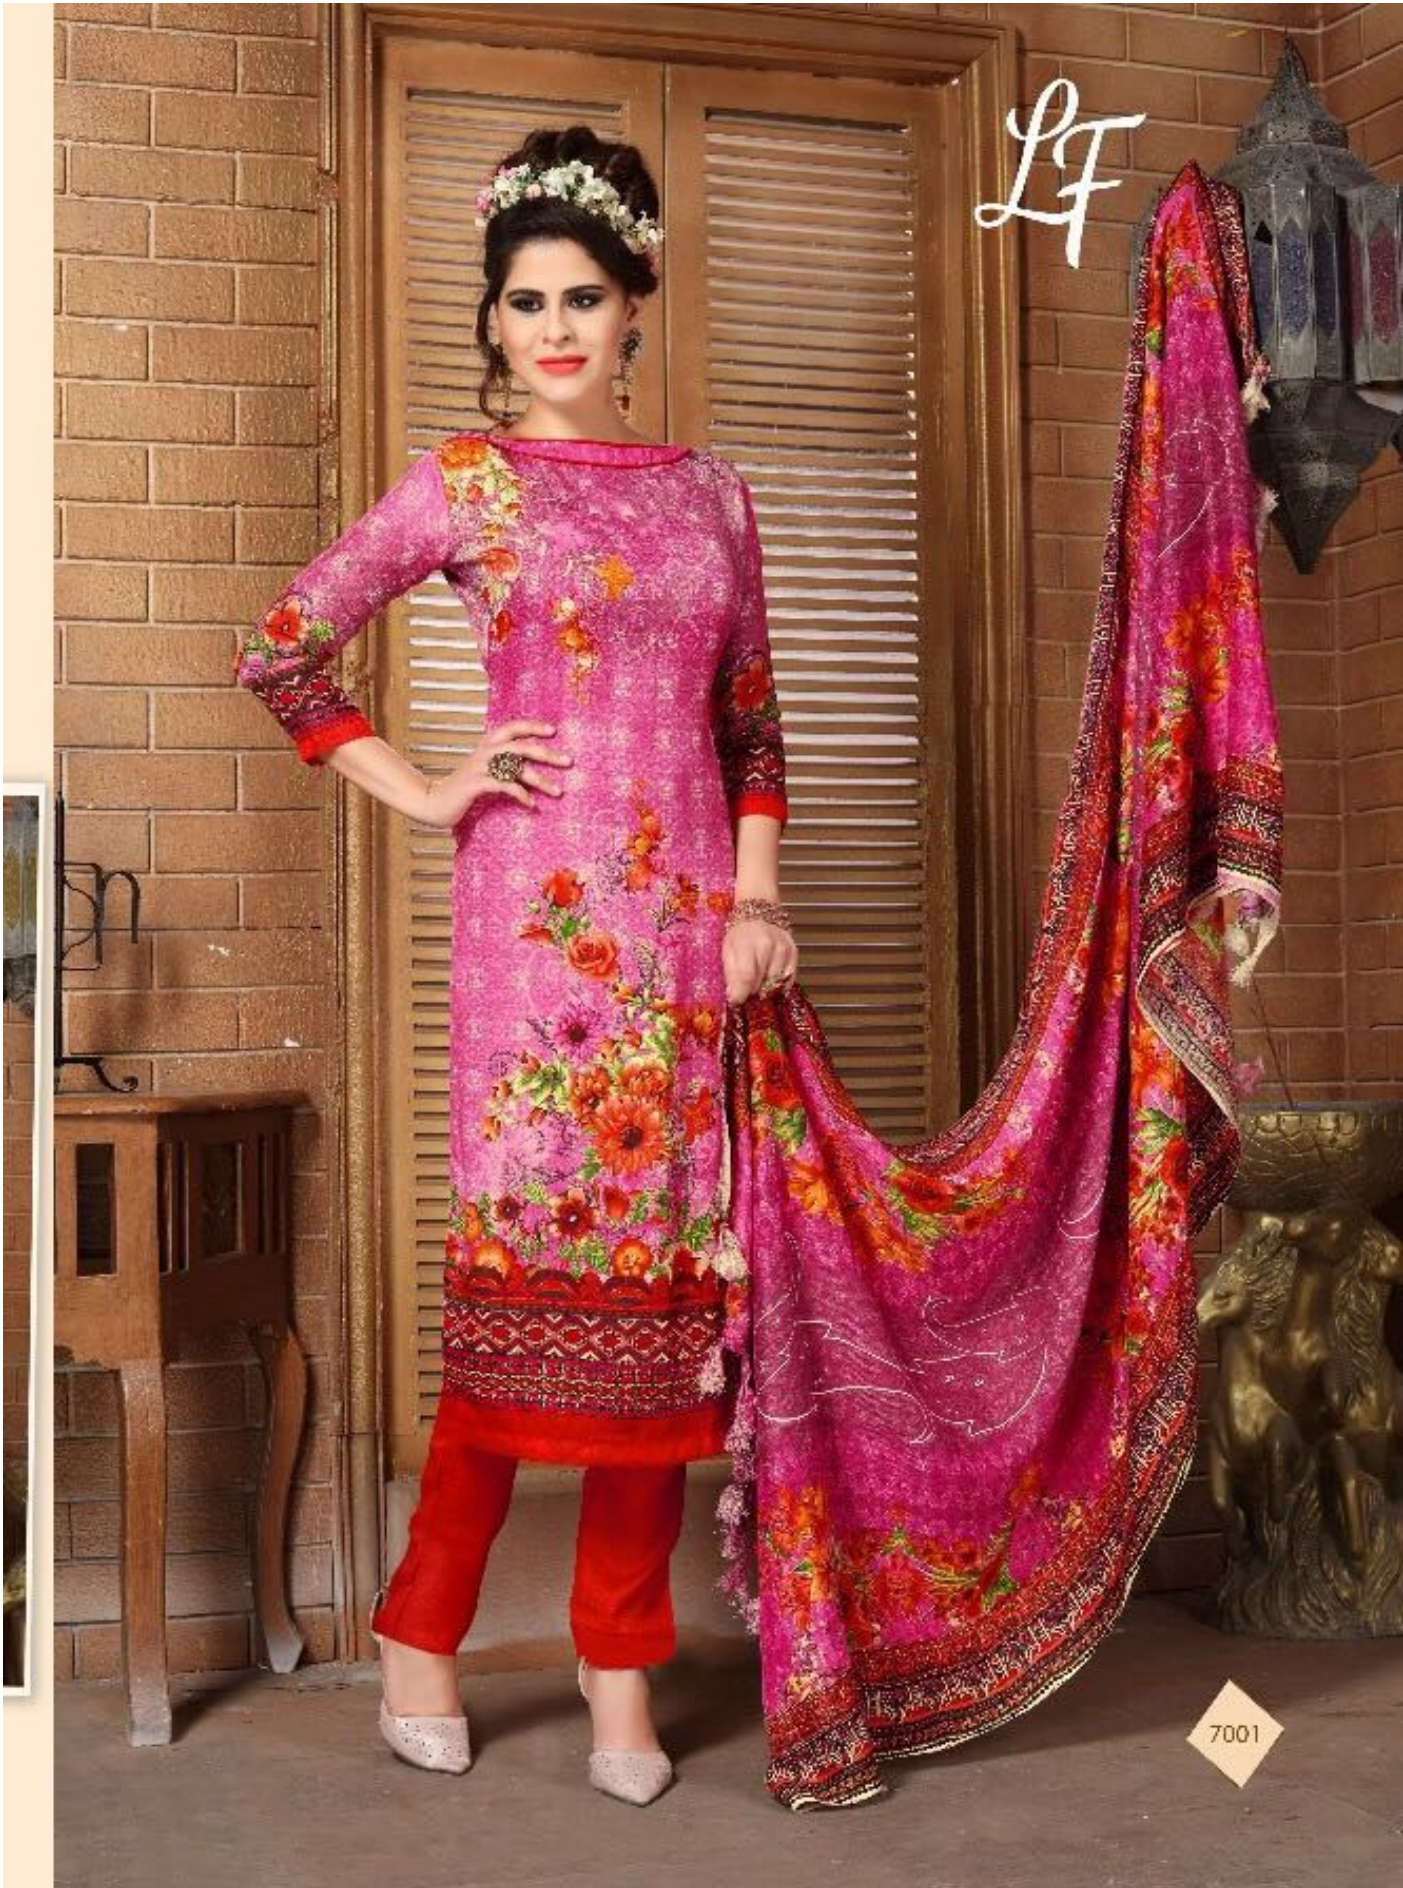

SMOOTH & STYLISH

LF

7005

LF

7006

NATURAL LOOK

the colours are fresh for the season, the prints are delicate over economical quality fabric that entices once you try you indulge into an inseparable journey of fabrics that never fades out to the style horizon

VERSATILE

7001

7002

7003

EXCEPTIONALLY STYLISH

7004

7005

7006

EXOTIC SURROUNDED

STAND OUT

The saree comes as a whiff of fresh air with it's the stripes bottom in pleasing pastel tones. Perfect for a formal occasion when you want to dress up in a saree with contemporary accents.