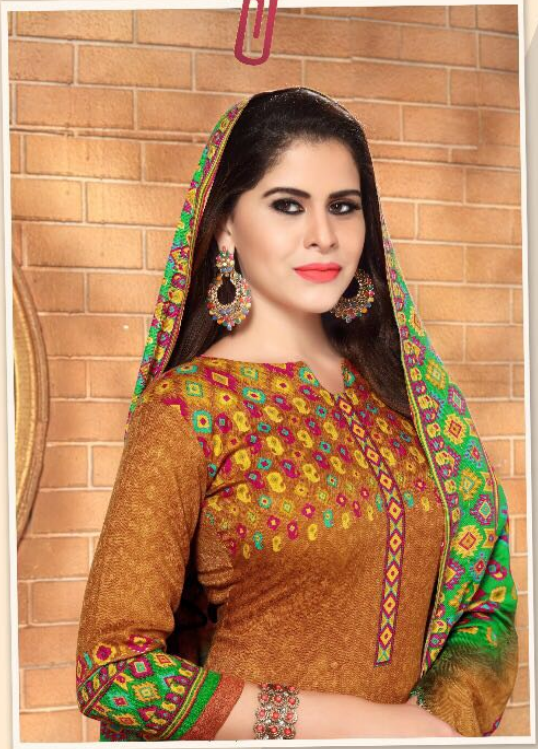

LOOK STYLE OF BEAUTY
BEAUTY PRISTINE

QUEEN OF STYLISH

7002

NATURAL LOOK

EXCEPTIONALLY STYLISH

LF

7003

EXOTIC SURROUNDED

SMOOTH & STYLISH

LF

7005

LF

7006

NATURAL LOOK

the colours are fresh for the season, the prints are delicate over economical quality fabric that entices once you try you indulge into an inseparable journey of fabrics that never fades out to the style horizon

VERSATILE

7001

7002

7003

EXCEPTIONALLY STYLISH

7004

7005

7006

EXOTIC SURROUNDED

STAND OUT

The saree comes as a whiff of fresh air with it's the stripes bottom in pleasing pastel tones. Perfect for a formal occasion when you want to dress up in a saree with contemporary accents.