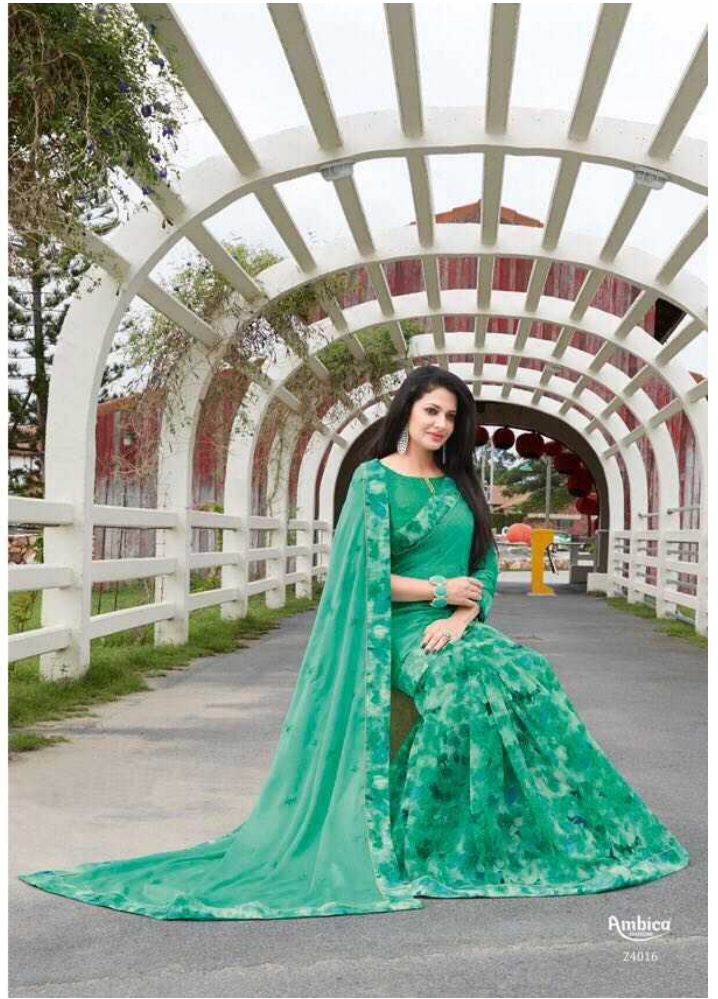

SUCH COLLECTION IS CRAFTED WITH KEEPING NEW TRENDS IN MIND, SO THAT WHOEVER ADORE
SUCH COLLECTION LEAVE ITS DISTINCTIVE MARK.

APPEALING CREATION