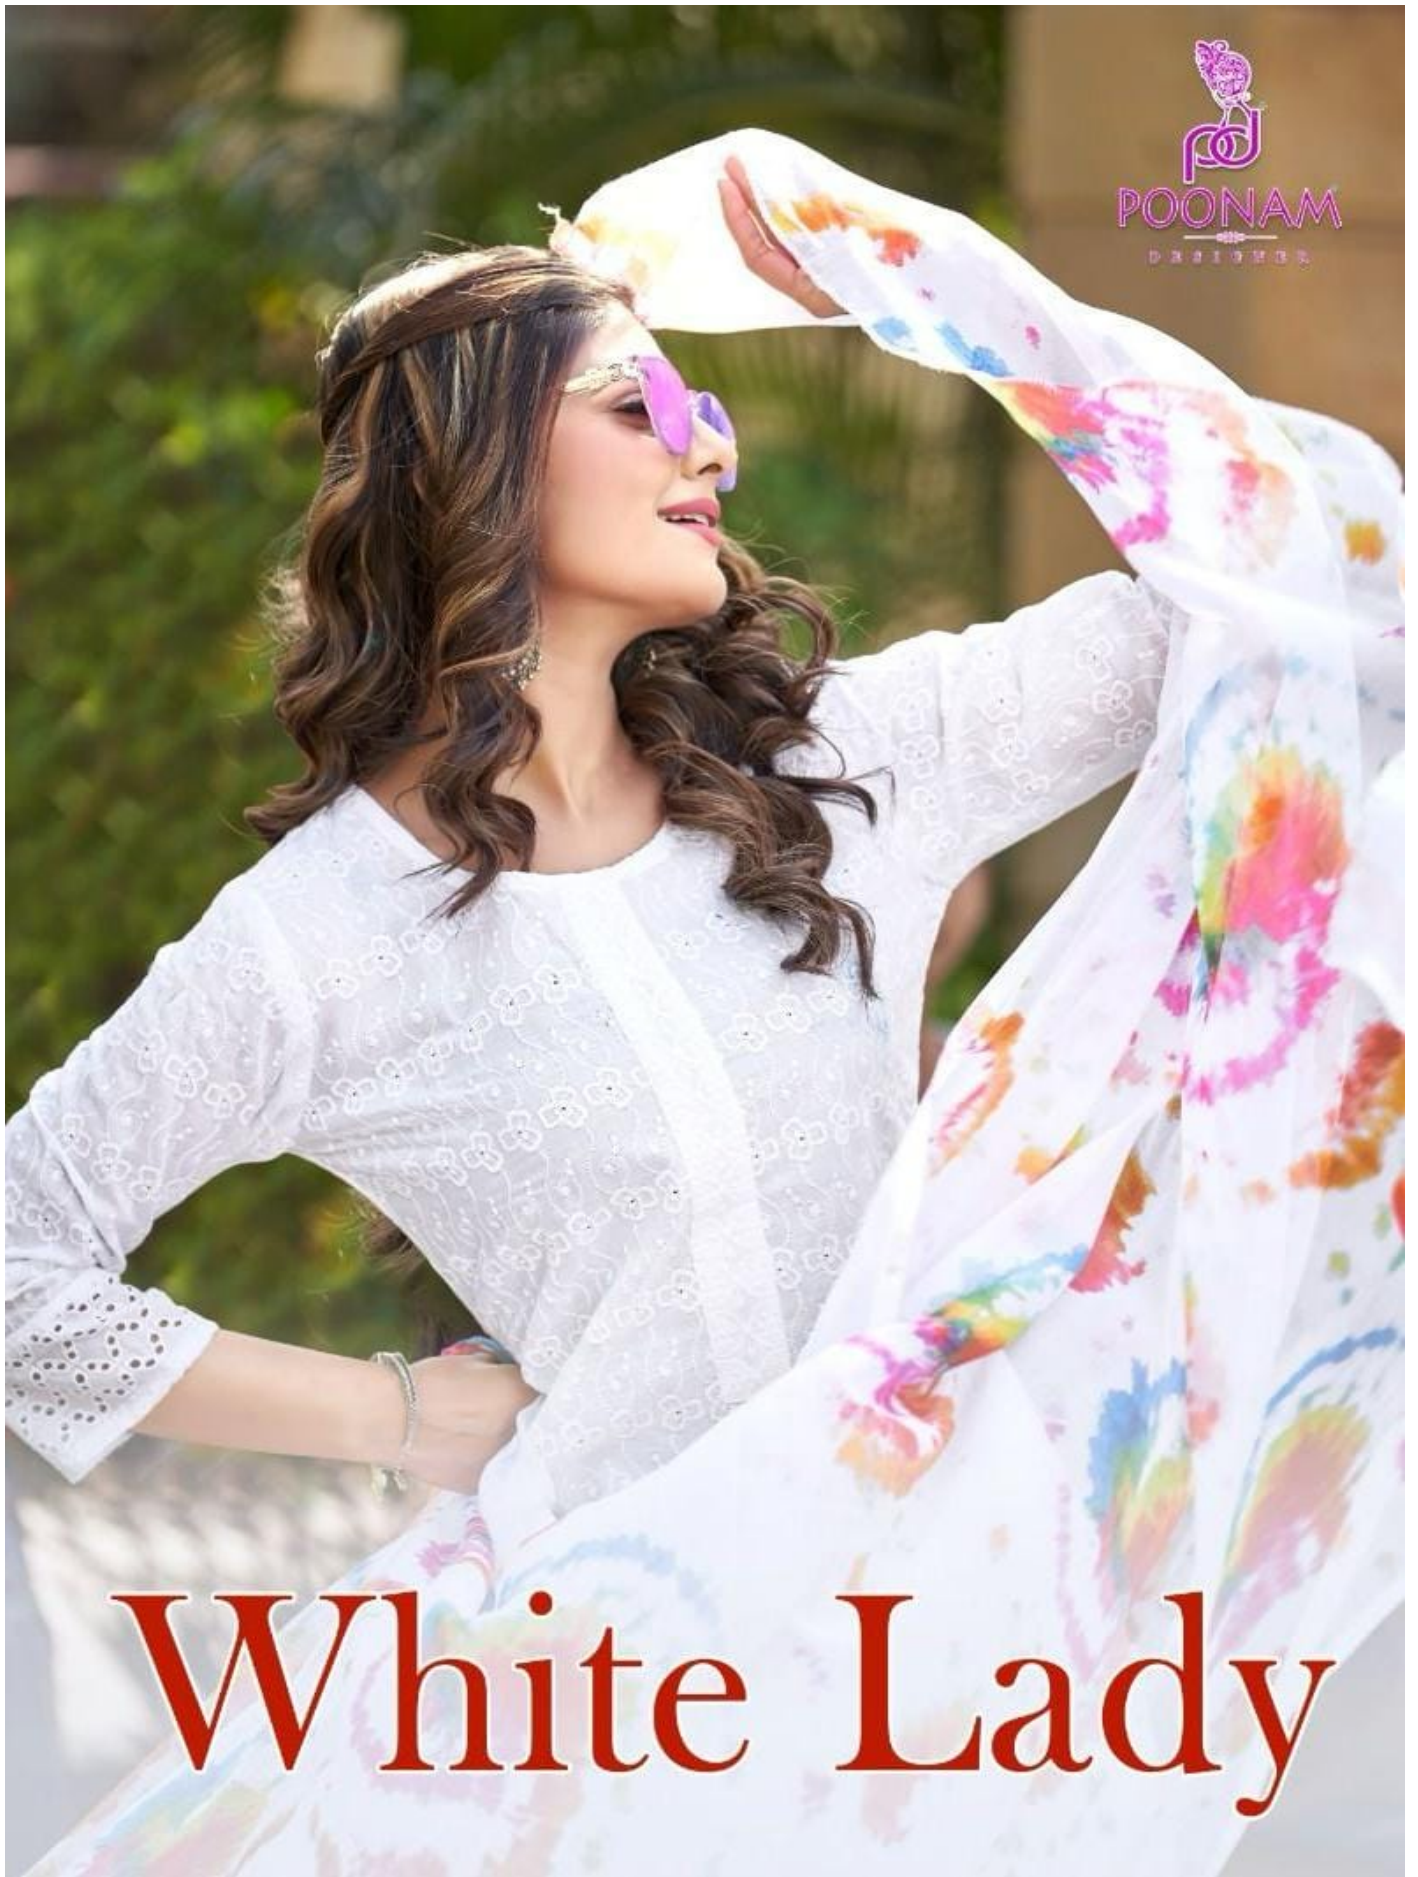

# White Lady

# White Lady

POONAM  
DESIGNER

**White Lady**  
SIZE:- M, L, XL, XXL

3 PCS  
Kurti + Pant + Dup  
REDYMADE

**D.no-1001**

**White Lady**  
SIZE:- M, L, XL, XXL

**D.no-1002**

POONAM  
DESIGNER