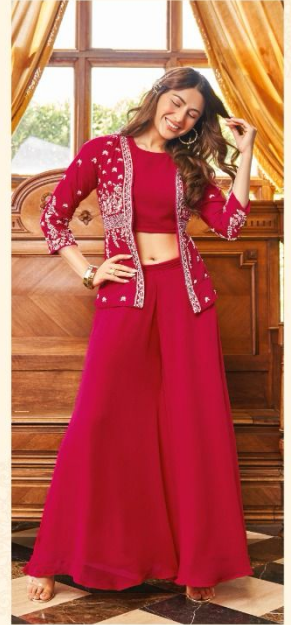

Secret
Shadows

BY
ANJU FABRICS

Secret
Shadows

BY
ANJU FABRICS

af
BY
SAMI FABRIK

festive **Modern Muse**
explore the mystic beauty of petals in cool season shades

SS 7251

af
BY
ANJU FABRICS

festive Fashionable
The occasion demands that they attend in absolute splendor

SS 7253

af
BY
ANJU FABRICS

stockout[®]
BY
ANJU FABRICS

SS 7251

SS 7252

SS 7253

SS 7254