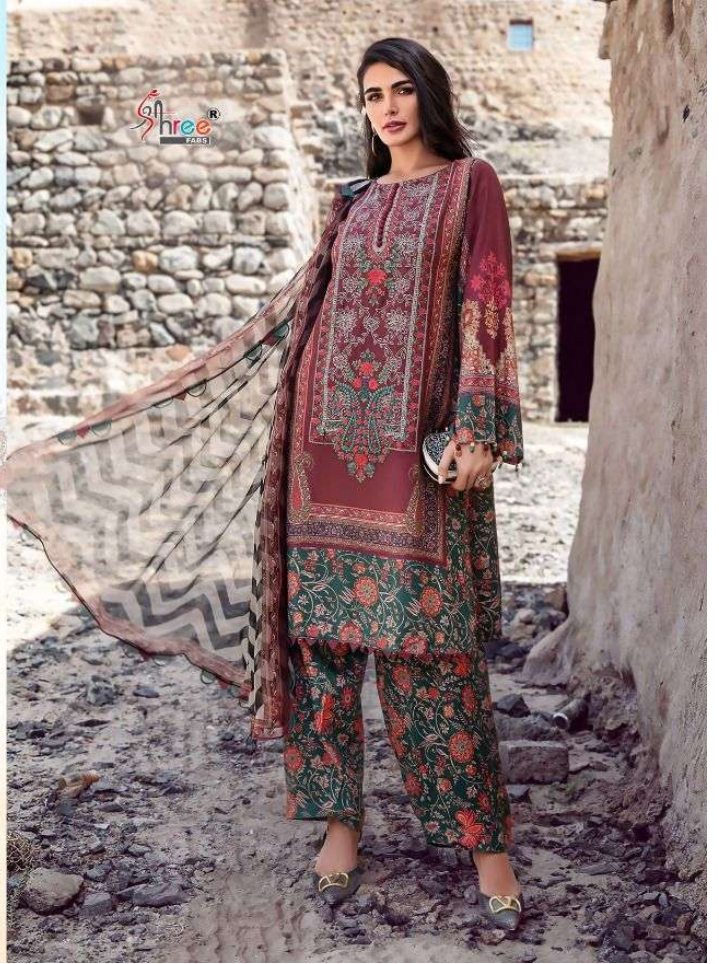

**Shree**  
FACED

**MARIYA.B**  
*Winter Collection*  
VOL-4

A framed version of the same image as above, set against a light blue background with decorative floral patterns on the sides. The 'Shree FACED' logo is positioned at the top center of the frame. Below the frame, the text 'MARIYA.B Winter Collection VOL-4' is displayed in a serif font.