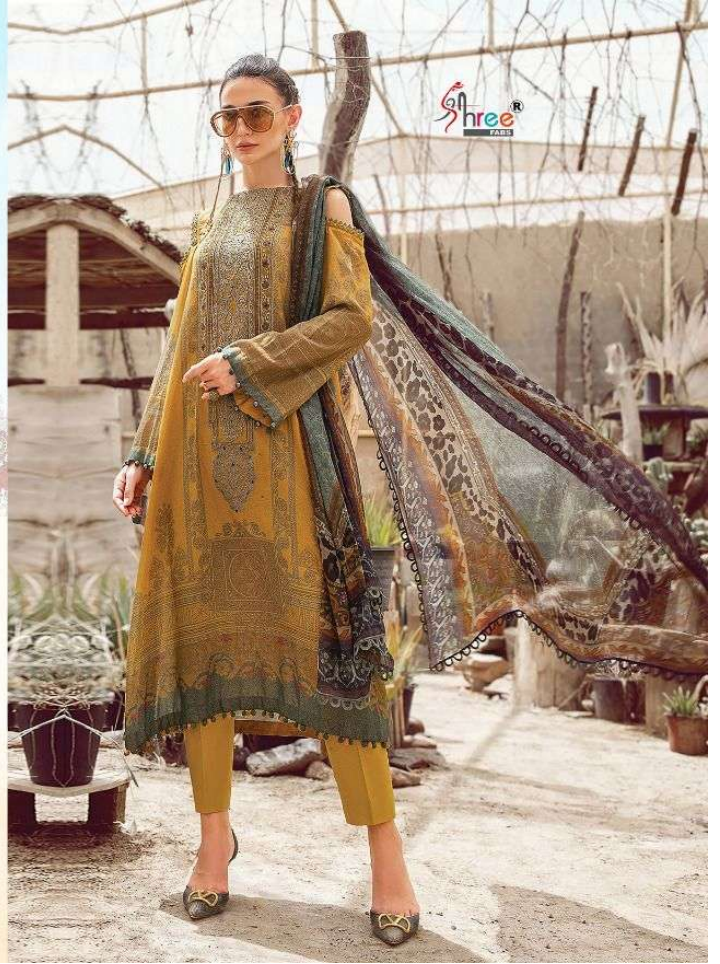

Shree<sup>®</sup>  
LAKH

**MARIYA.B**  
*Winter Collection*  
VOL-4

**MARIYA.B**  
*Winter Collection*  
VOL-4

2433

**MARIYA.B**  
*Winter Collection*  
VOL-4

**MARIYA.B**  
*Winter Collection*  
VOL-4

Shree  
FABRI

2437

**MARIYA.B**  
*Winter Collection*  
VOL-4

Shree  
FABRI

2432

**MARIYA.B**  
*Winter Collection*  
VOL-4

2431

2432

2435

**Shree**  
FACED

**MARIYA.B**  
*Winter Collection*  
VOL-4

A framed version of the same image as above, set against a light blue background with decorative floral patterns on the sides. The 'Shree FACED' logo is positioned at the top center of the frame. Below the frame, the text 'MARIYA.B Winter Collection VOL-4' is displayed in a serif font.