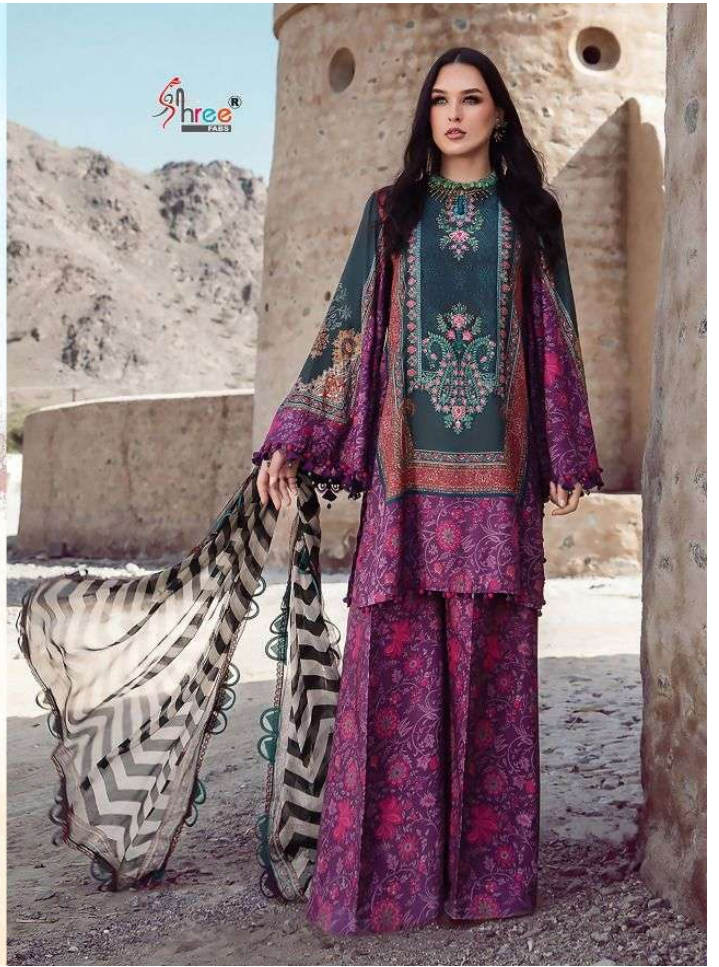

Shree<sup>®</sup>  
LAKH

**MARIYA.B**  
*Winter Collection*  
VOL-4

**MARIYA.B**  
*Winter Collection*  
VOL-4

2433

**MARIYA.B**  
*Winter Collection*  
VOL-4

**MARIYA.B**  
*Winter Collection*  
VOL-4

Shree  
FABRI

2437

**MARIYA.B**  
*Winter Collection*  
VOL-4

Shree  
FABRI

2432

**MARIYA.B**  
*Winter Collection*  
VOL-4

2431

2432

2435

**Shree**  
FACED

**MARIYA.B**  
*Winter Collection*  
VOL-4

A framed version of the same image as above, set against a light blue background with decorative floral patterns on the sides. The 'Shree FACED' logo is positioned at the top center of the frame. Below the frame, the text 'MARIYA.B Winter Collection VOL-4' is displayed in a serif font.