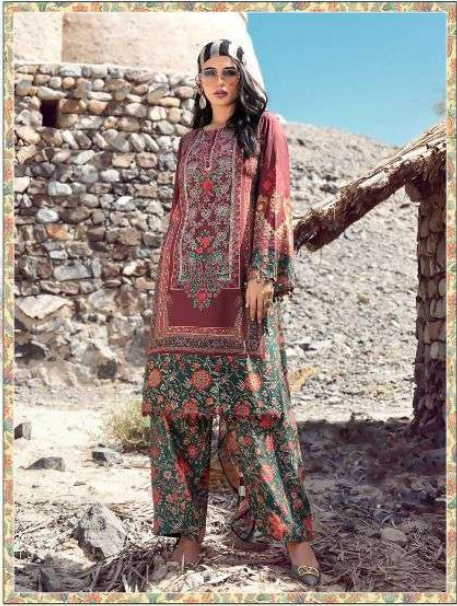

Shree®
AZEEZ

MARIYA.B
Winter Collection
VOL-4