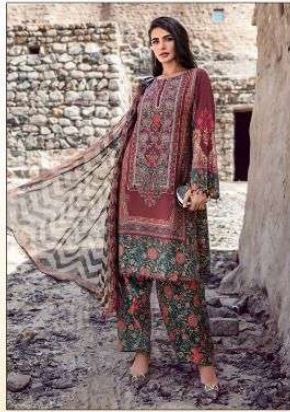

2434

2437

Shree®
MARIYA.B
Winter Collection
VOL-4