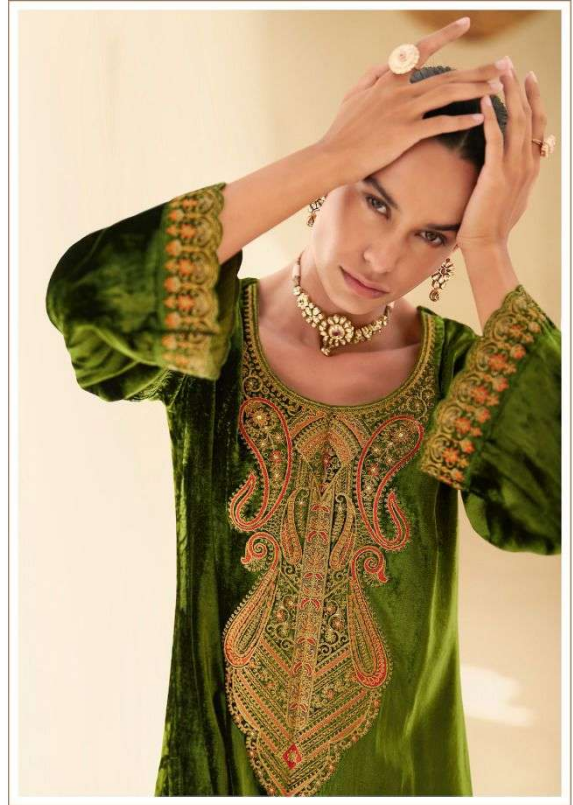

Kesar

87003

Kesar®

ELAN

WE ALWAYS BELIVE IN QUALITY

DESIGN NO.	PRODUCT NAME	PRICE
87001	ELAN	2450/-
87002	ELAN	2450/-
87003	ELAN	2450/-
87004	ELAN	2450/-
TOTAL Pcs : 4		TOTAL AMT :9800/-

TOP :PURE VISCOSE PLUSH VELVET WITH
ELEGANT EMBROIDERY ON NECK
DAMAN & SLEVES

BOTTOM : PURE VISCOSE PASHMINA

DUPPTA : PURE GAJI SILK DUPPATA DIGITALLY PRINTED

Kesar®

ELAN

WINTER LUXURY COLLECTION

Kesar®

87004

Kesar