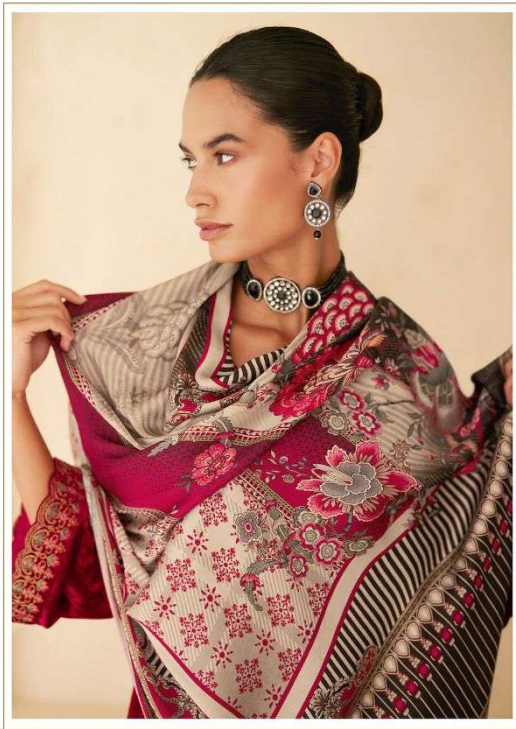

87001

87002

Kesar

87002