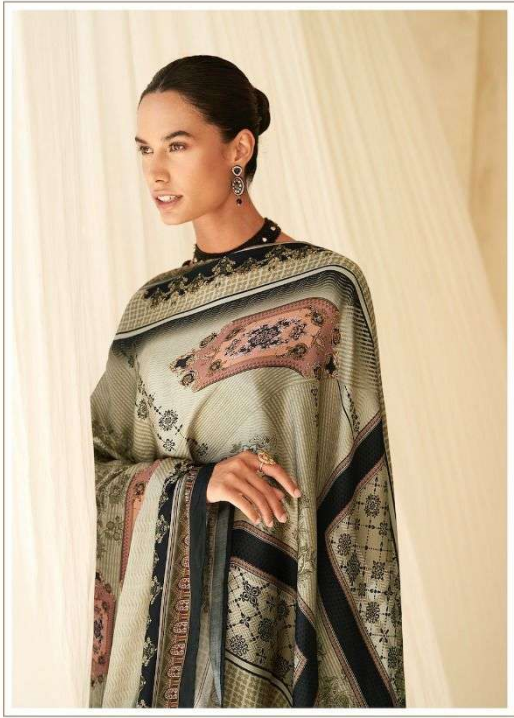

Kesar

87001