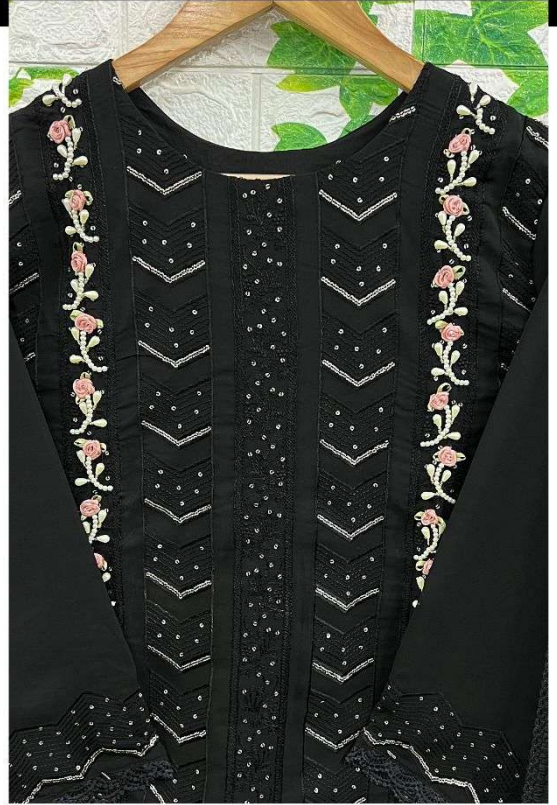

LUXURY - 76002

READY MADE COLLECTION

CARE INSTRUCTIONS

DO NOT USE ANY TYPE OF BLEACH OR STAIN REMOVING CHEMICALS
DO NOT OVER EXPOSE DAMP FABRIC TO STRONG SUNLIGHT
IRON AT MODERATE TEMPERATURE

XL-XXL

LUXURY - 76002