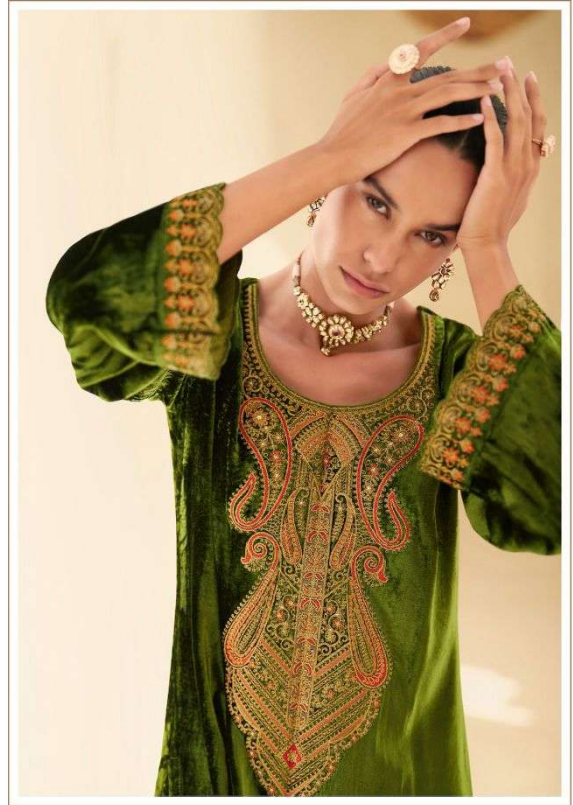

Kesar

87001

Kesar

87001

Kesar®

87002

Kesar

87003

Kesar®

87004

Kesar®

ELAN

WE ALWAYS BELIVE IN QUALITY

DESIGN NO.	PRODUCT NAME	PRICE
87001	ELAN	2450/-
87002	ELAN	2450/-
87003	ELAN	2450/-
87004	ELAN	2450/-
TOTAL Pcs : 4		TOTAL AMT :9800/-

TOP :PURE VISCOSE PLUSH VELVET WITH
ELEGANT EMBROIDERY ON NECK
DAMAN & SLEVES

BOTTOM : PURE VISCOSE PASHMINA

DUPPTA : PURE GAJI SILK DUPPATA DIGITALLY PRINTED

ELAN

87001

87002

Kesar

87003

87004