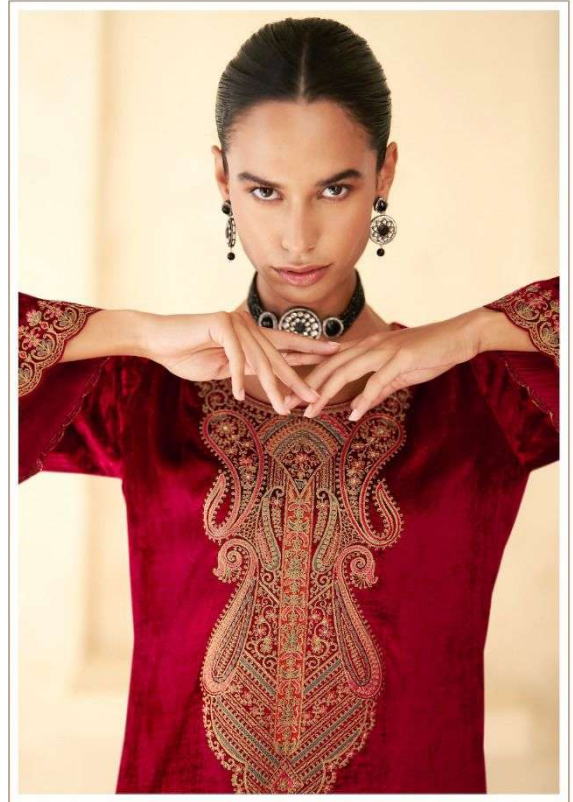

Kesar

87001

Kesar

87001

Kesar®

87002

Kesar

87003

Kesar®

87004

Kesar®

ELAN

WE ALWAYS BELIVE IN QUALITY

DESIGN NO.	PRODUCT NAME	PRICE
87001	ELAN	2450/-
87002	ELAN	2450/-
87003	ELAN	2450/-
87004	ELAN	2450/-
TOTAL Pcs : 4		TOTAL AMT :9800/-

TOP :PURE VISCOSE PLUSH VELVET WITH
ELEGANT EMBROIDERY ON NECK
DAMAN & SLEVES