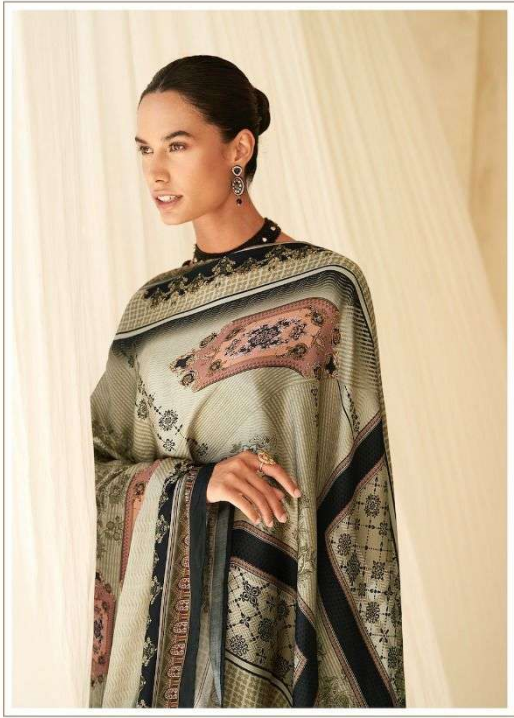

Kesar

87001

Kesar

87001

Kesar®

87002

Kesar

87003

Kesar®

87004

Kesar®

ELAN

WE ALWAYS BELIVE IN QUALITY

DESIGN NO.	PRODUCT NAME	PRICE
87001	ELAN	2450/-
87002	ELAN	2450/-
87003	ELAN	2450/-
87004	ELAN	2450/-
TOTAL Pcs : 4		TOTAL AMT :9800/-

TOP :PURE VISCOSE PLUSH VELVET WITH
ELEGANT EMBROIDERY ON NECK
DAMAN & SLEVES