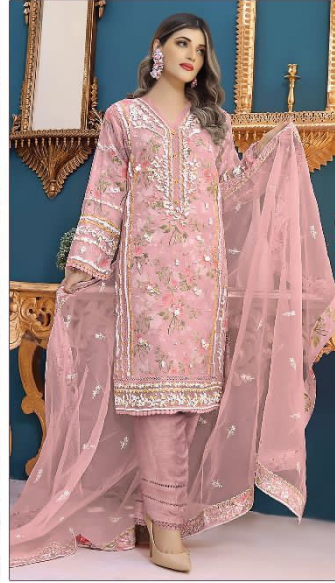

KK-059

KK-059-B

KK-059-C

KK-059-D

TOP:- ORGANA EMBROIDERED
DUPATTA:- ORGANA EMBROIDERED
WITH FOUR SIDE LACE
INNER:- DIGITAL FLORAL PRINTED
BOTTOM :- SANTOON

KROSS^{TM}
KULTURE