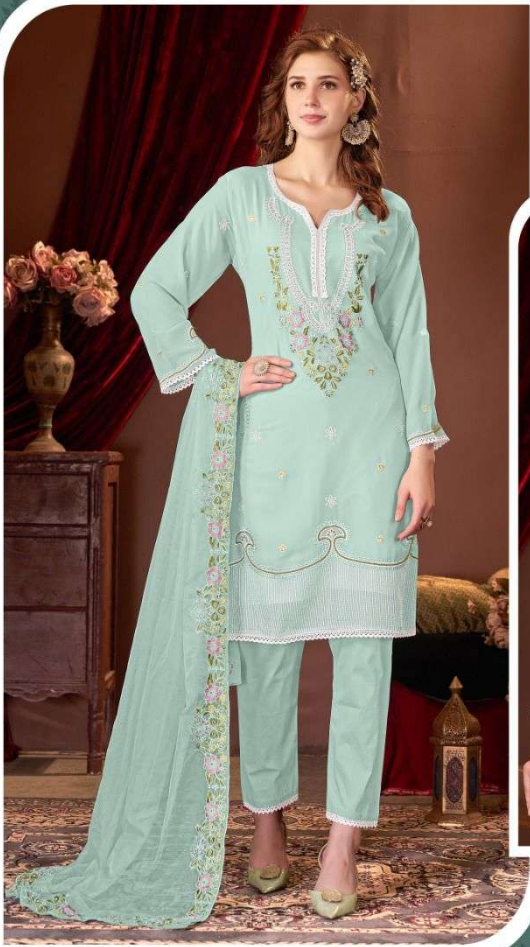

الزین

AL ZAIN
The Designer Studio

AZ-272720

AL ZAIN
The Designer Studio
AZ-272720

Top :- Fox Georgette
Bottom :- 100% Stretchable Cotton
Inner:- Dull Santoon
Dupita :- Organza With Embroidery Work

الزین

AL ZAIN
The Designer Studio

AZ-272720

الزین
AL ZAIN
The Designer Studio

AL ZAIN
The Designer Studio
AZ-272720

Top :- Fox Georgette
Bottom :- 100% Stretchable Cotton
Inner:- Dull Santoon
Dupatta :- Organza With Embroidery Work

Neck

الزین
AL ZAIN
The Designer Studio