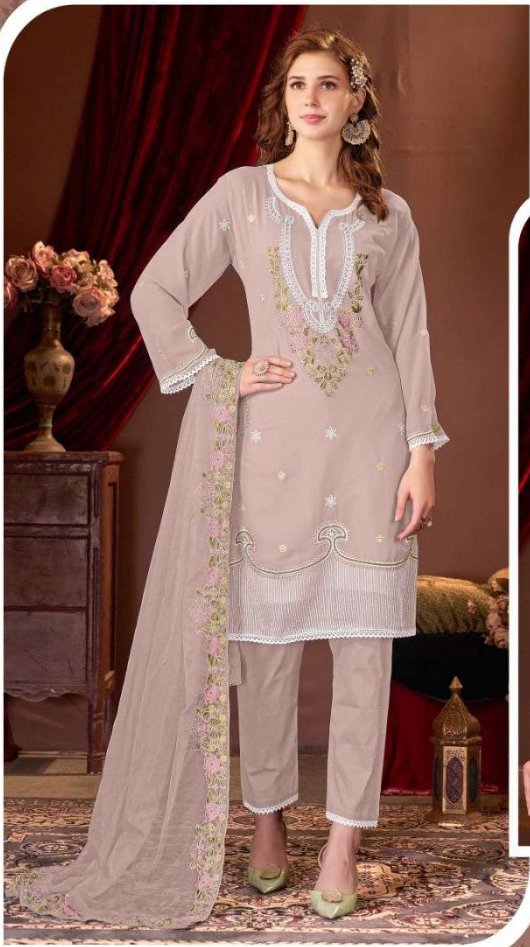

الزین

AL ZAIN
The Designer Studio

AZ-272720

AL ZAIN
The Designer Studio
AZ-272720

Top :- Fox Georgette
Bottom :- 100% Stretchable Cotton
Inner:- Dull Santoon
Dupita :- Organza With Embroidery Work

الزین

AL ZAIN
The Designer Studio

AZ-272720

الزین
AL ZAIN
The Designer Studio

AL ZAIN
The Designer Studio
AZ-272720

Top :- Fox Georgette
Bottom :- 100% Stretchable Cotton
Inner:- Dull Santoon
Dupatta :- Organza With Embroidery Work

Neck

الزین
AL ZAIN
The Designer Studio