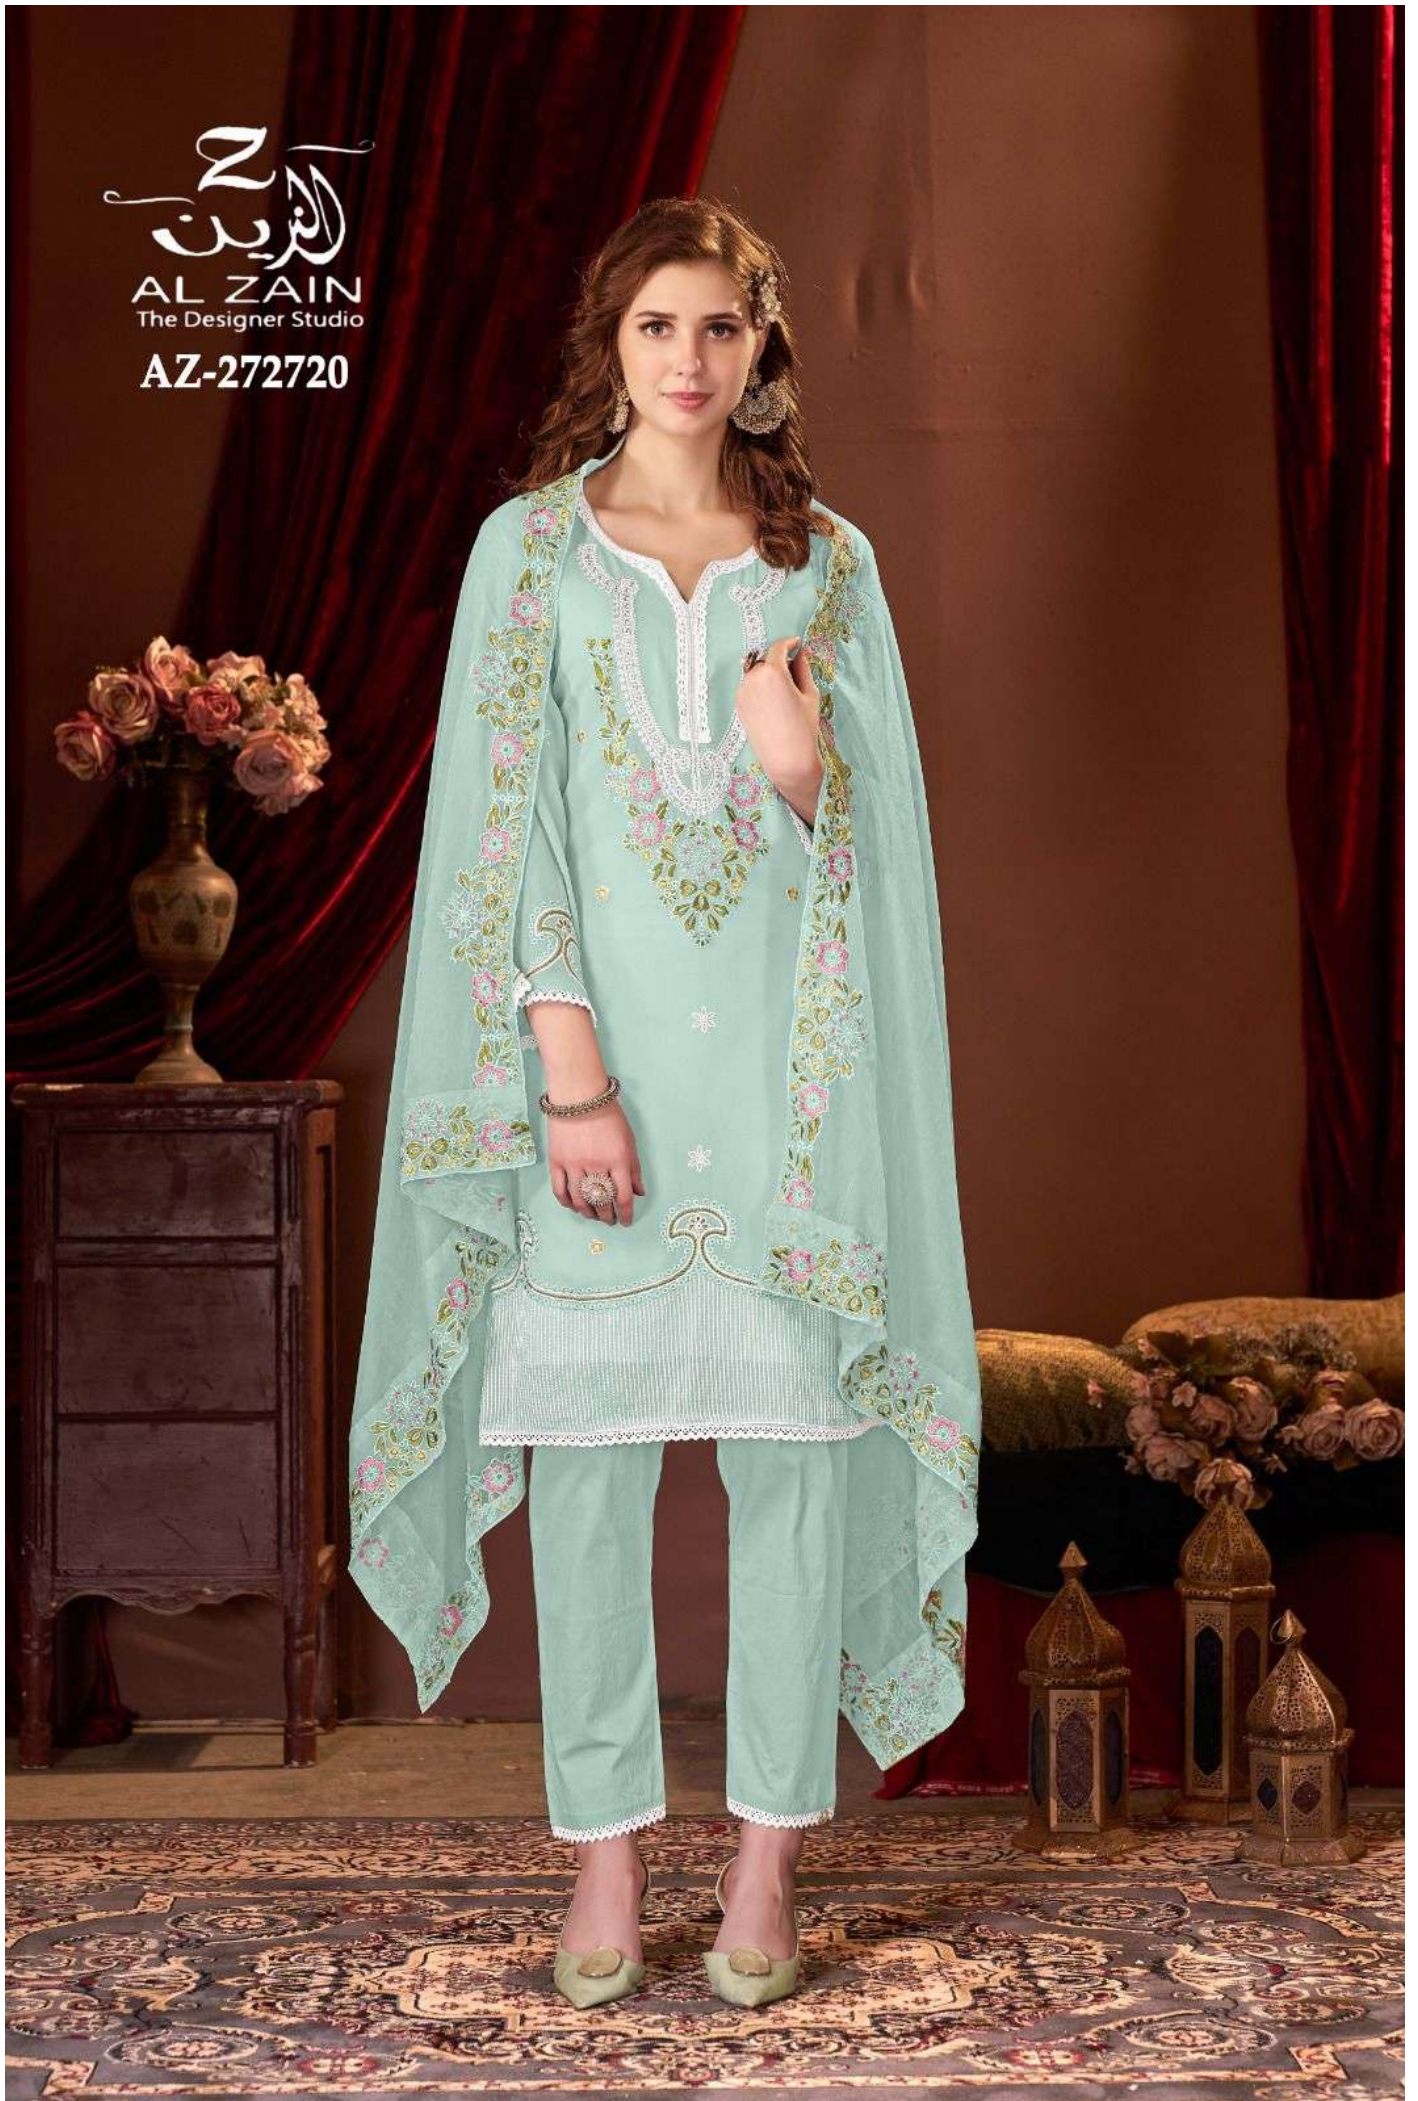

الزین

AL ZAIN
The Designer Studio

AZ-272720

AL ZAIN
The Designer Studio
AZ-272720

Top :- Fox Georgette
Bottom :- 100% Stretchable Cotton
Inner:- Dull Santoon
Dupita :- Organza With Embroidery Work

الزین

AL ZAIN
The Designer Studio

AZ-272720

الزین
AL ZAIN
The Designer Studio

AL ZAIN
The Designer Studio
AZ-272720

Top :- Fox Georgette
Bottom :- 100% Stretchable Cotton
Inner:- Dull Santoon
Dupatta :- Organza With Embroidery Work

Neck

الزین
AL ZAIN
The Designer Studio