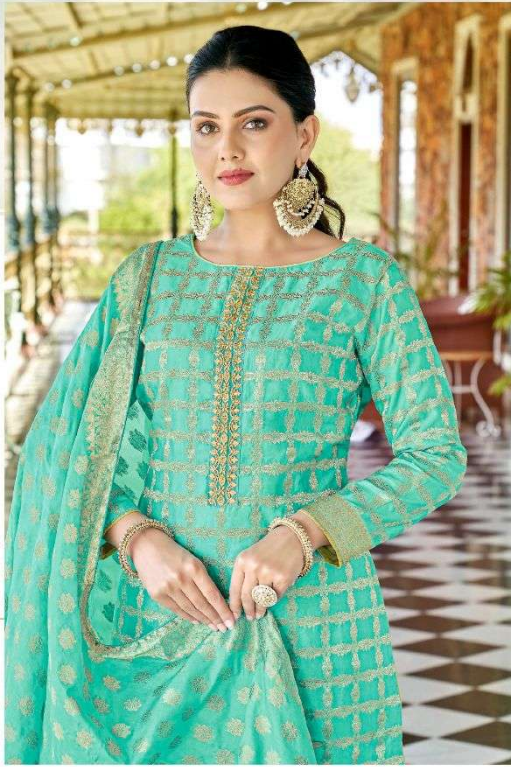

Establishing new outlook for trends and fashion progressions.

H-1246-001

H-1247-003

शाही लुक
Shahi Look

शाही लुक
Shahi Look

Attaining urbanity with ethnicity in Apparelling with us

H-1247-004

➔ ALOK SUIT As
Like US On   

: TOP :
Pure Hand Weave Jacquard with
Embroidery & Swarovski Diamond Work

: BOTTOM :
Pure Dull Santoon

: DUPATTA :
Pure Hand Weave Designer Jacquard
Dupatta with Piping Lace

Product by:

ALOK[®] SUIT
(INDIA)