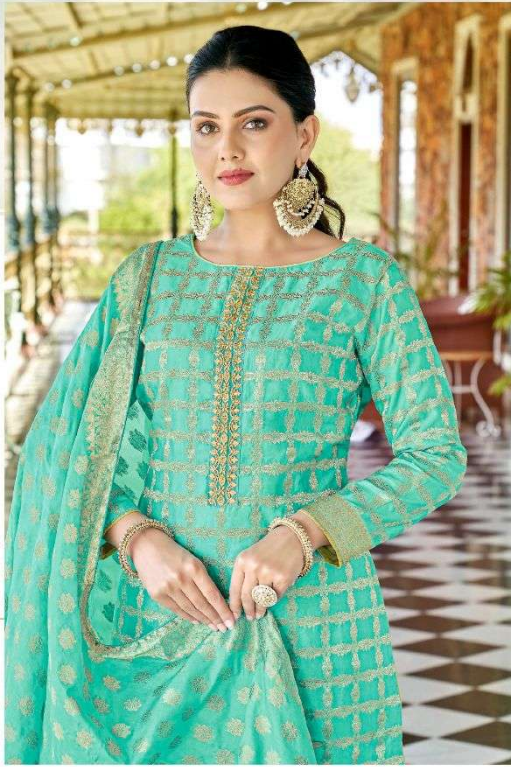

Establishing new outlook for trends and fashion progressions.

H-1246-001

H-1247-003

शाही लुक
Shahi Look

शाही लुक
Shahi Look

Attaining urbanity with ethnicity in Apparelling with us

H-1247-004

➔ ALOK SUIT As
Like US On   

: TOP :
Pure Hand Weave Jacquard with
Embroidery & Swarovski Diamond Work

: BOTTOM :
Pure Dull Santoon

: DUPATTA :
Pure Hand Weave Designer Jacquard
Dupatta with Piping Lace

Product by:

ALOK[®] SUIT
(INDIA)

H-1247-002

H-1247-003

H-1247-004

H-1247-005

H-1247-006

Establishing new outlook for trends and fashion progressions.

H-1246-001

शाही लुक
Shahi Look