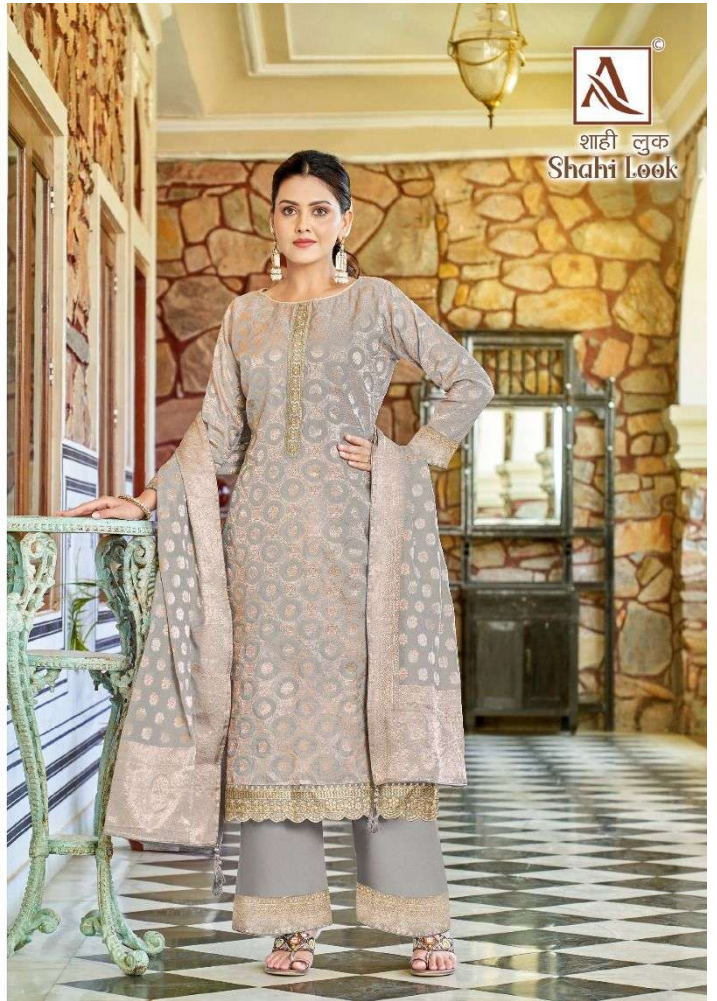

Establishing new outlook for trends and fashion progressions.

H-1246-001

H-1247-003

शाही लुक
Shahi Look

शाही लुक
Shahi Look

Attaining urbanity with ethnicity in Apparelling with us

H-1247-004

➔ ALOK SUIT As
Like US On   

: TOP :
Pure Hand Weave Jacquard with
Embroidery & Swarovski Diamond Work

: BOTTOM :
Pure Dull Santoon

: DUPATTA :
Pure Hand Weave Designer Jacquard
Dupatta with Piping Lace

Product by:

ALOK[®] SUIT
(INDIA)