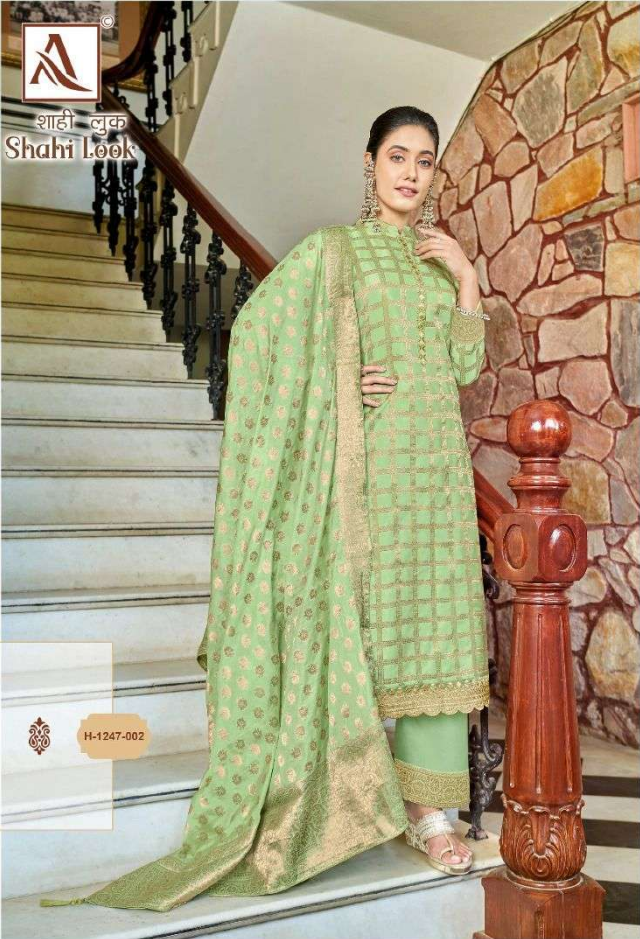

Establishing new outlook for trends and fashion progressions.

H-1246-001

H-1247-003

शाही लुक
Shahi Look

शाही लुक
Shahi Look

Attaining urbanity with ethnicity in Apparelling with us

H-1247-004

➔ ALOK SUIT As
Like US On   

: TOP :
Pure Hand Weave Jacquard with
Embroidery & Swarovski Diamond Work

: BOTTOM :
Pure Dull Santoon

: DUPATTA :
Pure Hand Weave Designer Jacquard
Dupatta with Piping Lace

Product by:

ALOK[®] SUIT
(INDIA)