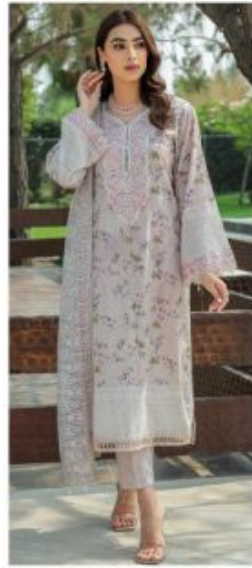

DESIGN NO.
1711

CHUNARI LAWN

Embroidered Dupatta Collection
MINI NX

DESIGN NO.
1711

DESIGN NO.
1712

DESIGN NO.
1718