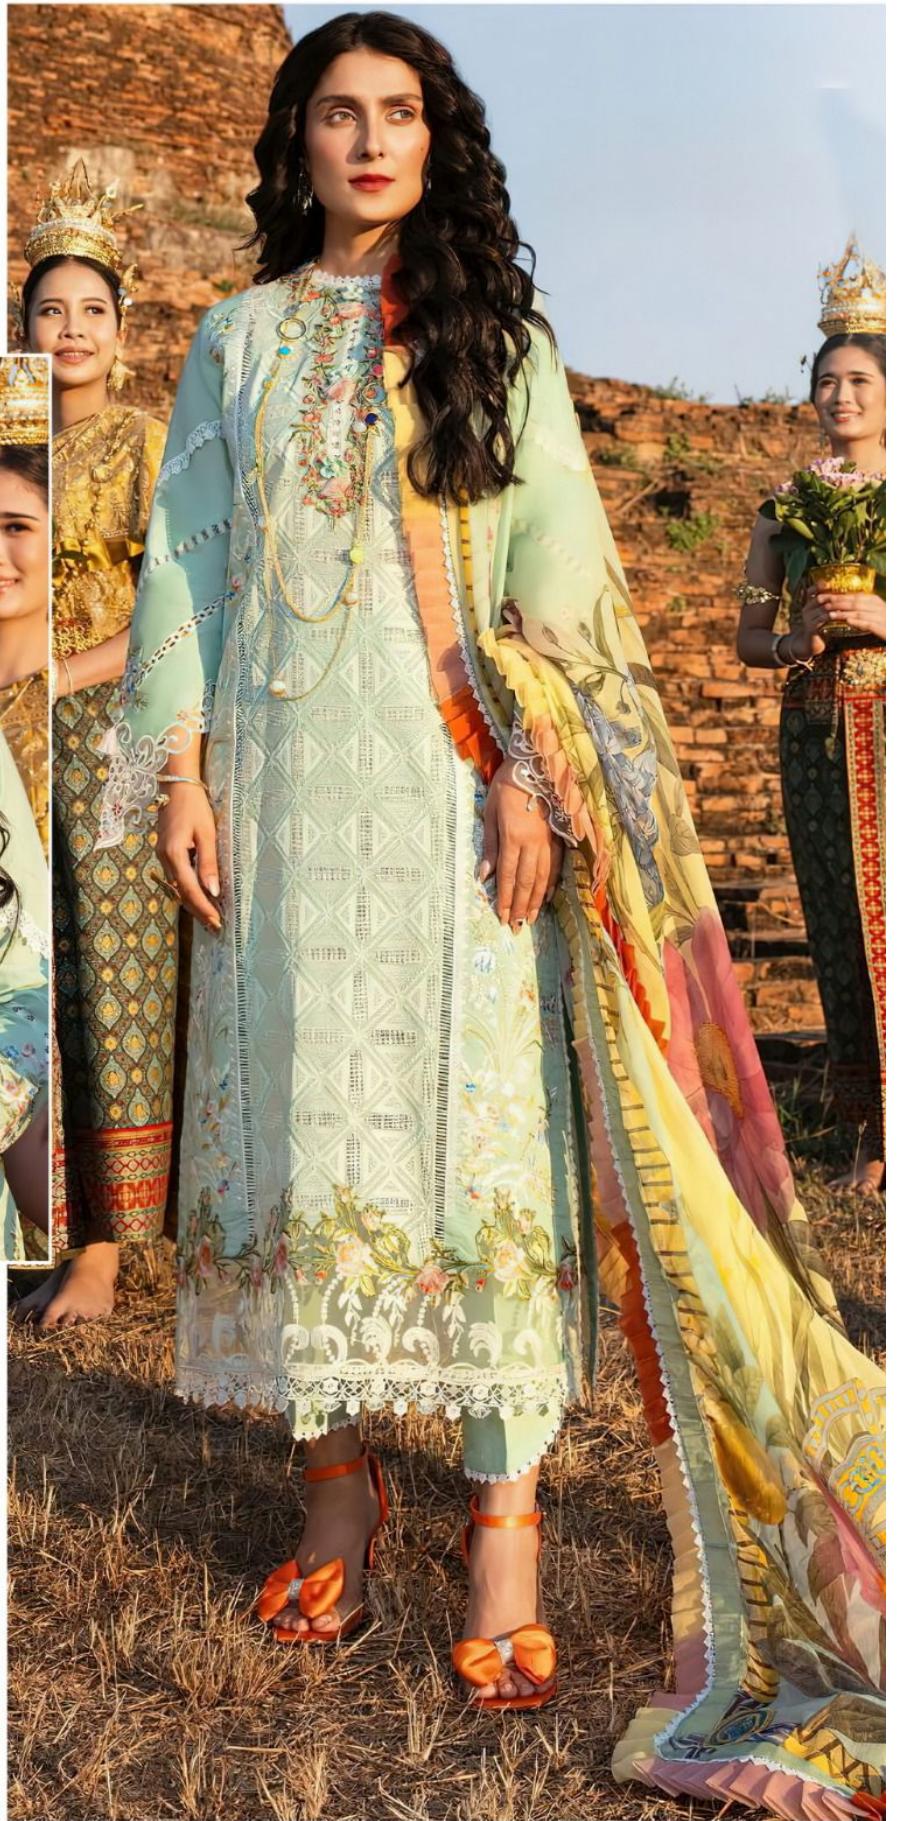

ALK
AL KHUSHBU
MUSHQ
VOL. 3

ALK D.No.5006
TOP
Cambrie Cotton with Heavy Embroidery Work
BOTTOM-INNER
Semi Lawn
DUPATTA
Tubby Silk with Print

TOP
Cambric Cotton with
Heavy Embroidery Work

BOTTOM-INNER
Semi Lawn

DUPATTA
Tubby Silk with Print

ALK-5005

ALK-5006

ALK-5007

ALK-5008

ALK-5009

ALK
AL KHUSHBU
MUSHQ
VOL. 3

ALK D.No.5006
TOP
Cambrie Cotton with Heavy Embroidery Work
BOTTOM-INNER
Semi Lawn
DUPATTA
Tubby Silk with Print

ALK[®]
AL KHUSHBU[®]
MUSHQ
VOL-3

ALK D.No.5006

TOP

Cambric Cotton with
Heavy Embroidery Work

BOTTOM-INNER

Semi Lawn

DUPATTA

Tubby Silk with Print