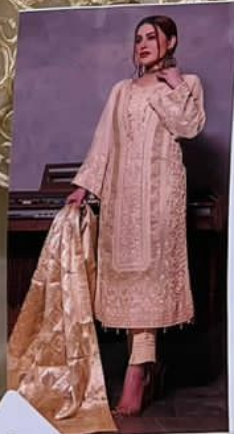

Sesino
MADE IN INDIA