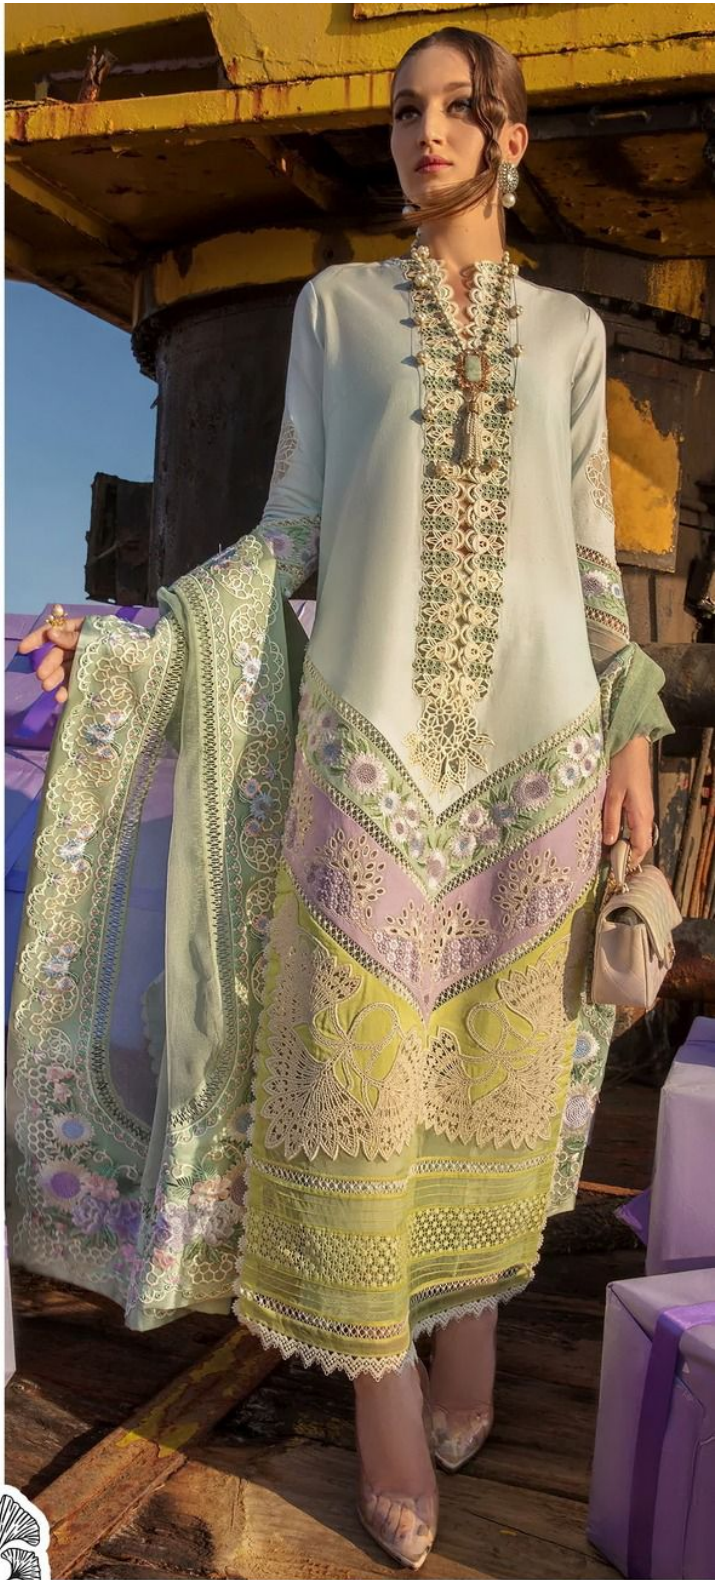

ALAYNA
VOL-2

ZAHA

D.No.10194

TOP Cambric Cotton With
Heavy Embroidery Work

BOTTOM-INNER Semi Lawn

DUPATTA Butterfly Net With
Heavy Embroidery

ALAYNA

VOL-2

TOP Cambric Cotton With Heavy Embroidery Work

ZAHA

BOTTOM-INNER Semi Lawn

D.No.10192

DUPATTA Butterfly Net With Heavy Embroidery

ALAYNA
VOL-2

ZAHA

D.No.10194

TOP Cambric Cotton With
Heavy Embroidery Work

BOTTOM-INNER Semi Lawn

DUPATTA Butterfly Net With
Heavy Embroidery

ALAYNA
VOL-2

ZAHA

D.No.10193

TOP Cambric Cotton With Heavy Embroidery Work

BOTTOM-INNER Semi Lawn

DUPATTA Tubby Silk With Print

ALAYNA
VOL-2

ZAHA

D.No.10195

TOP Cambric Cotton With
Heavy Embroidery Work

BOTTOM-INNER Semi Lawn

DUPATTA Tubby Silk With
Print

ALAYNA