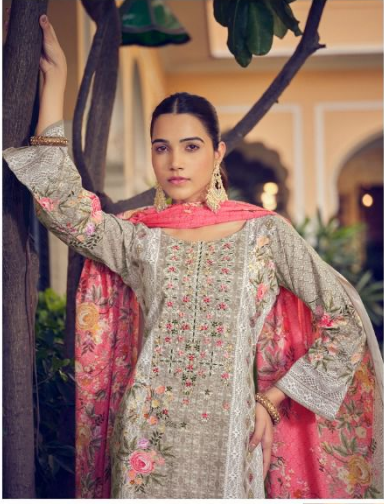

Belliza[®]

Designer Studio

Naira

Reloaded

VOL-12

Belliza[®]
Designer Studio
802-001

BelliZa[®]
Designer Studio
802-002

Belliza[®]
Designer Studio
802-003

802-010

TOP

100% PURE COTTON PRINT WITH EXCLUSIVE EMBROIDERY WORK. (2.50 mtr apx)

DUPATTA

100% PURE COTTON MAL MAL DUPATTA PRINT. (2.30 mtr apx)

BOTTOM

100% PURE COTTON. (3.00 mtr apx)

Belliza[®]
Designer Studio