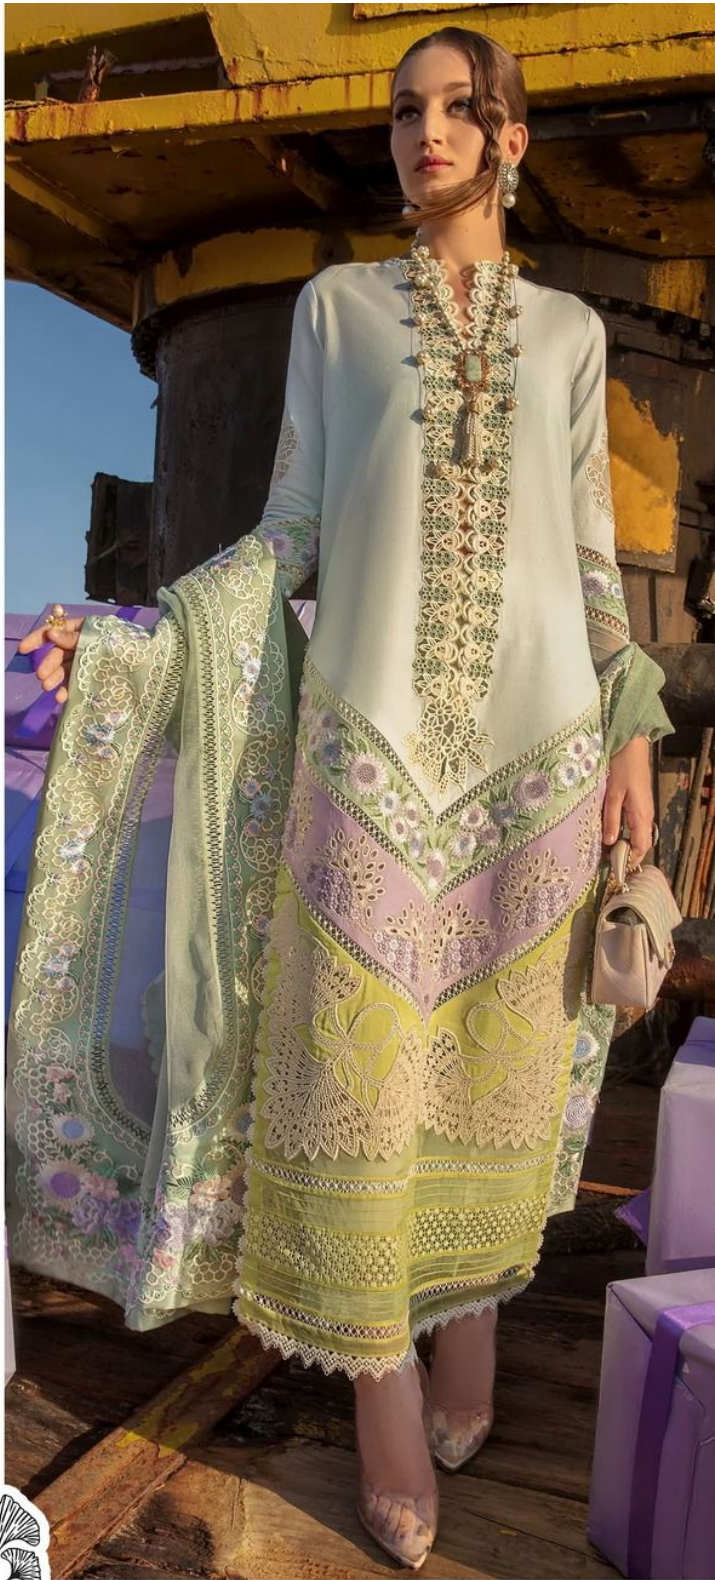

ALAYNA
VOL-2

ZAHA

D.No.10192

TOP Cambric Cotton With
Heavy Embroidery Work

BOTTOM-INNER Semi Lawn

DUPATTA Butterfly Net With
Heavy Embroidery

ALAYNA
VOL-2

ZAHA

D.No.10192

TOP Cambric Cotton With
Heavy Embroidery Work

BOTTOM-INNER Semi Lawn

DUPATTA Butterfly Net With
Heavy Embroidery

ALAYNA
VOL-2

ZAHA

D.No.10194

TOP Cambric Cotton With
Heavy Embroidery Work

ALAYNA
VOL-2

ZAHA

D.No.10195

TOP Cambric Cotton With Heavy Embroidery Work

BOTTOM-INNER Semi Lawn

DUPATTA Tubby Silk With Print

ALAYNA

VOL-2