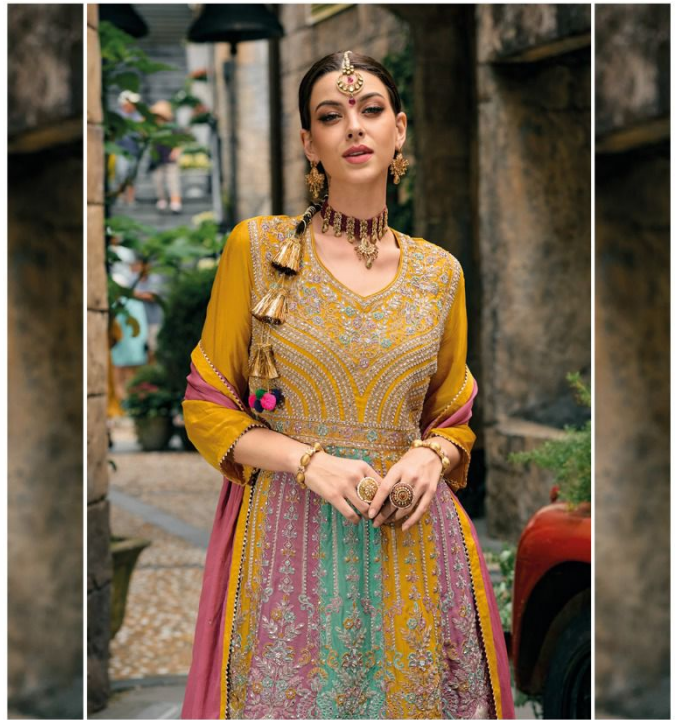

leba® lifestyle

Barbie

leba® lifestyle

Barbie

CODE: 1609

CODE: 1608

EBA || 1608

EBA || 1609