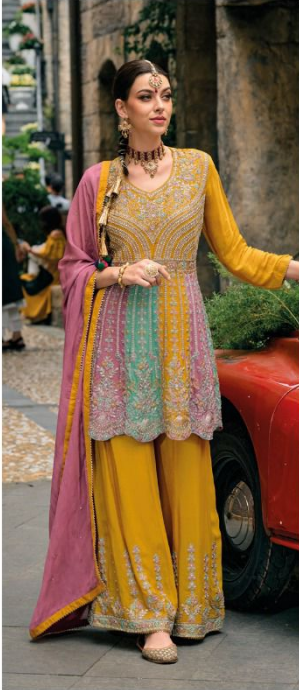

leba® lifestyle

Barbie

leba® lifestyle

Barbie

CODE: 1609

CODE: 1608

EBA || 1608

EBA || 1609