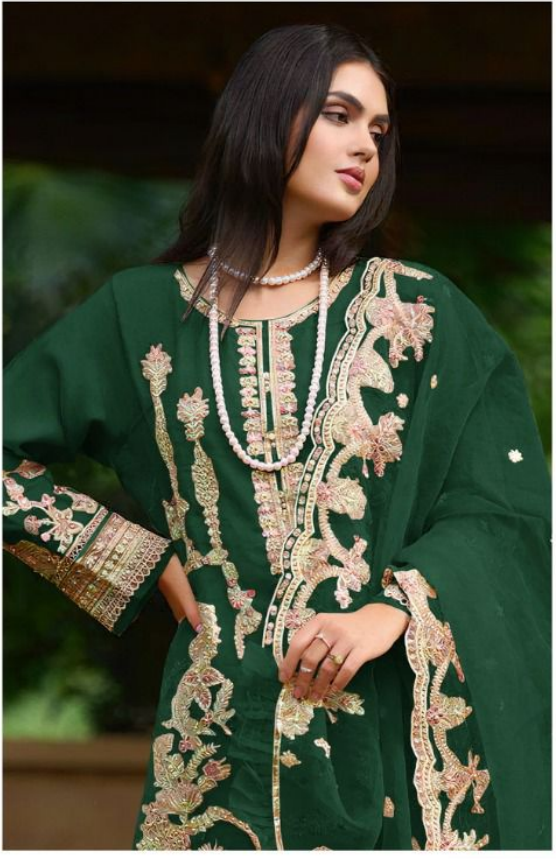

READYMADE

027-A

SIZE:-XL

TOP

Pure Orgenza
With Embroidery

INNER

Dull santoon

BOTTOM

Pure Silk Pant

DUPATTA

Orgenza
With Embroidery

READYMADE

027-A

SIZE:-XL

TOP

Pure Orgenza
With Embroidery

INNER

Dull santoon

BOTTOM

Pure Silk Pant

DUPATTA

Orgenza
With Embroidery

READYMADE

027-B

SIZE:-XL

TOP

Pure Orgenza
With Embroidery

INNER

Dull santoon

BOTTOM

Pure Silk Pant

DUPATTA