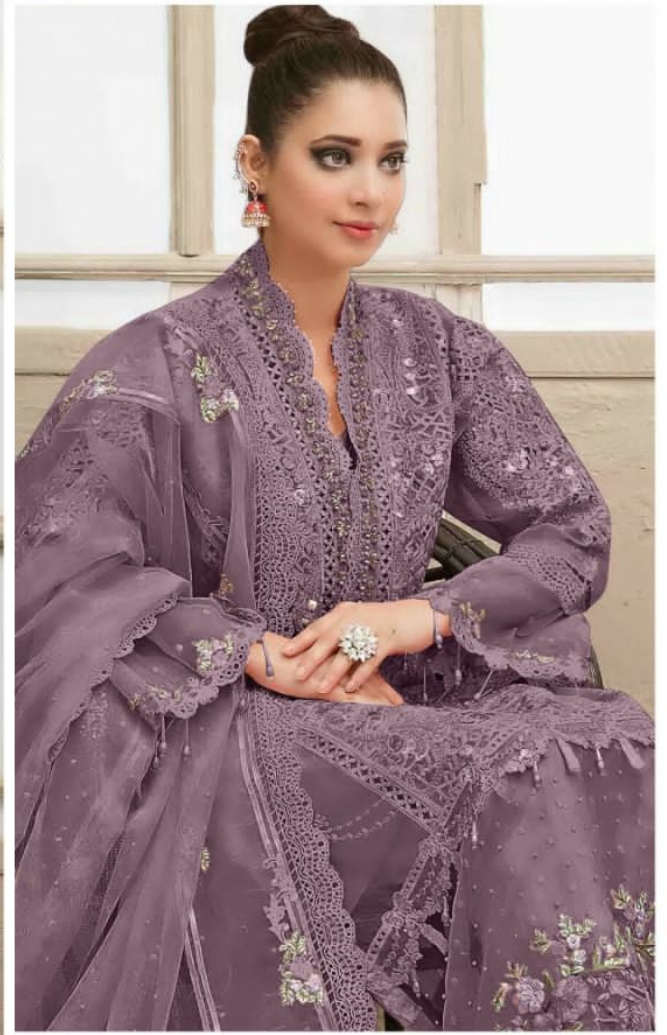

ALK[®]

Tawakkal Vol-4
COLOURS

AL KHUSHBU[®]

ALK -3028-M

TOP

Butterfly net with
Heavy Embroidery

BOTTOM-INNER

Santoon

DUPATTA

Butterfly Net
Heavy Embroidery

ALK[®]

Tawakkal Vol-4
COLOURS

AL KHUSHBU[®]

ALK -3028-M

TOP

Butterfly net with
Heavy Embroidery

BOTTOM-INNER

Santoon

DUPATTA

Butterfly Net
Heavy Embroidery

ALK[®]

Tawakkal Vol-4
COLOURS

AL KHUSHBU[®]

ALK -3028-O

ALK[®]

Tawakkal Vol-4
COLOURS

AL KHUSHBU[®]

ALK -3028-N

TOP

Butterfly net with
Heavy Embroidery

BOTTOM-INNER

Santoon