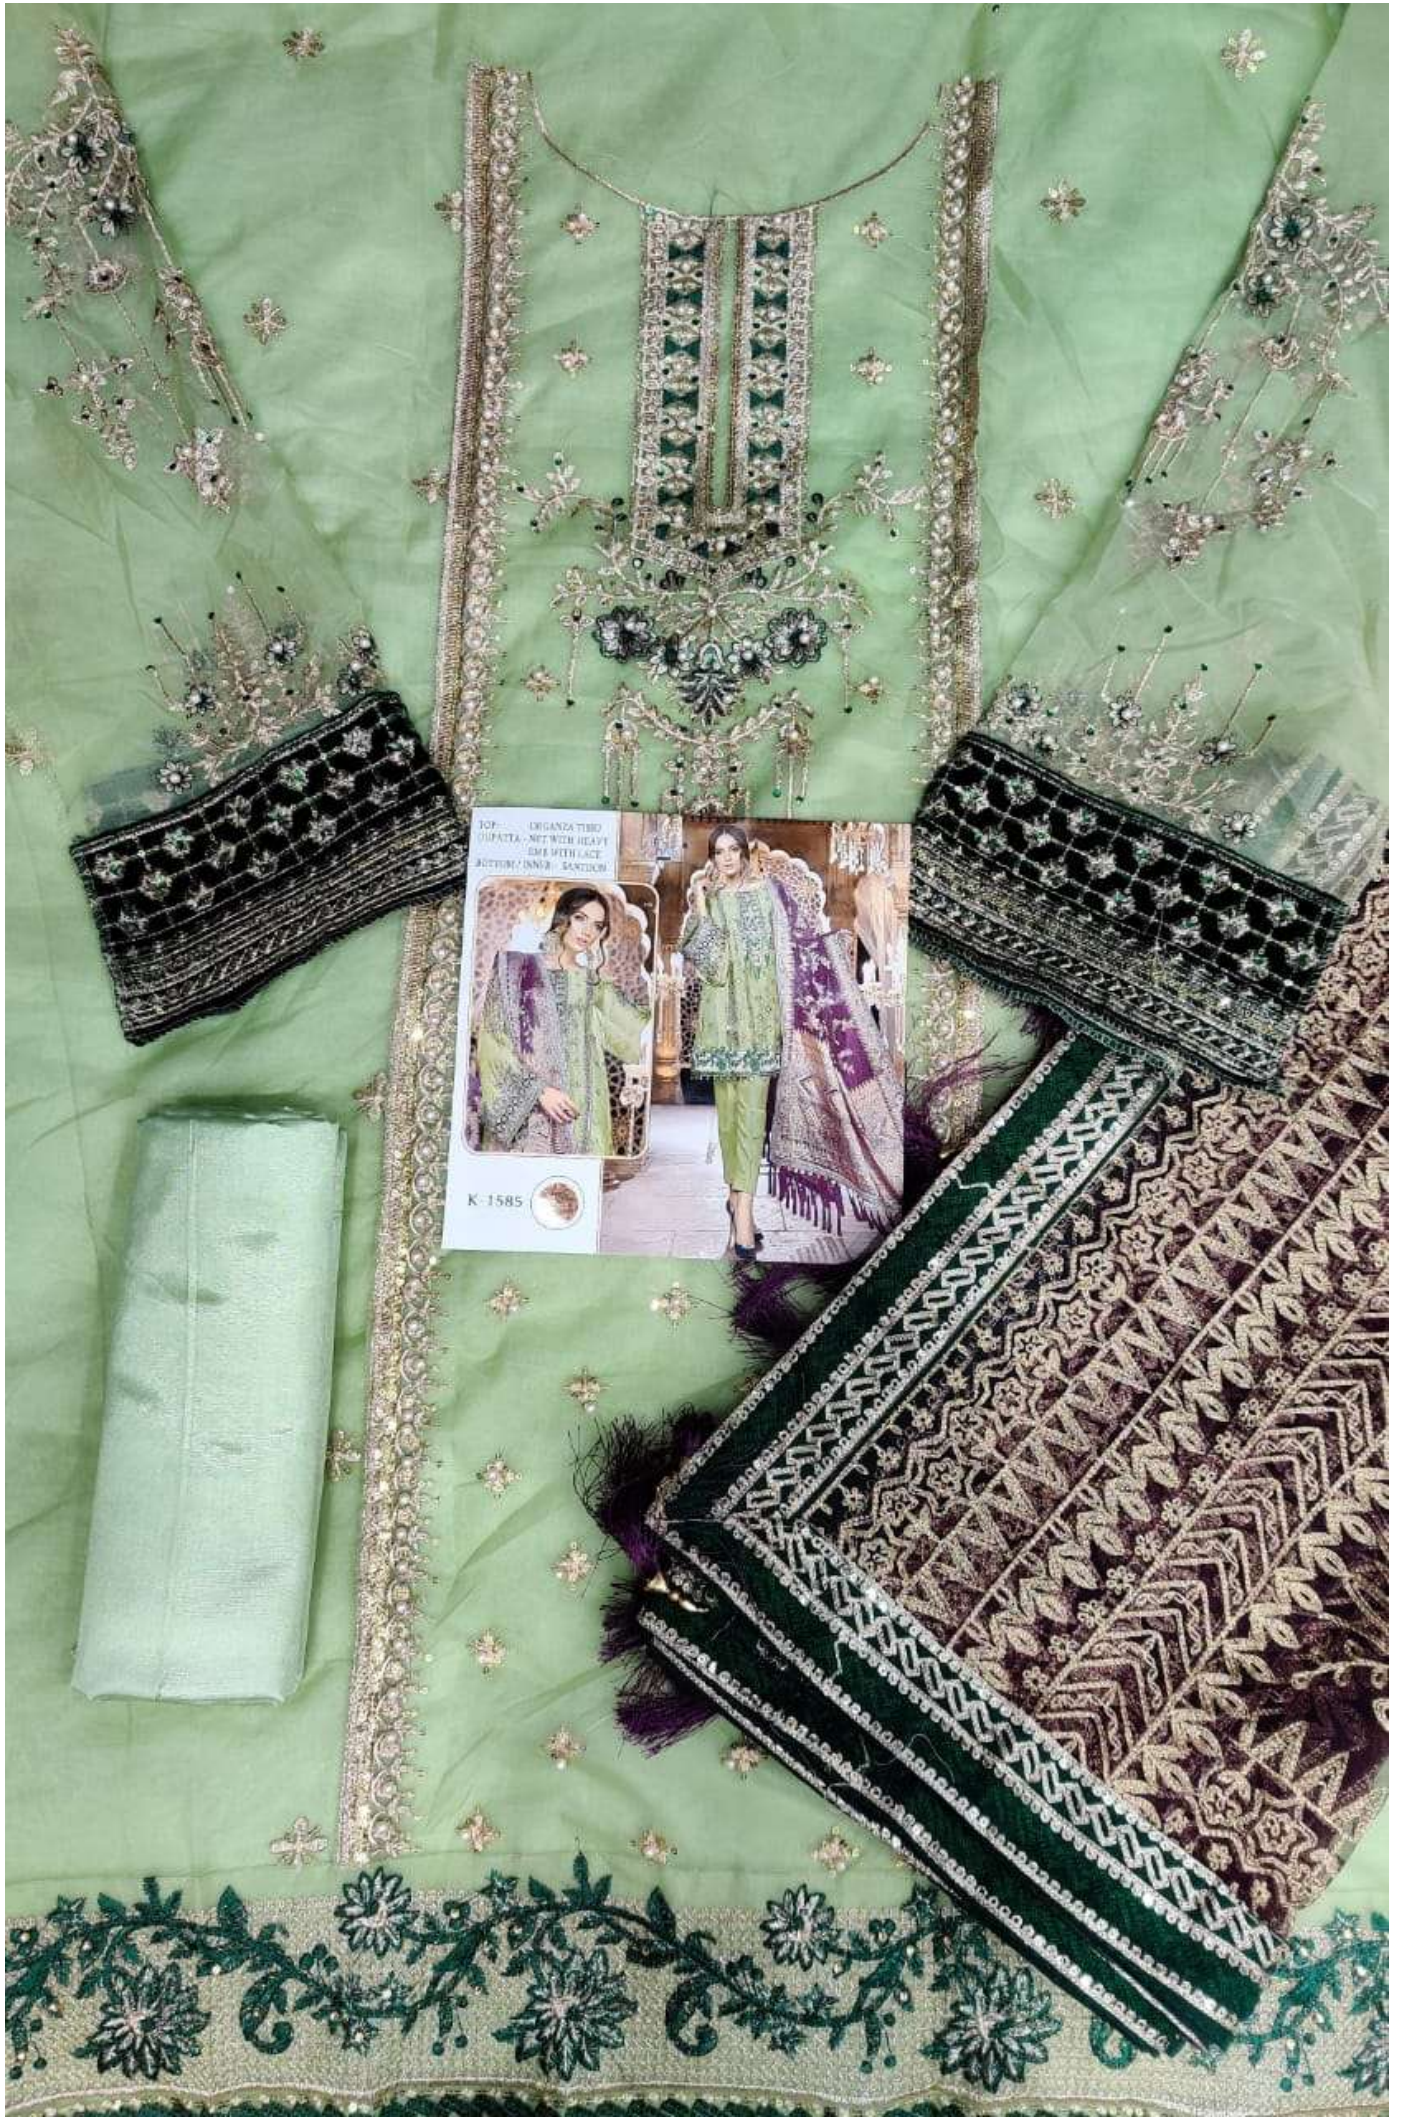

TOP:- ORGANZA TISSU  
DUPATTA:- NET WITH HEAVY  
EMB WITH LACE  
BOTTOM / INNER:- SANTOON

K-1585

TOP - ORGANZA THREE  
PIECE - NET WITH HEAVY  
EMB WITH LACE  
BODICE/SHIRT - SANCORI

K-1585

TOP:- ORGANZA TISSU  
DUPATTA:- NET WITH HEAVY  
EMB WITH LACE  
BOTTOM / INNER:- SANTOON

K-1585