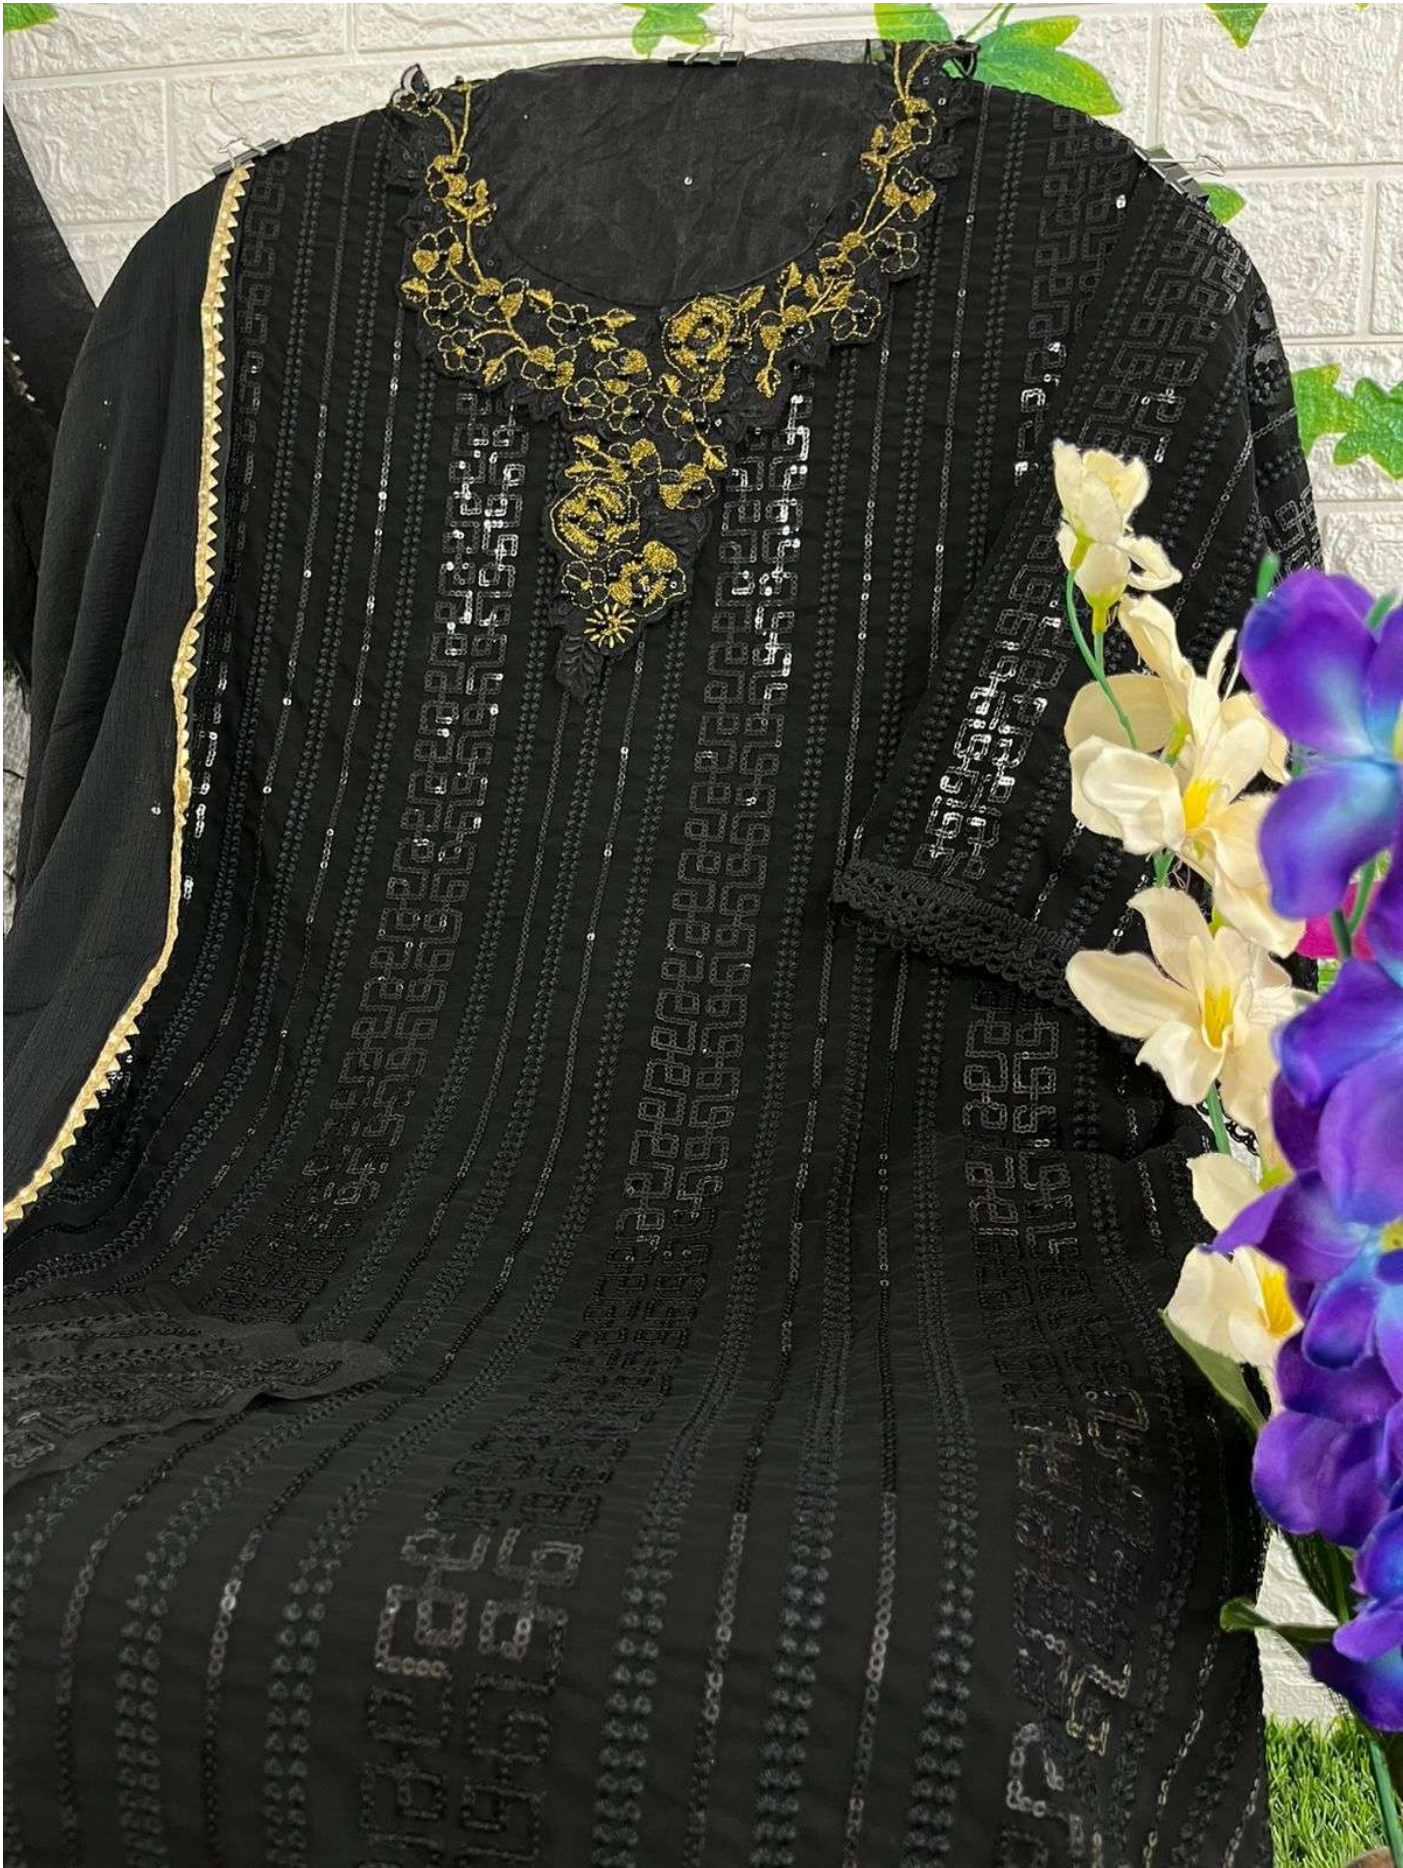

S - 122 A

S - 122 B

Serene
A PRODUCT OF
MEGHA EXPORT

Serene
A PRODUCT OF
MEGHA EXPORT

Serene
Pakistan Ready-to-Wear
A PRODUCT OF MEGHA EXPORT
S - 122 B

TOP - FOX GEORGETTE HEAVY
WITH NECK PATCH AND
BOTTOM / INNER LINING

Serene
A PRODUCT OF
MEGHA EXPORT

Serene
A PRODUCT OF
MEGHA EXPORT

TOP - FOX GEORGETTE HEAVY EMB WITH NECK PATCH MOTI WORK
BOTTOM / INNER - HEAVY SANTOON EMB BOTTOM ***
DUPATTA - NAZMIN FOX GEORGETTE HEAVY EMB WITH NECK PATCH MOTI WORK

TOP - FOX GEORGETTE HEAVY EMBROIDERED
WITH NECK PATCH MOTI WORK
BOTTOM / INNER - HEAVY SANTOON AND
EMB. BOTTOM PATCH
DUPATTA - NAZNIN FOUR SIDE LACE

*Serina*TM
Pakistani Suit
A BRAND BY  MEGHA EXPORT
S - 122 A

TOP - FOX GEORGETTE HEAVY EMBROIDERED
WITH NECK PATCH MOTI WORK
BOTTOM / INNER - HEAVY SANTOON AND
EMB. BOTTOM PATCH
DUPATTA - NAZNIN FOUR SIDE LACE