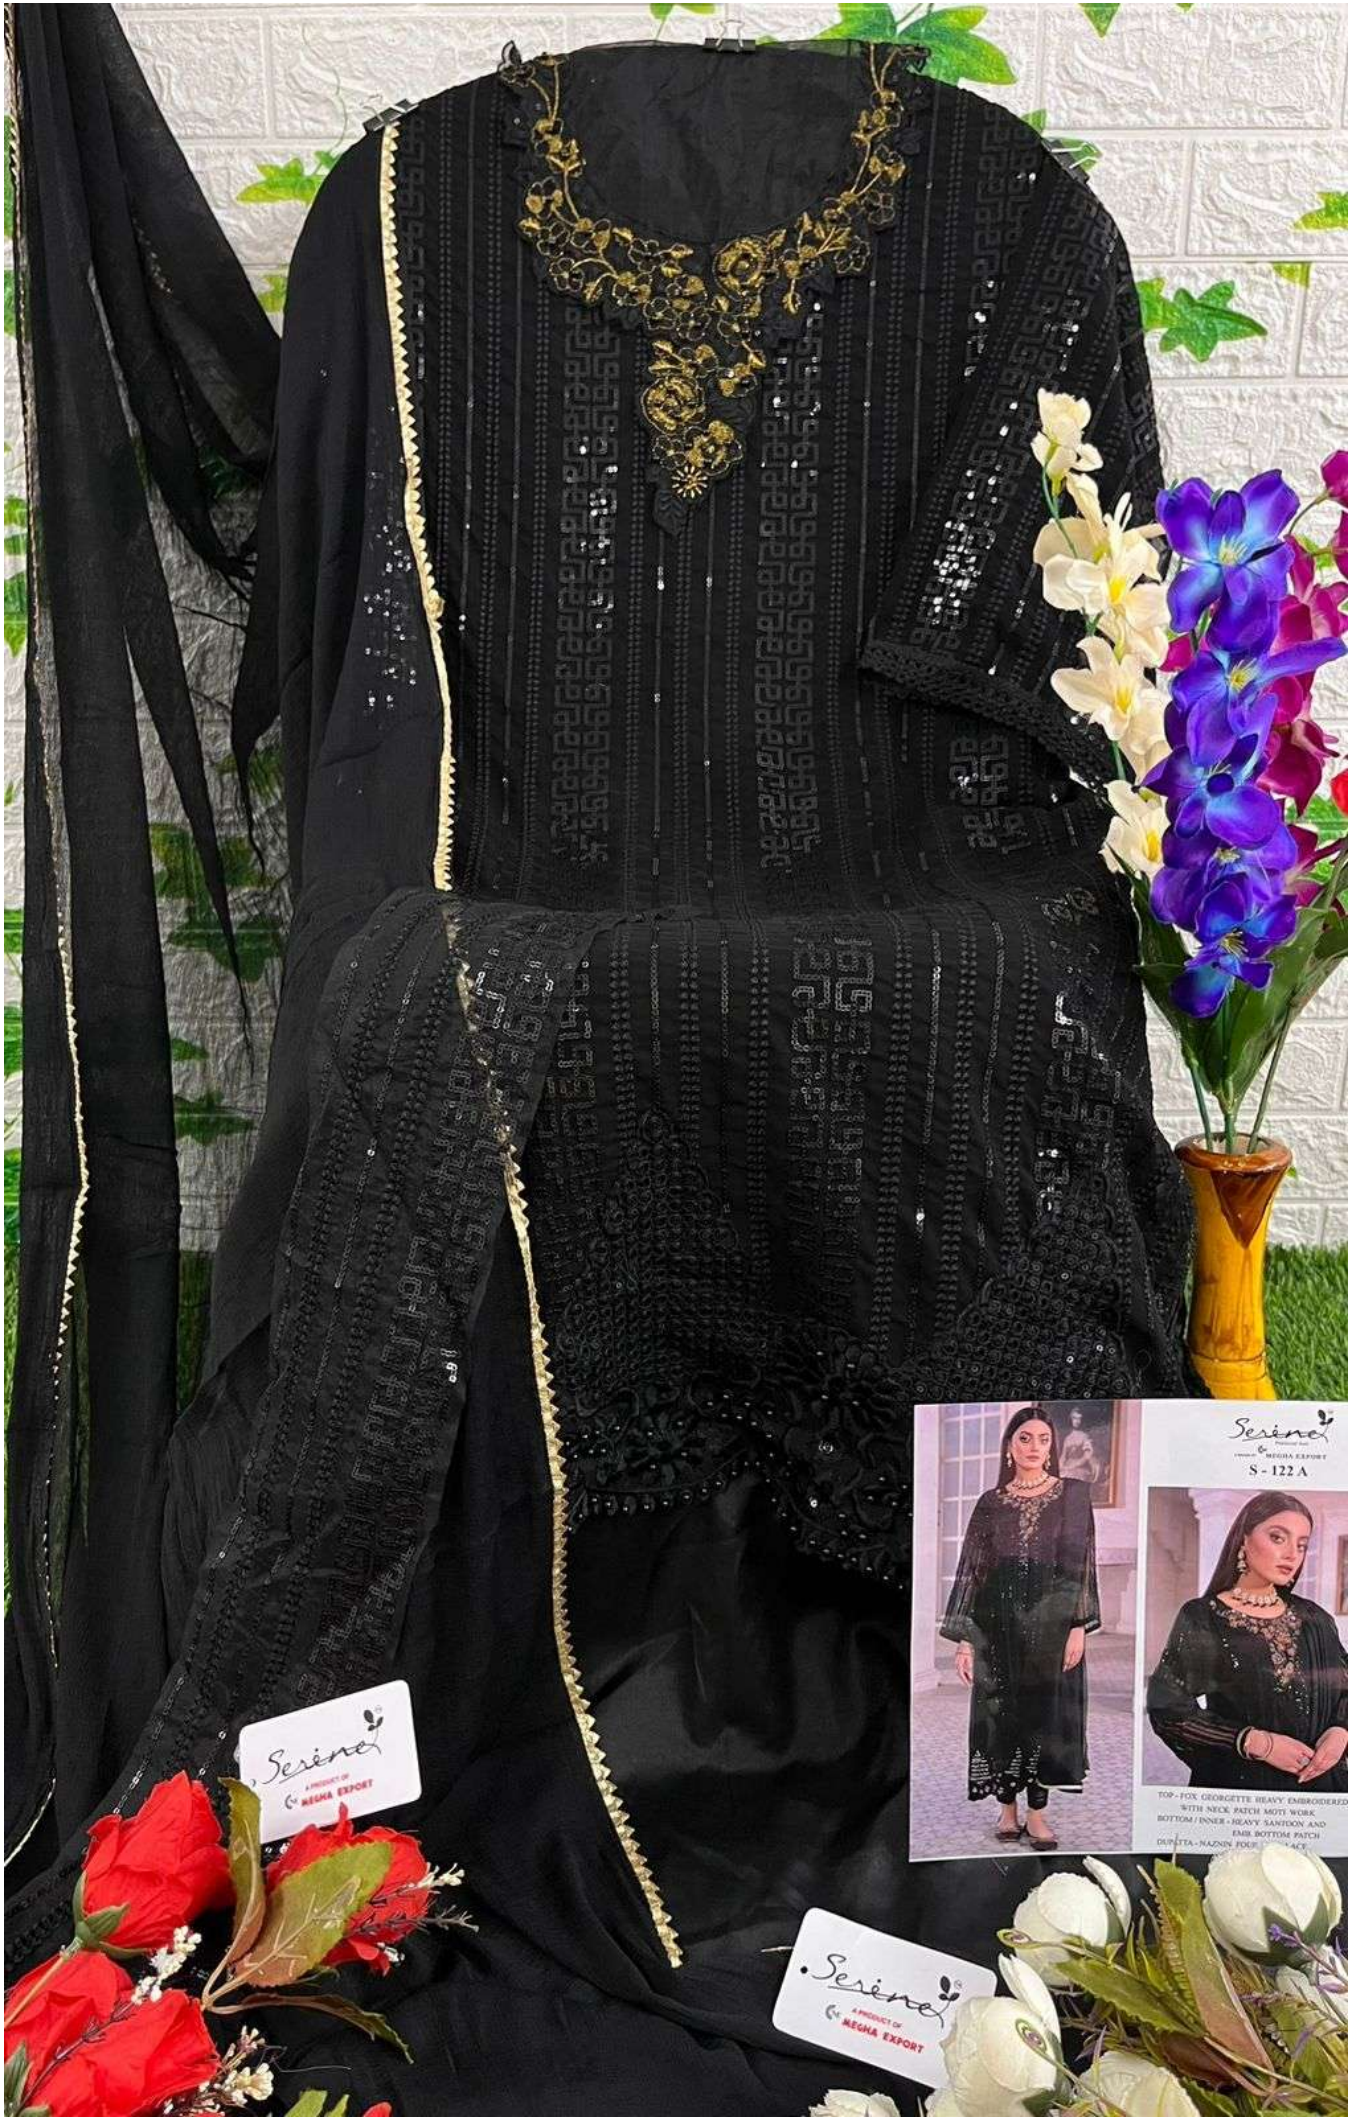

S - 122 A

S - 122 B

Serene
A PRODUCT OF
MEGHA EXPORT

Serene
A PRODUCT OF
MEGHA EXPORT

Serene
Pakistan Ready-to-Wear
A PRODUCT OF MEGHA EXPORT
S - 122 B

TOP - FOX GEORGETTE HEAVY
WITH NECK PATCH AND
BOTTOM / INNER LINING

Serene
A PRODUCT OF
MEGHA EXPORT

Serene
A PRODUCT OF
MEGHA EXPORT

TOP - FOX GEORGETTE HEAVY EMB WITH NECK PATCH MOTI WORK
BOTTOM / INNER - HEAVY SANTOON EMB BOTTOM ***
DUPATTA - NAZMIN FOX GEORGETTE HEAVY EMB WITH NECK PATCH MOTI WORK

TOP - FOX GEORGETTE HEAVY EMBROIDERED
WITH NECK PATCH MOTI WORK
BOTTOM / INNER - HEAVY SANTOON AND
EMB. BOTTOM PATCH
DUPATTA - NAZNIN FOUR SIDE LACE

*Serina*TM
Pakistani Suit
A BRAND BY  MEGHA EXPORT
S - 122 A

TOP - FOX GEORGETTE HEAVY EMBROIDERED
WITH NECK PATCH MOTI WORK
BOTTOM / INNER - HEAVY SANTOON AND
EMB. BOTTOM PATCH
DUPATTA - NAZNIN FOUR SIDE LACE