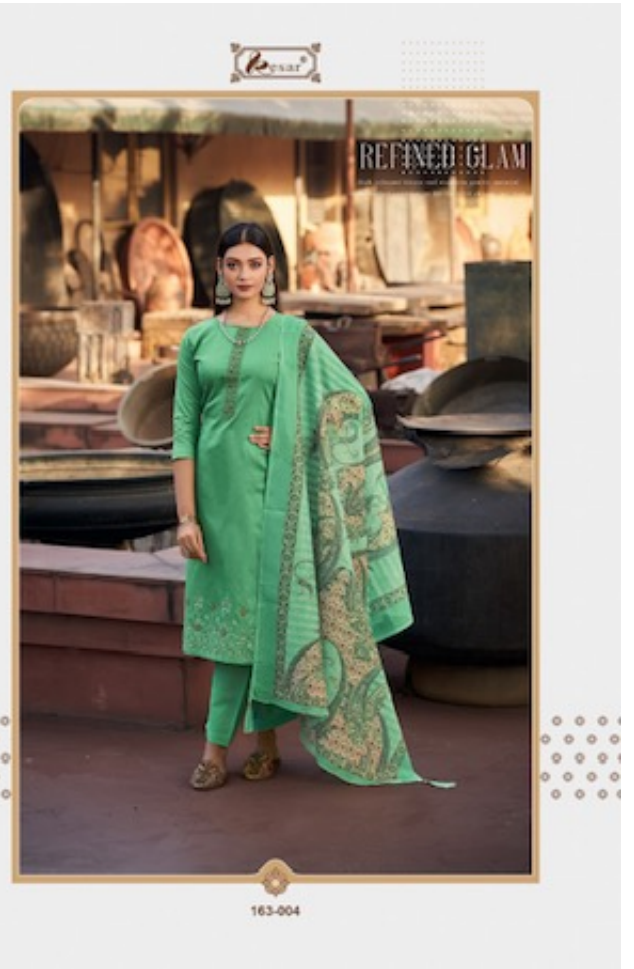

163-004

163-005

163-006