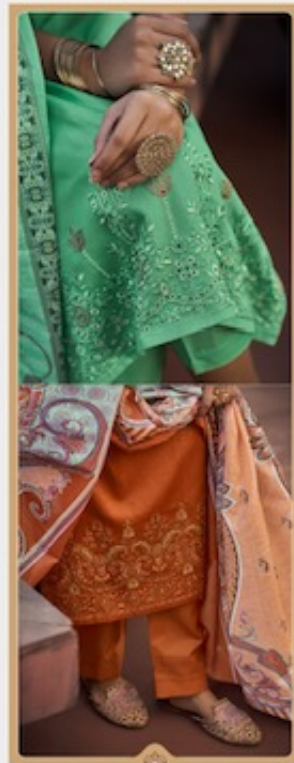

RESPLENDENT BEAUTY