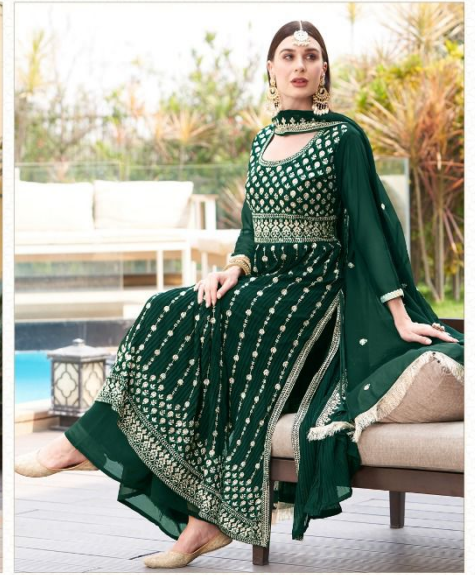

TOP
FOX GEORGETTE WITH
HEAVY EMBROIDERY
BOTTOM / INNER
FOX GEORGETTE SANTOON
DUPATTA
FOX GEORGETTE WITH
HEAVY EMBROIDERY

100011