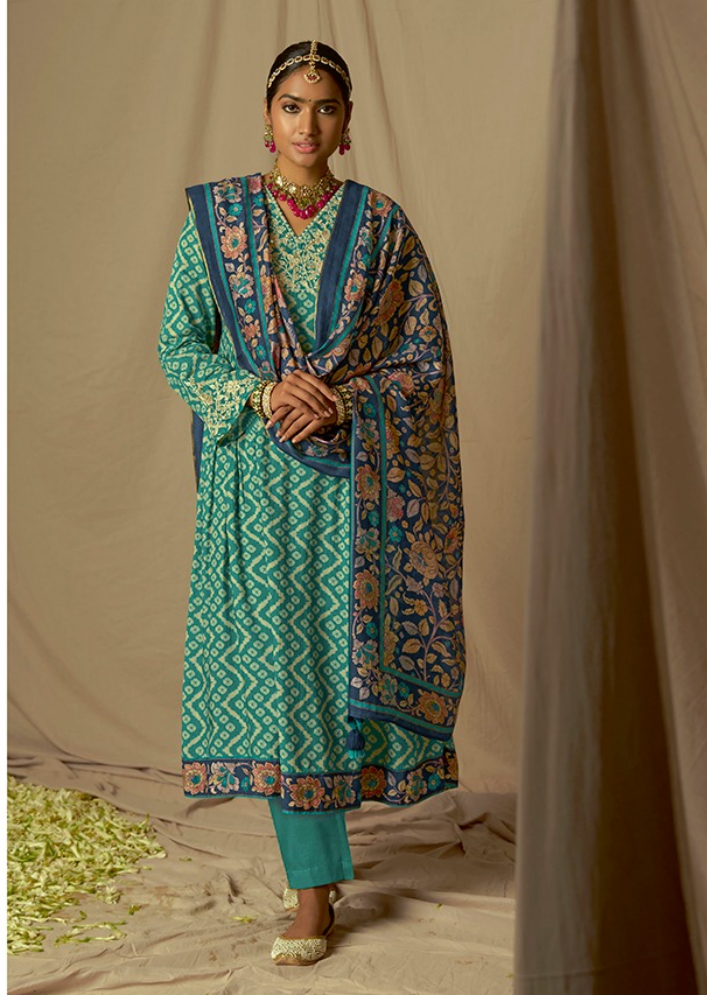

HEER
BY KIMORA

KALAM X BATIK

HEER
BY KIMORA

KALAM X BATIK

HEER
BY KIMORA

KALAM X BATIK • 8961

HEER
BY KIMORA

KALAM X BATIK • 8 9 6 2

HEER
BY KIMORA

KALAM X BATIK • 8963

HEER
BY KIMORA

KALAM X BATIK • 8964

HEER
BY KIMORA

KALAM X BATIK • 8965

HEER
BY KIMORA

KALAM X BATIK • 8967

HEER
BY KIMORA

KALAM X BATIK • 8966

HEER
BY KIMORA

KALAM X BATIK • 8968

8961

8962

8963

8964

Pure muslin silk with digital print and placement embroidery
on front and sleeves

: DUPATTA :

Pure modale silk with digital print and tassels

: BOTTOM :

Pure cotton satin solid

.. DESIGN NO ..

8961 TO 8968

Heer