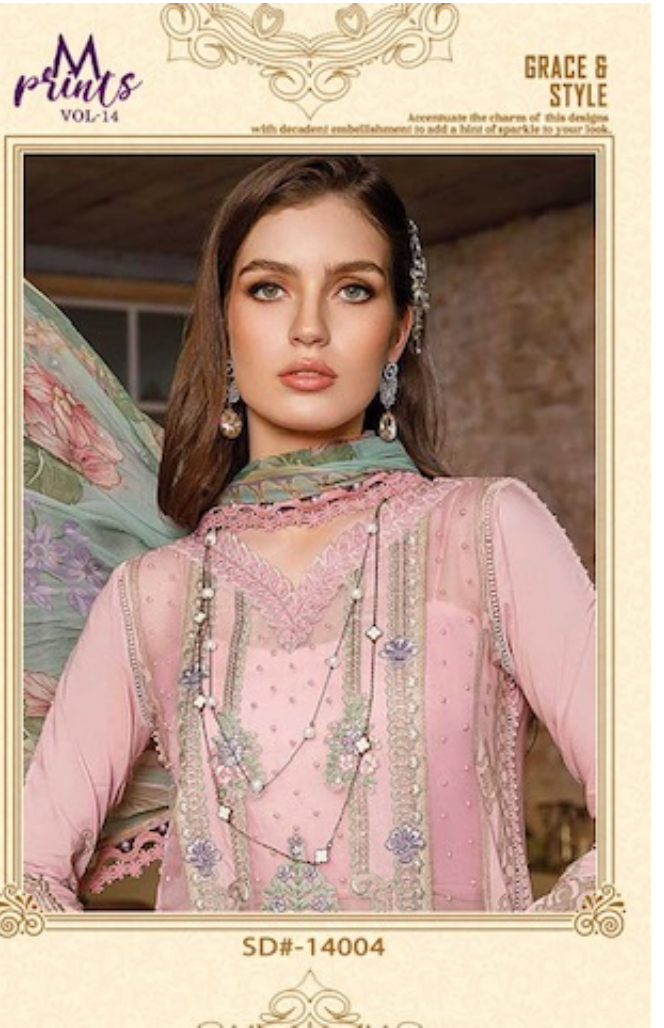

SD
shradha
DESIGNER

M
prints
VOL-14

SD
shradha
DESIGNER

M
prints
VOL-14

**STYLISH
ELEGANCE**

SD#-14003

Accentuate the charms of this design with decadent embellishment to add a hint of sparkle to your look.

prints
VOL-14

SIMPLE SENSATION

Quiet in its exalted tones, yet exciting style from a million miles, for silent observers with the loudest minds.

*M*prints
VOL-14

SD#-14002