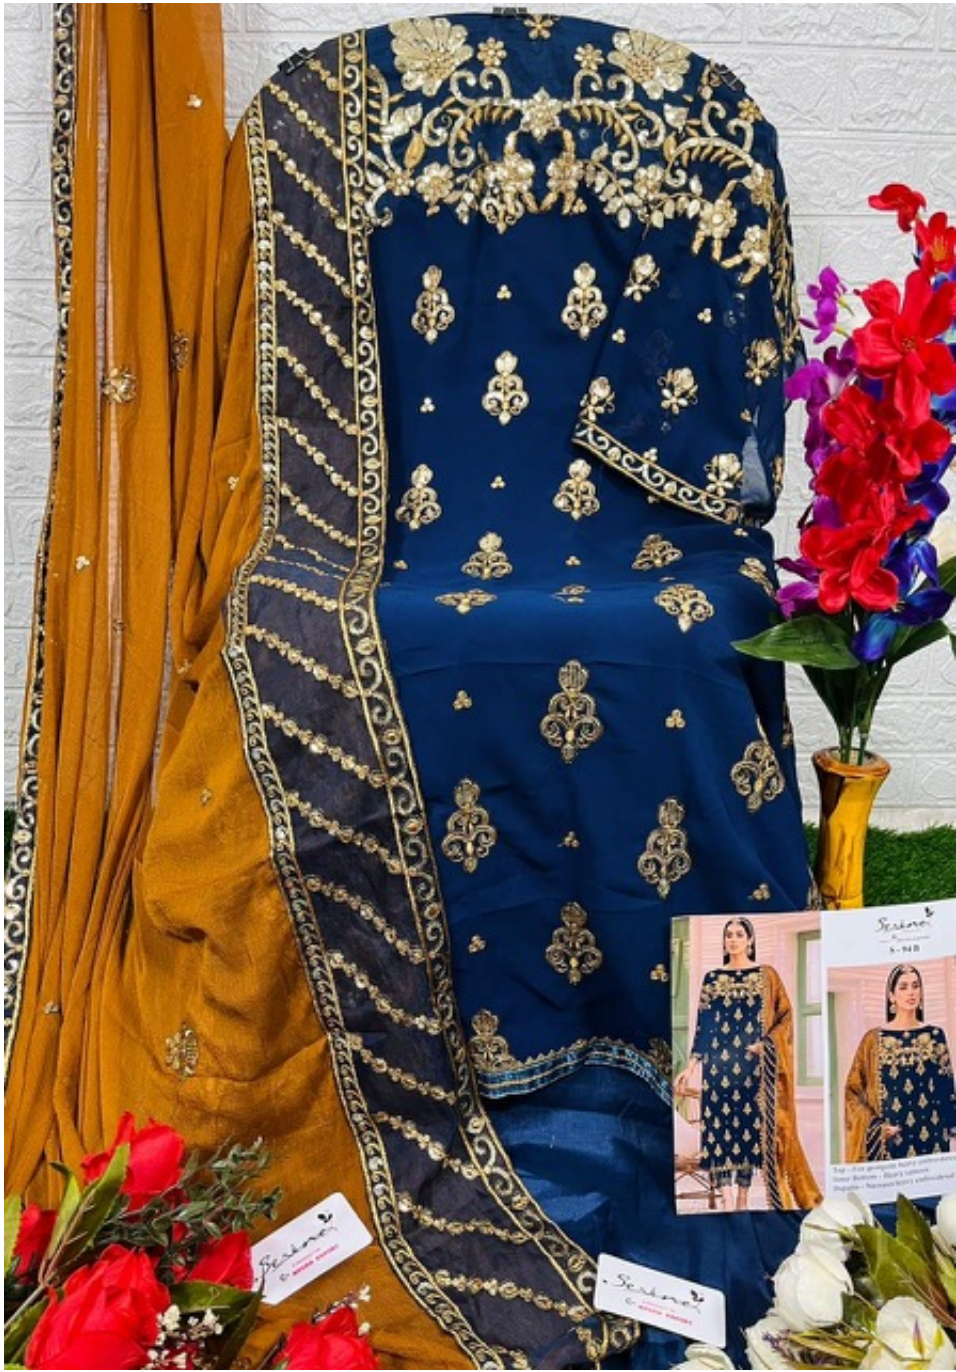

Serena
Pakistani Suit
A BRAND BY MEGHA EXPORT
S - 94 A

Top - Fox georgette heavy embroidered
Inner Bottom - Heavy santoon
Dupatta - Nazneen heavy embroidered

Serena
Pakistani Suit
A BRAND BY MEGHA EXPORT
S - 94 A

Top - Fox georgette heavy embroidered
Inner Bottom - Heavy santoon
Dupatta - Nazneen heavy embroidered

Serena
Pakistani Suit
A BRAND BY MEGHA EXPORT
S - 94 B

Top - Fox georgette heavy embroidered
Inner Bottom - Heavy santoon
Dupatta - Nazneen heavy embroidered

Serena
Pakistani Suit
A BRAND BY MEGHA EXPORT
S - 94 C

Top - Fox georgette heavy embroidered
Inner Bottom - Heavy santoon
Dupatta - Nazneen heavy embroidered

Serena
Pakistani Suit
A BRAND BY MEGHA EXPORT
S - 94 D

Top - Fox georgette heavy embroidered
Inner Bottom - Heavy santoon
Dupatta - Nazneen heavy embroidered

S - 94 A

S - 94 B

S - 94 C

S - 94 D