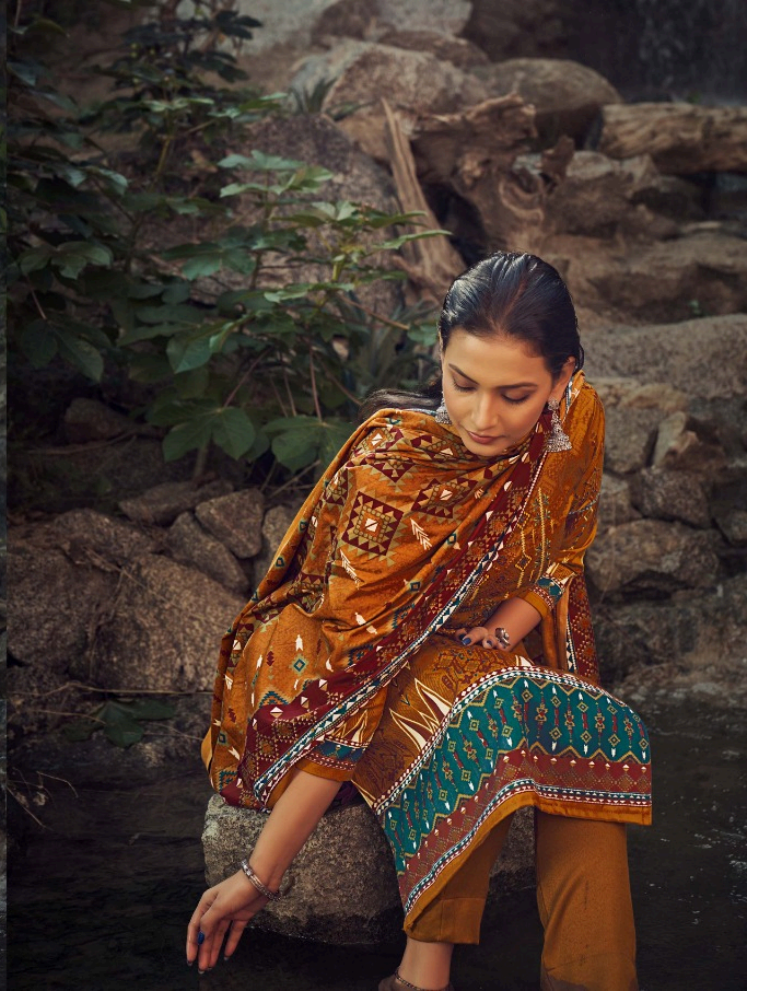

romani®
FABRIC & DESIGN

1061-009