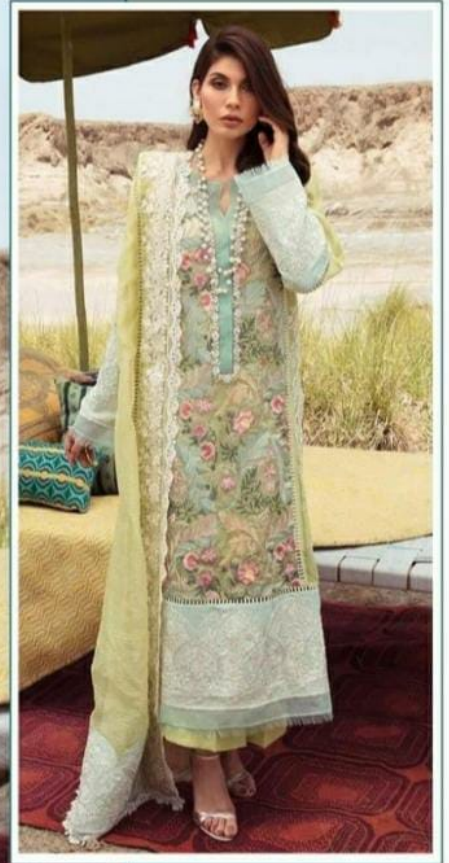

Shree®  
FAB

TOP:- LAWN COTTON  
DUPATTA:- COTA CHEX  
BOTTOM / INNER:- SEMI LAWN

1011

TOP:- FOX GEORGETTE  
DUPATTA:- NET EMBROIDERY  
BOTTOM / INNER:- SANTOON

Shree  
2023

K-1463