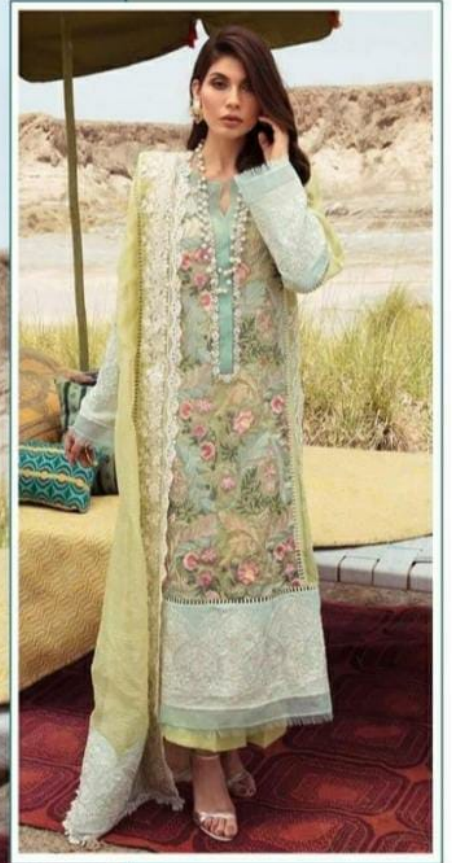

Shree®  
FAB

TOP:- LAWN COTTON  
DUPATTA:- COTA CHEX  
BOTTOM / INNER:- SEMI LAWN

1011

Shree®  
FAB

TOP:- LAWN COTTON  
DUPATTA:- COTA CHEX  
BOTTOM / INNER:- SEMI LAWN

1011