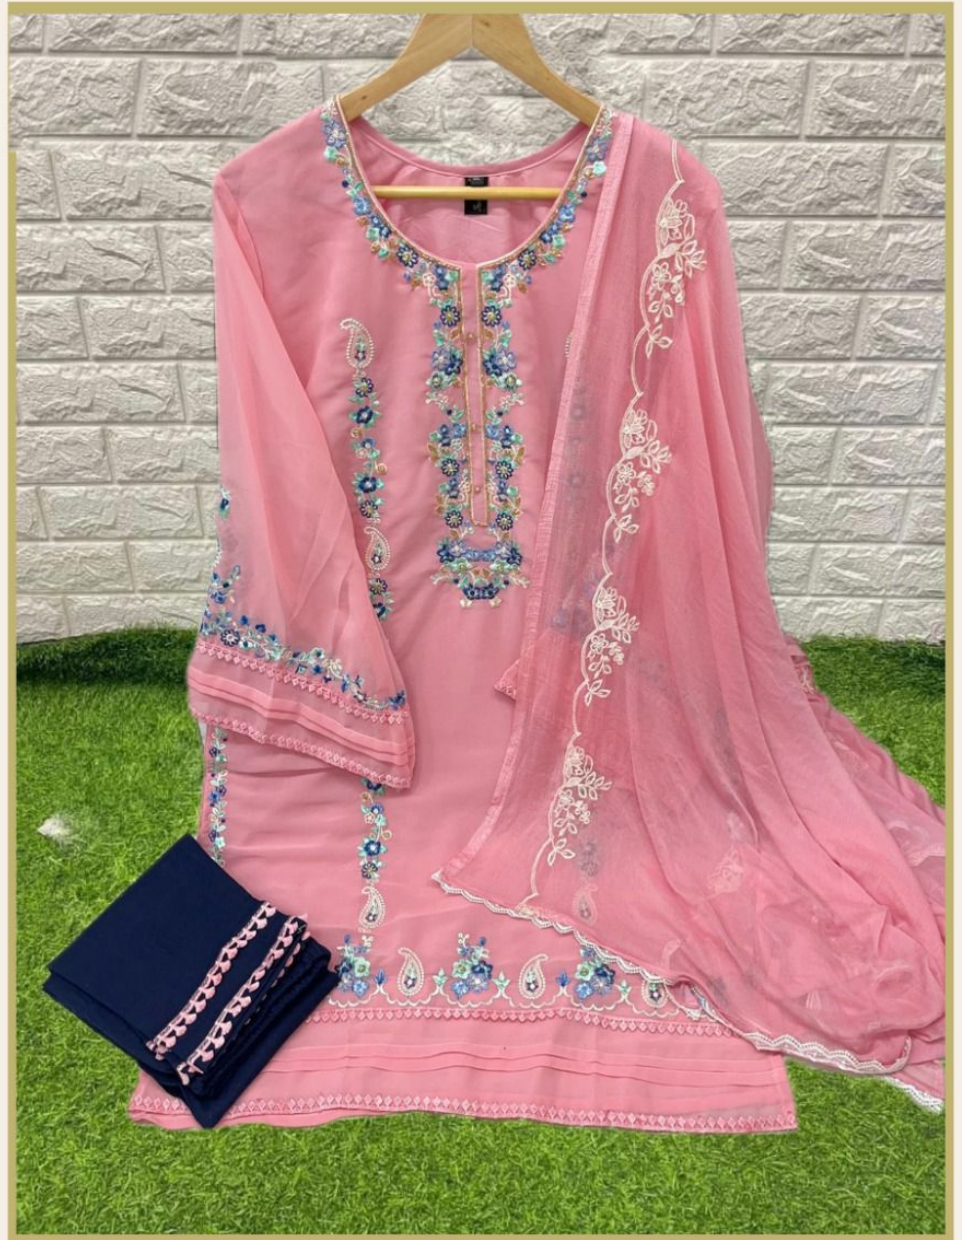

*Serina*TM
Pakistani Suit
A BRAND BY MEGHA EXPORT

S - 103 A

TOP

Fox Georgette
Heavy Embroidered

BOTTOM

Reyon slub lycra

DUPATTA

Nazneen heavy
embroidered with lace

Size Chart - XL,2XL

*Serina*TM
Pakistani Suit
A BRAND BY MEGHA EXPORT

S - 103 A

TOP

Fox Georgette
Heavy Embroidered

BOTTOM

Reyon slub lycra

DUPATTA

Nazneen heavy
embroidered with lace

Size Chart - XL,2XL

*Serine*TM
Pakistani Suit
A BRAND BY MEGHA EXPORT

S - 103 B

TOP

Fox Georgette
Heavy Embroidered

BOTTOM

Reyon slub lycra

DUPATTA

Nazneen heavy
embroidered with lace

Size Chart - XL,2XL

*Serine*TM
Pakistani Suit
A BRAND BY MEGHA EXPORT

S - 103 C

TOP

Fox Georgette
Heavy Embroidered

BOTTOM