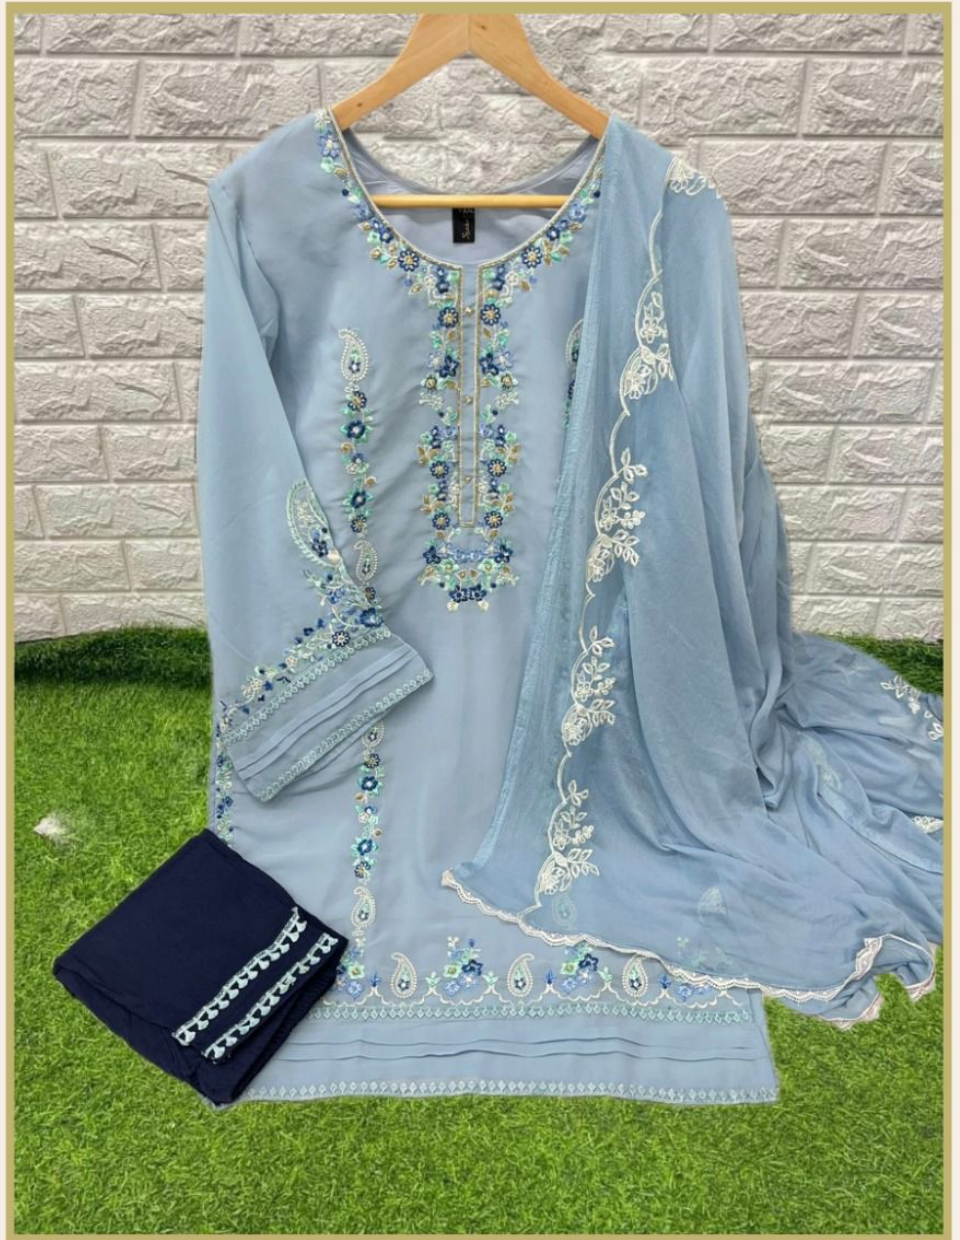

Serina^{TM}
Pakistani Suit
A BRAND BY MEGHA EXPORT

S - 103 D

TOP

Fox Georgette
Heavy Embroidered

BOTTOM

Reyon slub lycra

DUPATTA

Nazneen heavy
embroidered with lace

Size Chart - XL,2XL