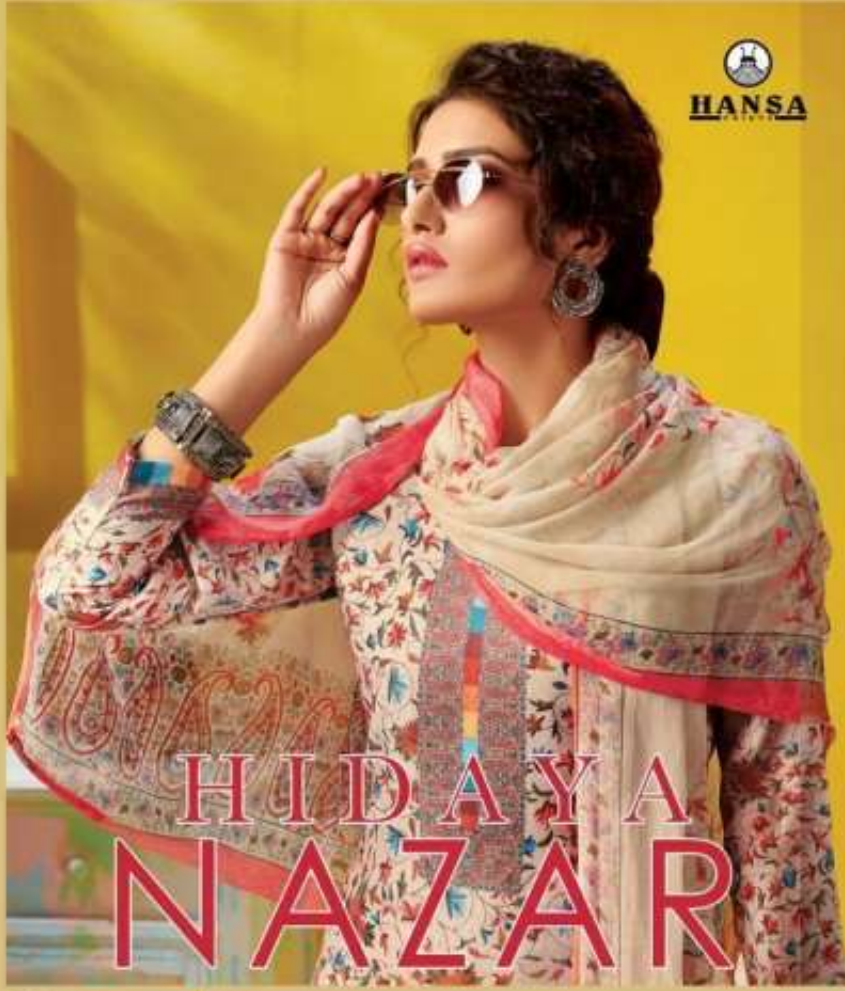

1001

HANSA

LANSA

Embrace the vibrant power of weaving that in each season shades.

100%

TOP	TOP PUSHMINA DIGITAL PRINT
BOTTOM	PUSHMINA DAYED
DUPPATA	PURE CHIFFON DIGITAL PRINT
D.NO.- 1001+1004	RATE : 845 /- TOTAL RATE : 3380 /-