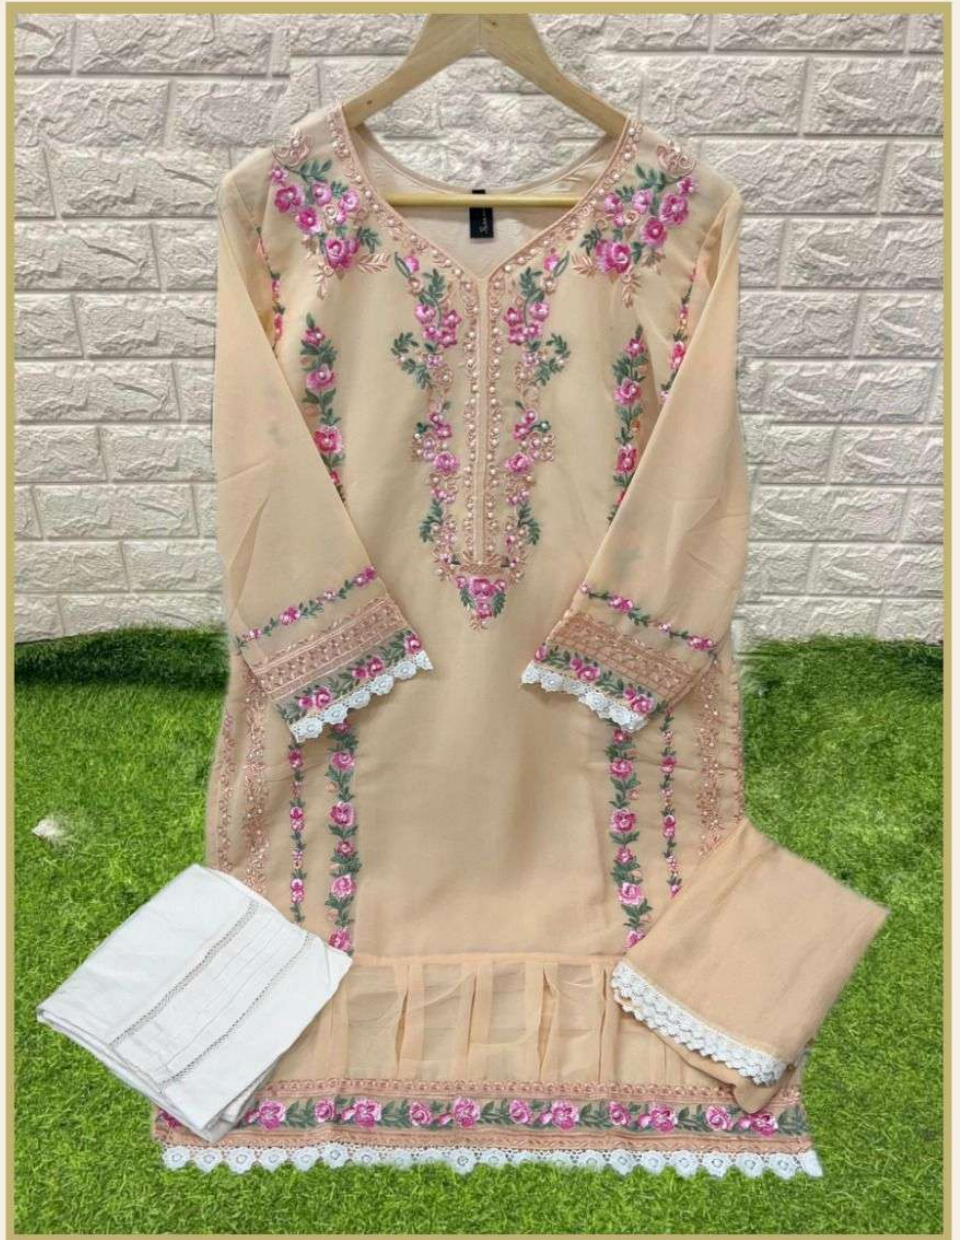

Serine^{TM}
Pakistani Suit
A BRAND BY MEGHA EXPORT

S - 108 C

TOP

Fox Georgette
Heavy Embroidered

BOTTOM

Reyon slub lycra

DUPATTA

Nazneen heavy
with gpo lace

Size Chart - XL,2XL