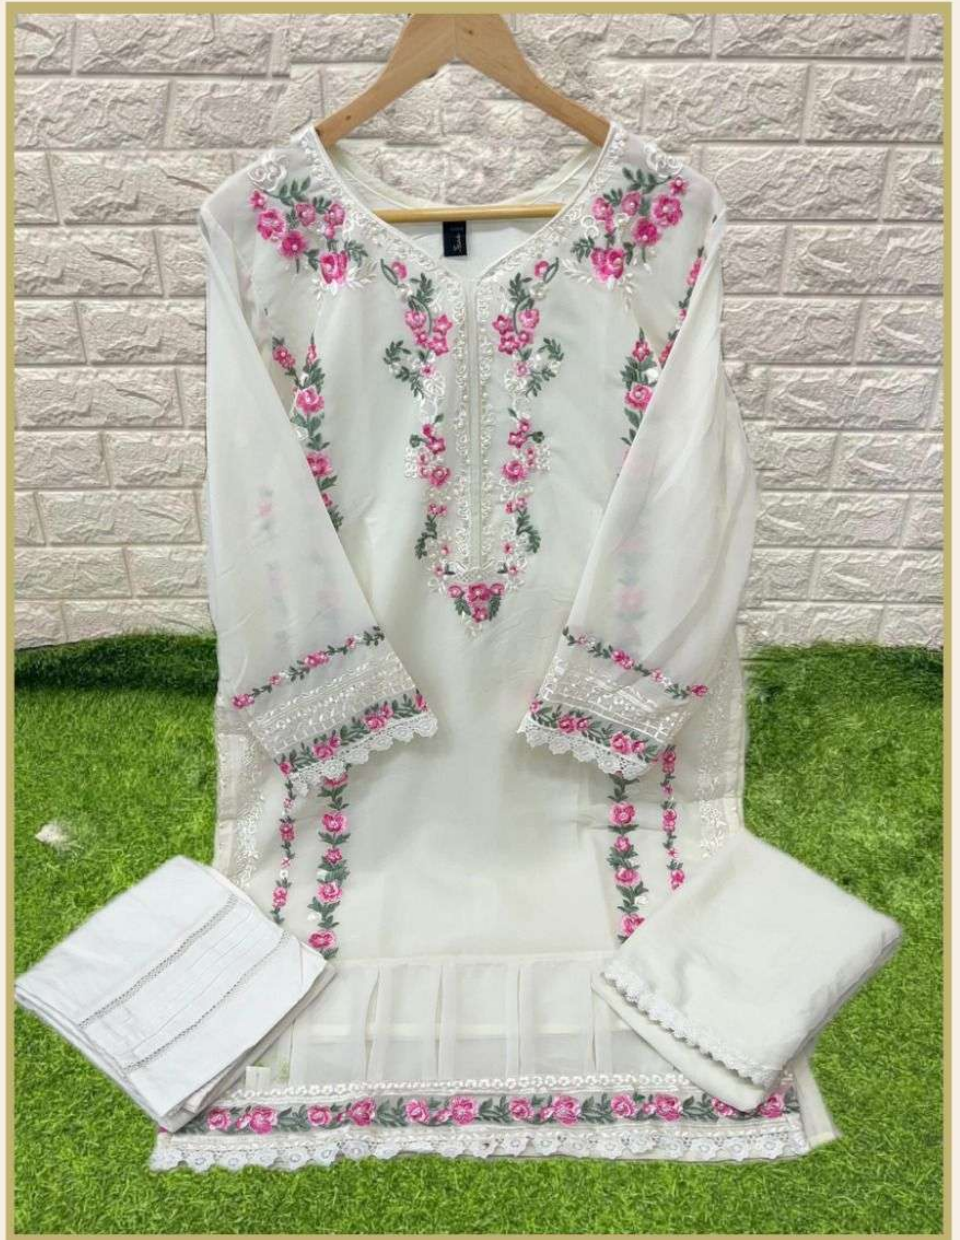

DUPATTA

Nazneen heavy
with gpo lace

Size Chart - XL,2XL

*Serine*TM
Pakistani Suit
A BRAND BY MEGHA EXPORT

S - 108 C

TOP

Fox Georgette
Heavy Embroidered

BOTTOM

Reyon slub lycra

DUPATTA

Nazneen heavy
with gpo lace

Size Chart - XL,2XL

*Serene*TM
Pakistani Suit
A BRAND BY MEGHA EXPORT

S - 108 D

TOP

Fox Georgette
Heavy Embroidered

BOTTOM

Reyon slub lycra

DUPATTA

Nazneen heavy
with gpo lace

Size Chart - XL,2XL

Top - Fox georgette heavy embroidered
Bottom - Reyon slub lycra
Dupatta - Nazneen heavy with gpo lace
Size Chart - XL,2XL

S - 108 A