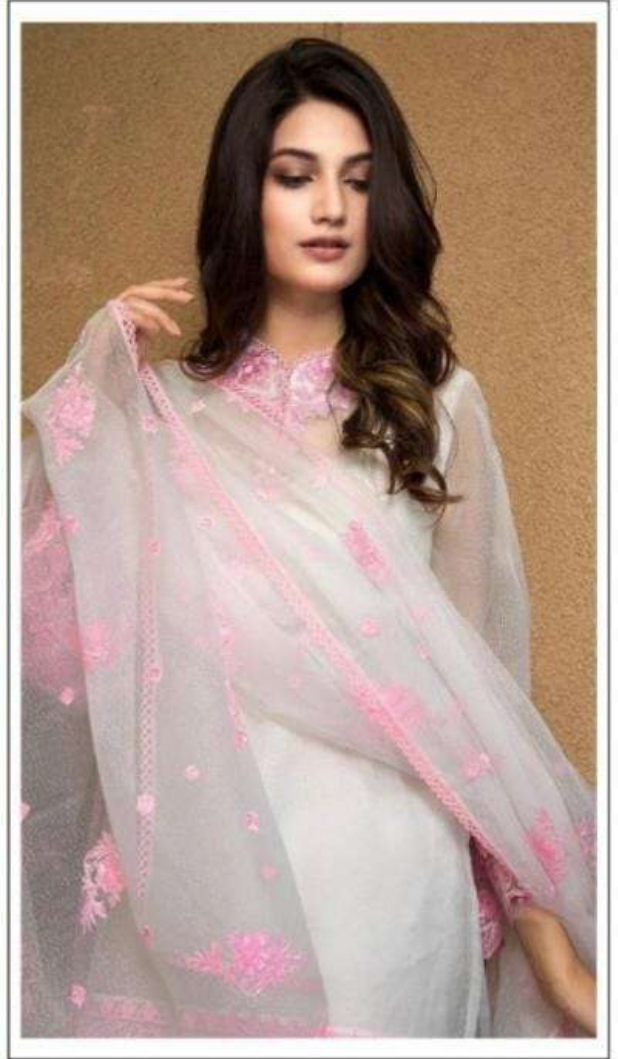

READYMADE COLLECTION

\*\*\*\*\*  
R-105  
\*\*\*\*\*

☉ DRY CLEAN ONLY.  
☒ DO NOT USE ANY BLEACH OR STAIN REMOVING CHEMICAL.  
☒ IRON THE FABRIC AT MODERATE TEMPERATURE.