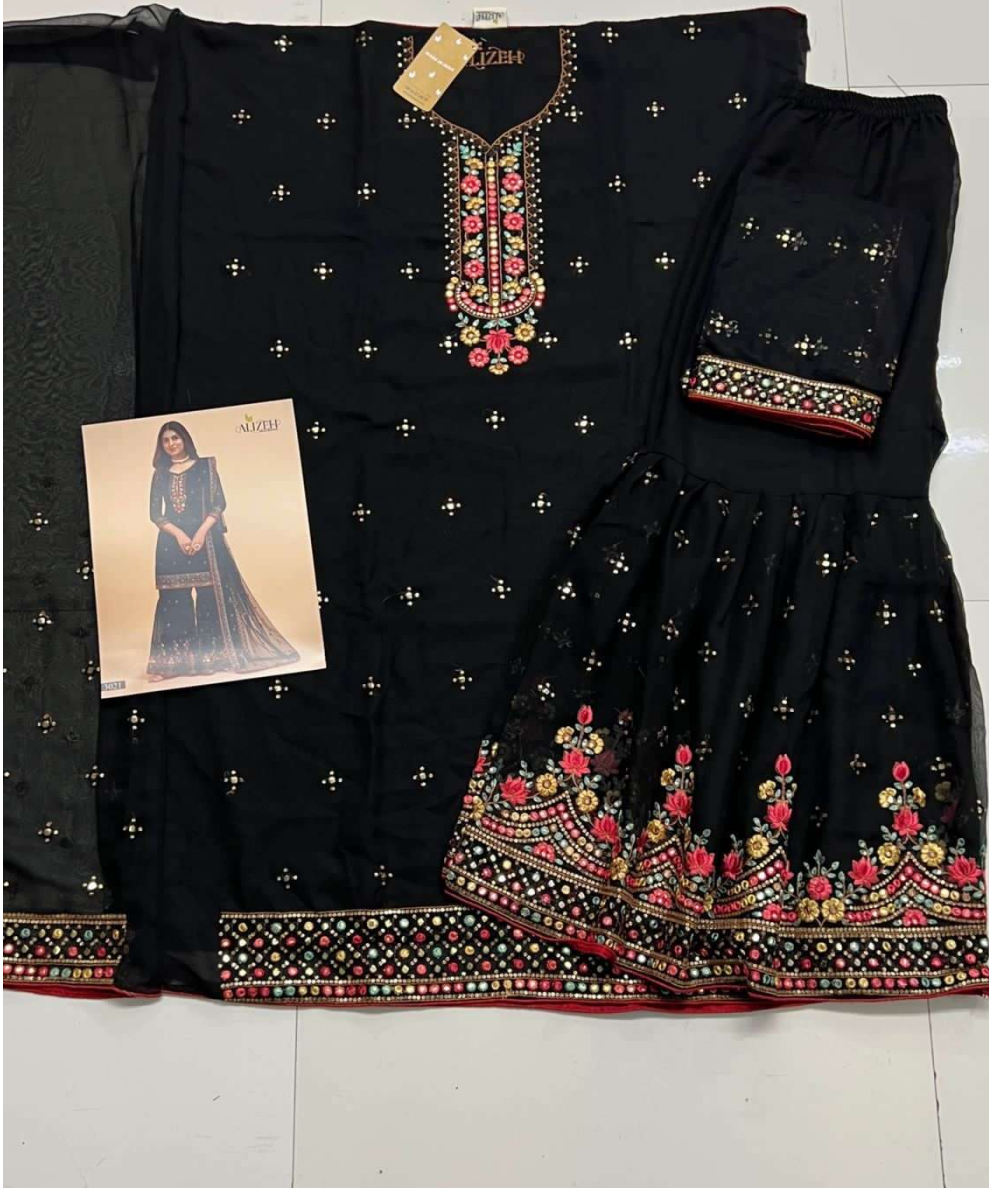

3019

ALIZEH 3019

 **ALIZEH**[®]
BOLD & BEAUTIFUL

ALIZEH 3020

ALIZEH 2021

MURAD VOL - 8

RATE LIST

D. NO	COLOR	RATE
3018	OFF WHITE	2695
3019	DARK BLUE	2695
3020	CHIKOO	2695
3021	BLACK	2695
TOTAL		10780

*12% GST EXTRA

FABRIC DESCRIPTION:

TOP & SHARARA – ALIZEH GEORGETTE, INNER - DULL SANTOON, DUPATTA - NET

WORK DESCRIPTION:

TOP & SHARARA BEAUTIFULLY CRAFTED WITH MULTI THREAD, SEQUINS AND MATTIE EMBROIDERY, DUPATTA WITH FOUR SIDE EMBROIDRED BORDER