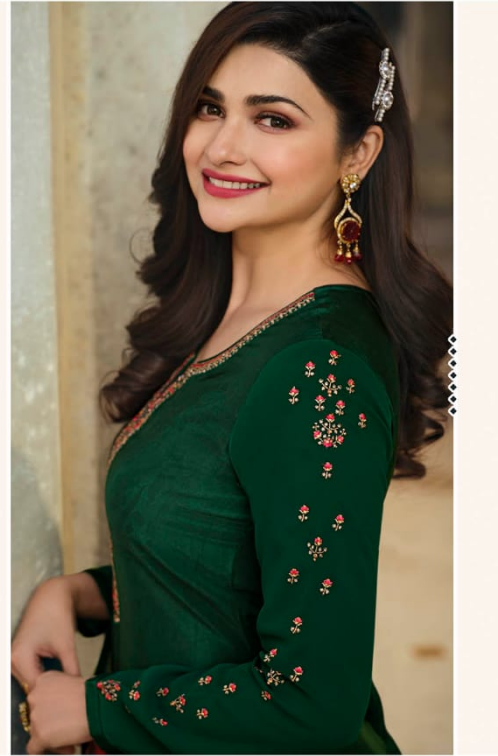

VINAY FASHION LLP
Bhilai II

15905