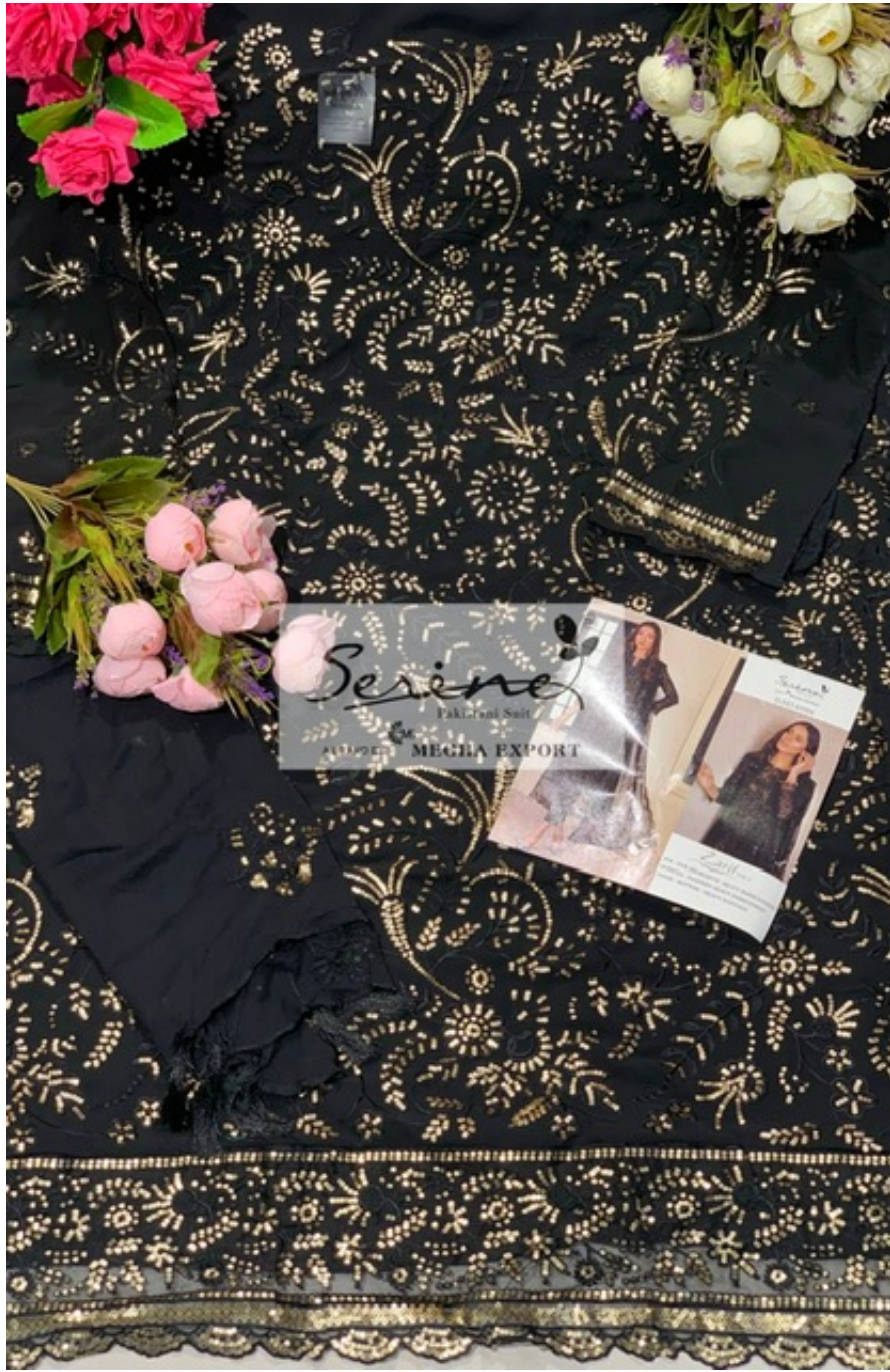

*Serina*TM
Pakistani Suit

A BRAND BY  MEGHA EXPORT

D.NO.45004

Zarif VOL-2

TOP - FOX GEORGETTE HEAVY EMBROIDERED
DUPATTA - NAZNEEN HEAVY EMBROIDERED
INNER / BOTTOM - HEAVY SANTOON

*Serina*TM
Pakistani Suit

A BRAND BY MEGHA EXPORT

D.NO.45003

Zarif VOL-2

TOP - FOX GEORGETTE HEAVY EMBROIDERED
DUPATTA - NAZNEEN HEAVY EMBROIDERED
INNER / BOTTOM - HEAVY SANTOON

*Serina*TM
Pakistani Suit

A BRAND BY  MEGHA EXPORT

D.NO.45002

Zarif VOL-2

TOP - FOX GEORGETTE HEAVY EMBROIDERED
DUPATTA - NAZNEEN HEAVY EMBROIDERED
INNER / BOTTOM - HEAVY SANTOON

*Serina*TM
Pakistani Suit
A BRAND BY MEGHA EXPORT

D.NO.45001

Zarif VOL-2

TOP - FOX GEORGETTE HEAVY EMBROIDERED
DUPATTA - NAZNEEN HEAVY EMBROIDERED
INNER / BOTTOM - HEAVY SANTOON

Serena
Pakkani Saree
A BRAND BY MEGHA EXPORT