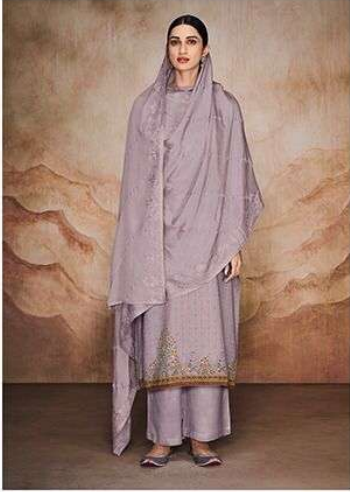

VARSHA AHALYA

PRODUCT DETAILS

TOP : PASHMINA DIGITAL PRINT WITH HANDWORK
BOTTOM : PASHMINA SOLID
DUPATTA : CHINNON SOLID WITH WORK

FROM VARSHA FASHION

VARSHA
AHALYA

DESIGN	PRICE	DESCRIPTION
102-A	1340	•TOP• PASHMINA DIGITAL PRINT WITH HANDWORK
102-B	1340	
102-C	1340	•BOTTOM• PASHMINA SOLID
102-D	1340	•DUPATTA• CHINNON SOLID WITH WORK

TOTAL AMOUNT : 5,360/- +GST

TOTAL PIECES : 4

FROM VARSHA FASHION

VARSHA AHALYA

PRODUCT DETAILS

TOP : PASHMINA DIGITAL PRINT WITH HANDWORK
BOTTOM : PASHMINA SOLID
DUPATTA : CHINNON SOLID WITH WORK

FROM VARSHA FASHION