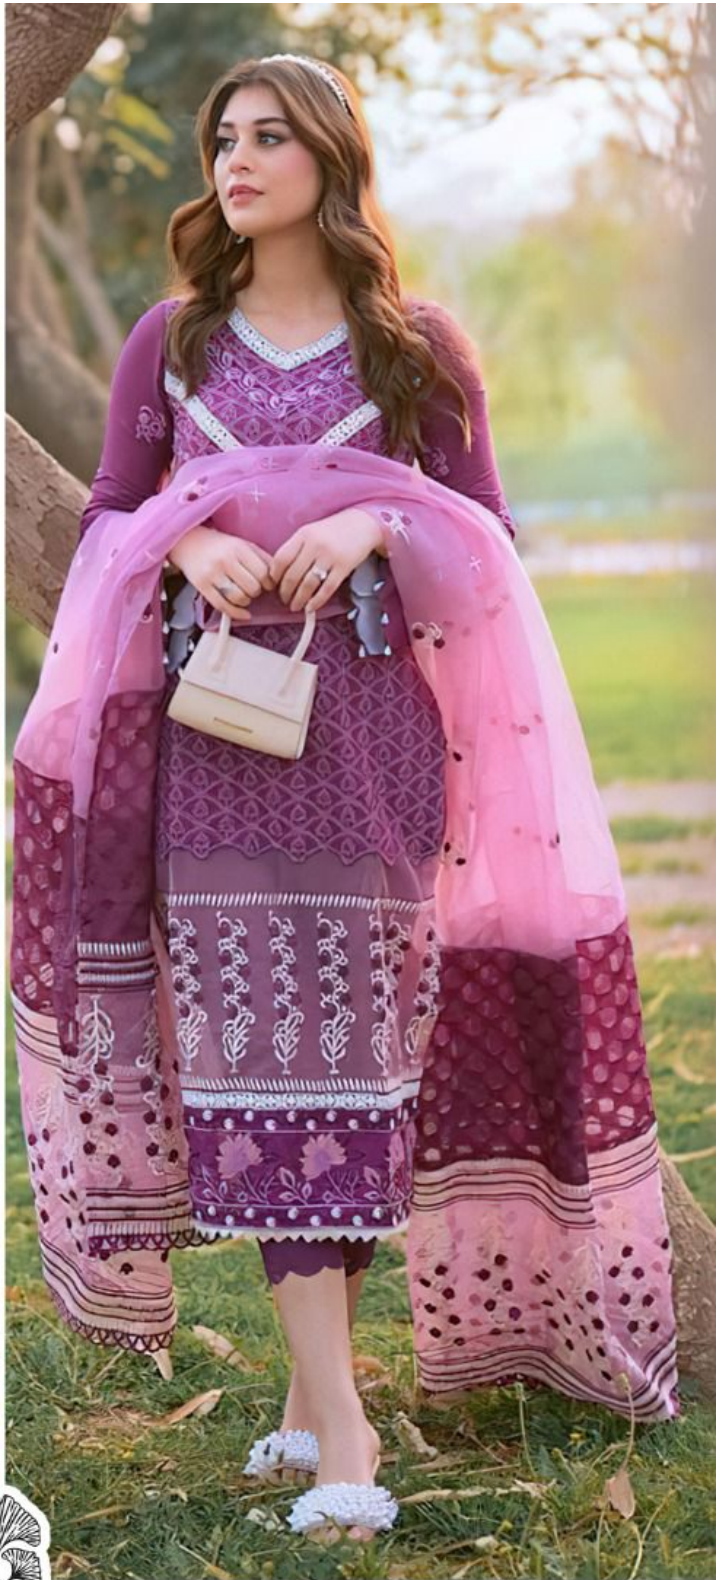

ZAHA
ZARIN

ZAHA
ZARIN

ZARIN

ZAHA

D.No.10040

TOP Fox Georgette with Embroidery

BOTTOM-INNER Dull Santoon

DUPATTA Nazmin with Embroidery

ZARIN

ZAHA

D.No.10041

TOP Fox Georgette with Embroidery

BOTTOM-INNER Dull Santoon

DUPATTA Butterfly Net with Embroidery

ZARIN

ZAHA

D.No.10042

TOP Fox Georgette with Embroidery

BOTTOM-INNER Dull Santoon

DUPATTA Nazmin with Embroidery

ZAHA

ZARIN

10040

10041