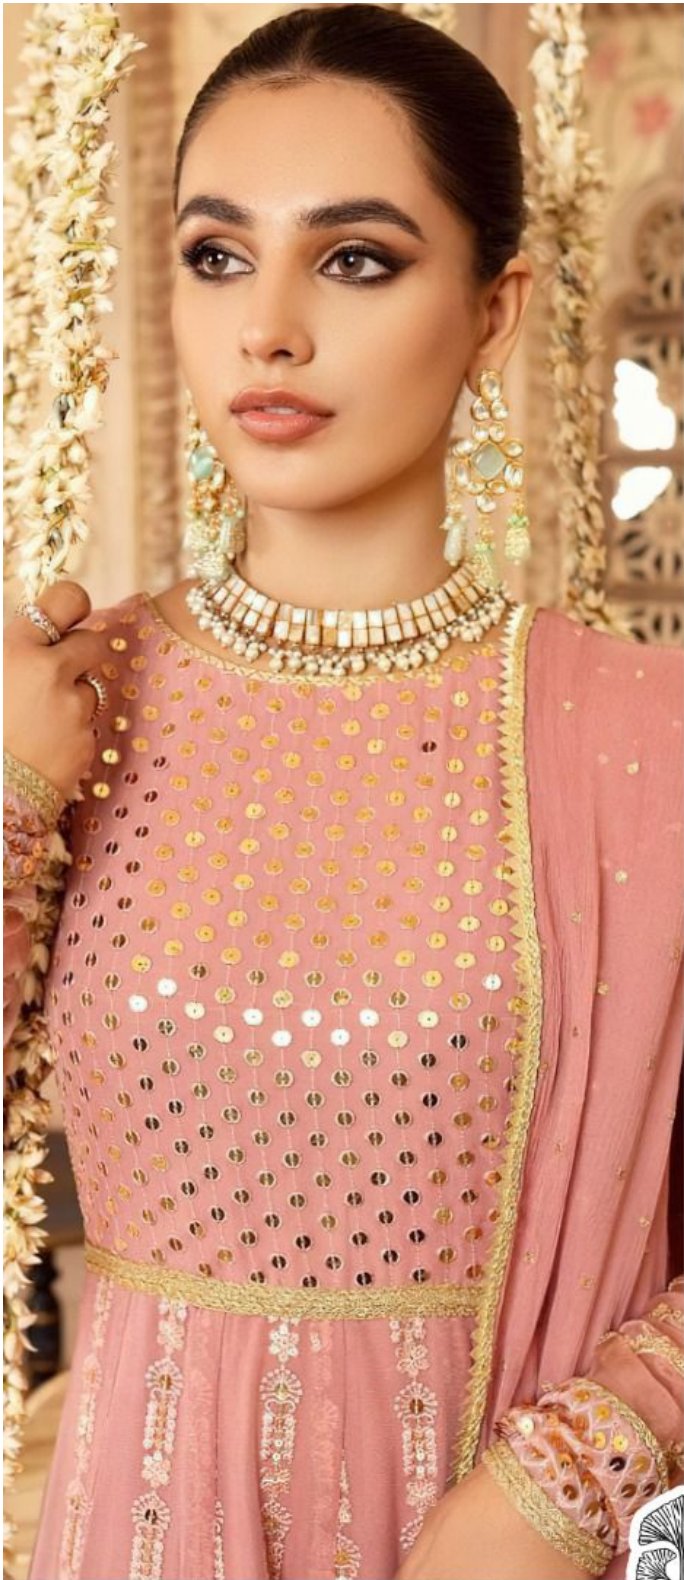

ZAHA
ZARIN

ZAHA
ZARIN

ZARIN

ZAHA

D.No.10040

TOP Fox Georgette with Embroidery

BOTTOM-INNER Dull Santoon

DUPATTA Nazmin with Embroidery

ZARIN

ZAHA

D.No.10041

TOP Fox Georgette with Embroidery

BOTTOM-INNER Dull Santoon

DUPATTA Butterfly Net with Embroidery

ZARIN

ZAHA

D.No.10042

TOP Fox Georgette with Embroidery

BOTTOM-INNER Dull Santoon

DUPATTA Nazmin with Embroidery

ZAHA

ZARIN

10040

10041