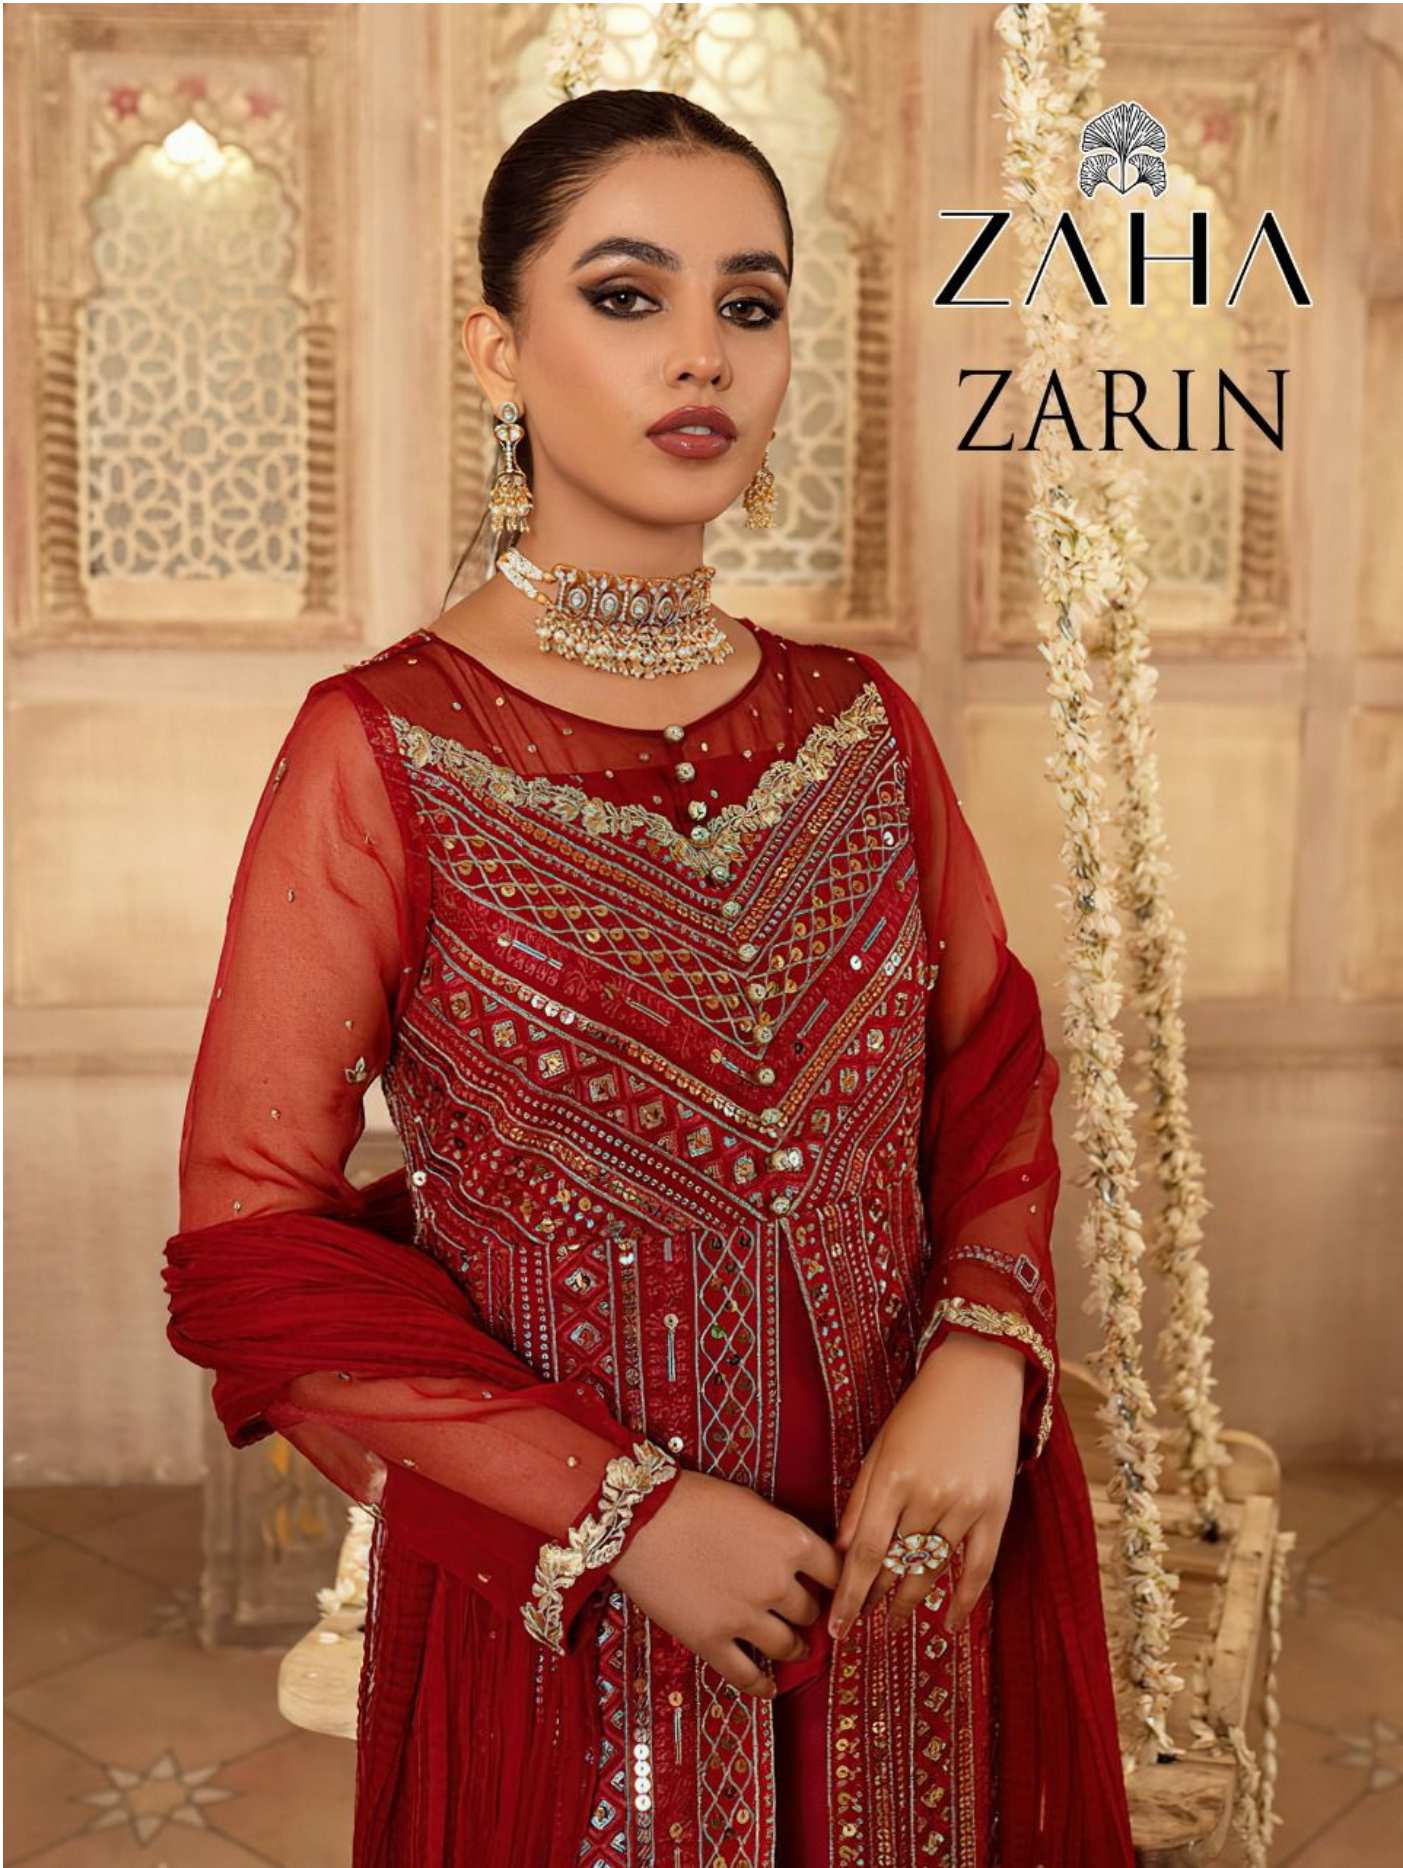

ZAHA
ZARIN

ZAHA
ZARIN

ZARIN

ZAHA

D.No.10040

TOP Fox Georgette with Embroidery

BOTTOM-INNER Dull Santoon

DUPATTA Nazmin with Embroidery

ZARIN

ZAHA

D.No.10041

TOP Fox Georgette with Embroidery

BOTTOM-INNER Dull Santoon

DUPATTA Butterfly Net with Embroidery

ZARIN

ZAHA

D.No.10042

TOP Fox Georgette with Embroidery

BOTTOM-INNER Dull Santoon

DUPATTA Nazmin with Embroidery

ZAHA

ZARIN

10040

10041