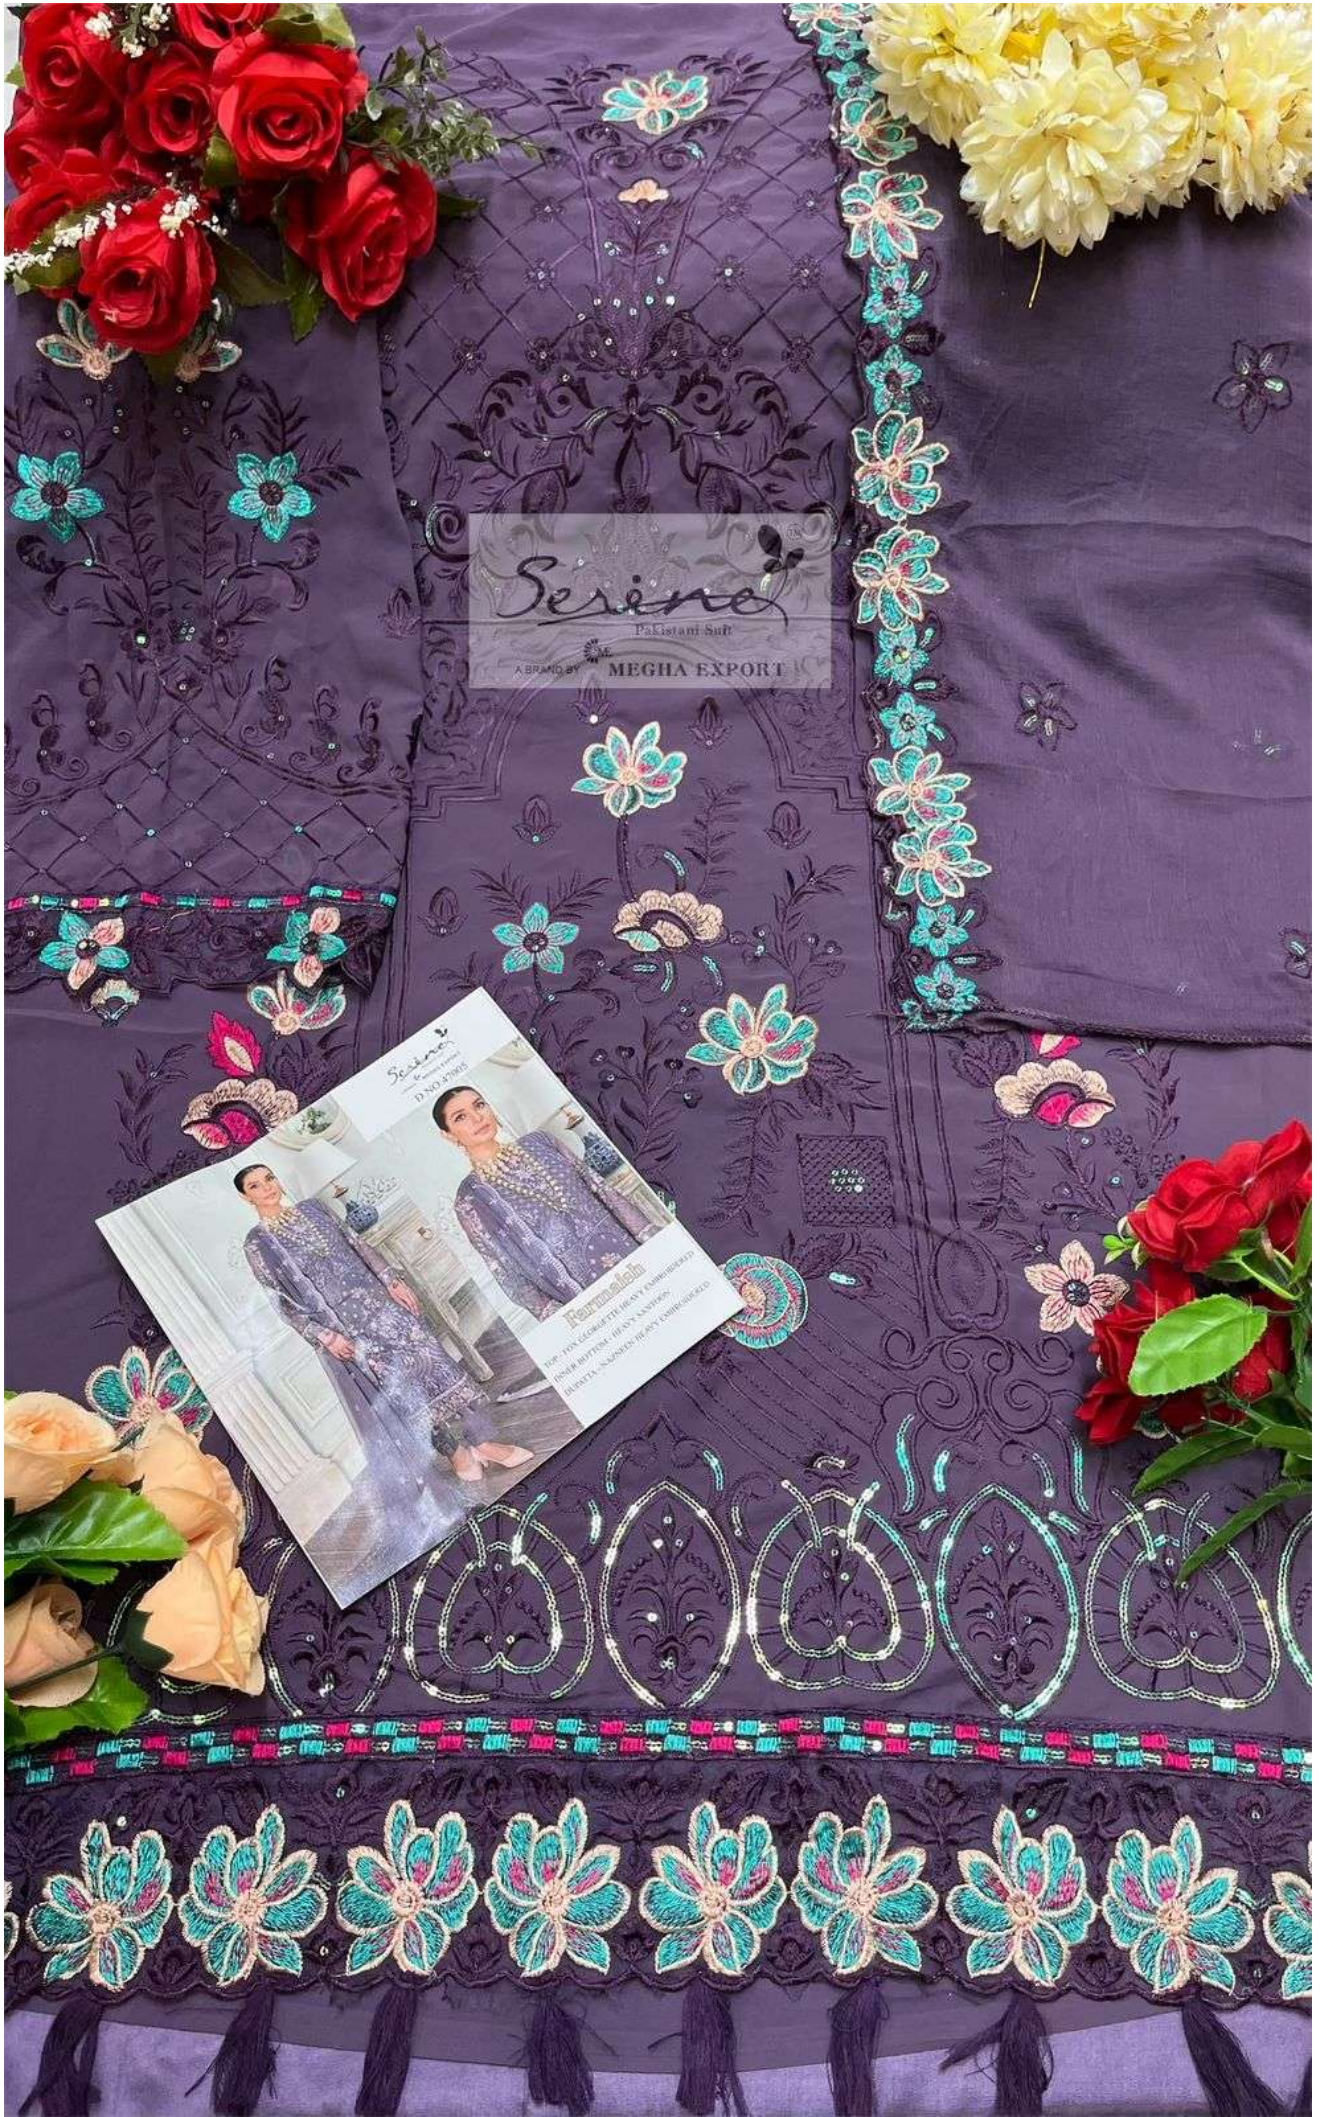

Serena
Pakistani Suit
A BRAND BY MEGHA EXPORT

Serena
Pakistani Suit
D NO. 47905

Karamahabadi
FOR FIVE SEASONS WITH HEAVY EMBROIDERY
POWER BROFIBRE HEAVY SASHOON
DURABLE - SHAPED TO FIT EMBROIDERED