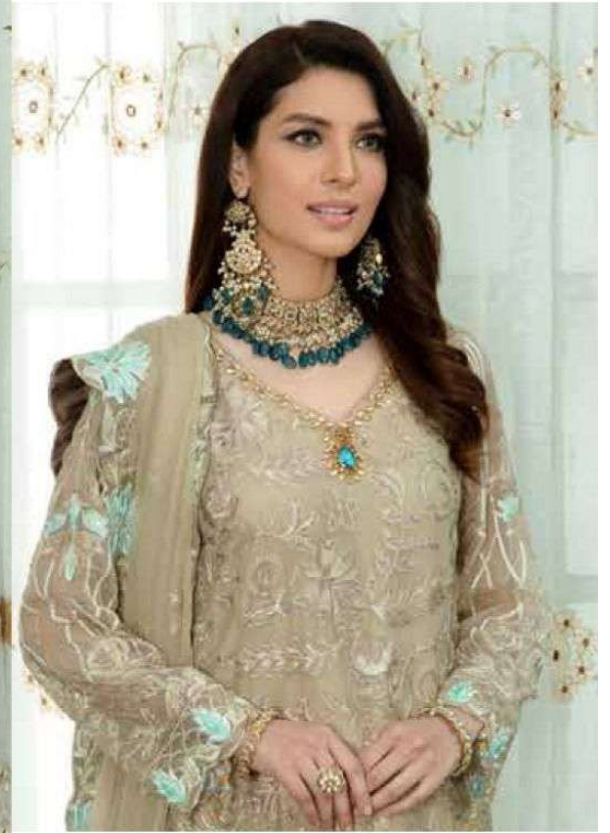

INNER BOTTOM - HEAVY SANTOON

DUPATTA - NAZNEEN HEAVY EMBROIDERED

*Serene*TM
Pakistani Suit
A BRAND BY MEGHA EXPORT

*Serene*TM
Pakistani Suit
DINO 19102

Karmeleen
TOP: 100% COTTON TILLYE HEAVY HANDWORKED
SKIRT: 100% COTTON TILLYE HEAVY HANDWORKED
DUPATTA: 100% COTTON TILLYE HEAVY HANDWORKED

*Serina*TM
Pakistani Suit
A BRAND BY MEGHA EXPORT

D.NO.47003

Farmaish

TOP - FOX GEORGETTE HEAVY EMBROIDERED

INNER BOTTOM - HEAVY SANTOON

DUPATTA - NAZNEEN HEAVY EMBROIDERED

Megha Export

Serena
Pakistani Suit
A BRAND BY MEGHA EXPORT

*Serina*TM
Pakistani Suit
A BRAND BY MEGHA EXPORT

D.NO.47004

Farmaish

TOP - FOX GEORGETTE HEAVY EMBROIDERED

INNER BOTTOM - HEAVY SANTOON

DUPATTA - NAZNEEN HEAVY EMBROIDERED

Serene
Pakistani Suits
A BRAND BY MEGHA EXPORT

Serene
Pakistani Suits
DUSKY PINK

Karamah
TOP: 100% BLENDED HEAVY ANTI-SHIRT
INNER BOTTOM: HEAVY SATIN
BOTTOM: 100% HEAVY EMBROIDERED

*Serina*TM
Pakistani Suit
A BRAND BY MEGHA EXPORT

D.NO.47005

Farmaish

TOP - FOX GEORGETTE HEAVY EMBROIDERED