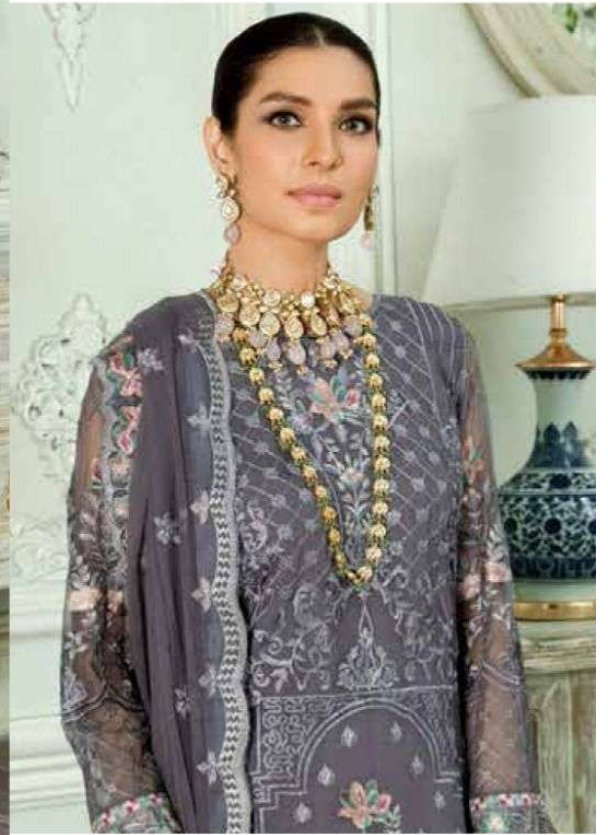

Serene
Pakistani Suits
DUSKY PINK

Karamah
TOP: 100% BLENDED HEAVY ANTI-SHIRT
INNER BOTTOM: HEAVY SATIN
BOTTOM: 100% HEAVY EMBROIDERED

*Serina*TM
Pakistani Suit
A BRAND BY MEGHA EXPORT

D.NO.47005

Farmaish

TOP - FOX GEORGETTE HEAVY EMBROIDERED

INNER BOTTOM - HEAVY SANTOON

DUPATTA - NAZNEEN HEAVY EMBROIDERED

Serena
Pakistani Suit
A BRAND BY MEGHA EXPORT

Serena
Pakistani Suit
D NO. 47905

Karamahabadi
FOR FIVE SEASONS WITH HEAVY EMBROIDERY
POWER BROFIBRE HEAVY SASHOON
DURABLE - SHAPED TO FIT EMBROIDERED