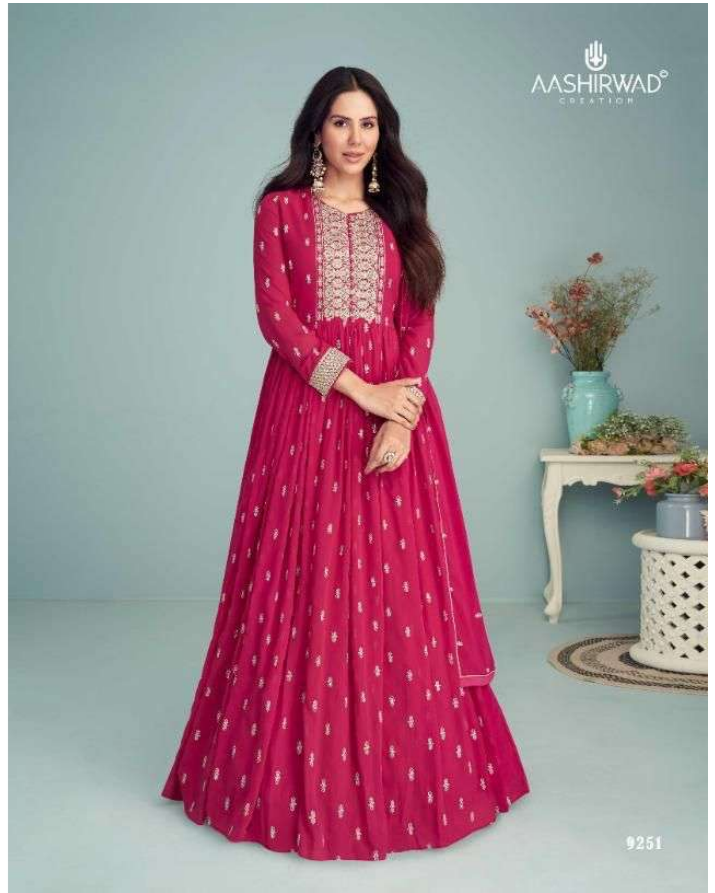

AASHIRWAD[®]
CREATION

9250

AASHIRWAD[®]
CREATION

GULKAND[®]
A brand by Aashirwad

Zeenat
X
SONAM BAJWA

DESIGN	PRICE	DESCRIPTION
9248	2390	~ TOP ~ GEORGETTE (FREE SIZE STITCH FRONT & BACK EMBROIDERY)
9249	2390	~ INNER ~ SILK SANTOON
9250	2390	~ BOTTOM ~ SILK SANTOON
9251	2390	~ DUPTTA ~ REAL GEORGETTE
9252	2390	