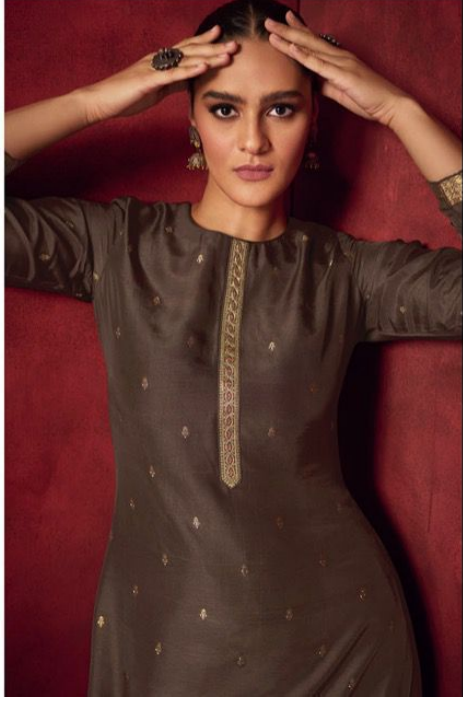

21001

Karachi®  
PRINTS  
21004

Karachi®  
PRINTS

21003

Karachi<sup>®</sup>  
PRINTS  
**DILREET**

WE ALWAYS BELIVE IN QUALITY

DESIGN.NO.	DESCRIPTION
21001	<b>~ KURTA ~</b>
21002	<b>PURE DOLA JAQUARD WOVEN WITH NECK EMBROIDERY</b>
21003	<b>~ SALWAAR ~</b>
21004	<b>PURE CANVAS SATIN</b>
21005	<b>~ CHUNI ~</b>
21006	<b>PURE MUSLIN SILK DUPP DIGITALLY PRINTED WITH WEAVING BORDERS</b>
	<b>PRICE : 1695/-</b>