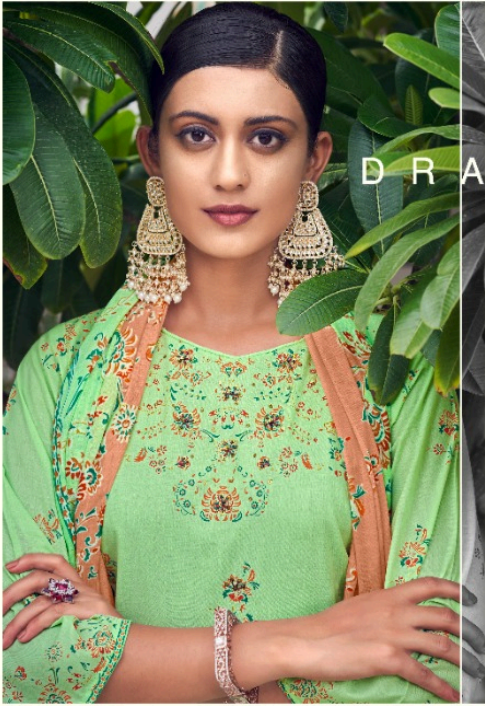

 *Zulfat*[®]
Designer Suits

MUGDHA

 *Zulfat*[®]
Designer Suits

MUGDHA

 *Zulfat*[®]
Designer Suits

MUGDHA

ETERNITY

Zulfat
440-005

Zulfat

440-007

T R E N D

D R A P E

440-008

Zulfat
OF APPAREL

STYLISH

440-009

 **Zulfat**
Pakistani Fashion

STYLISH

440-002

Zulfat
DESIGNER

440-001

V A L O U R

Zulfat

440-004