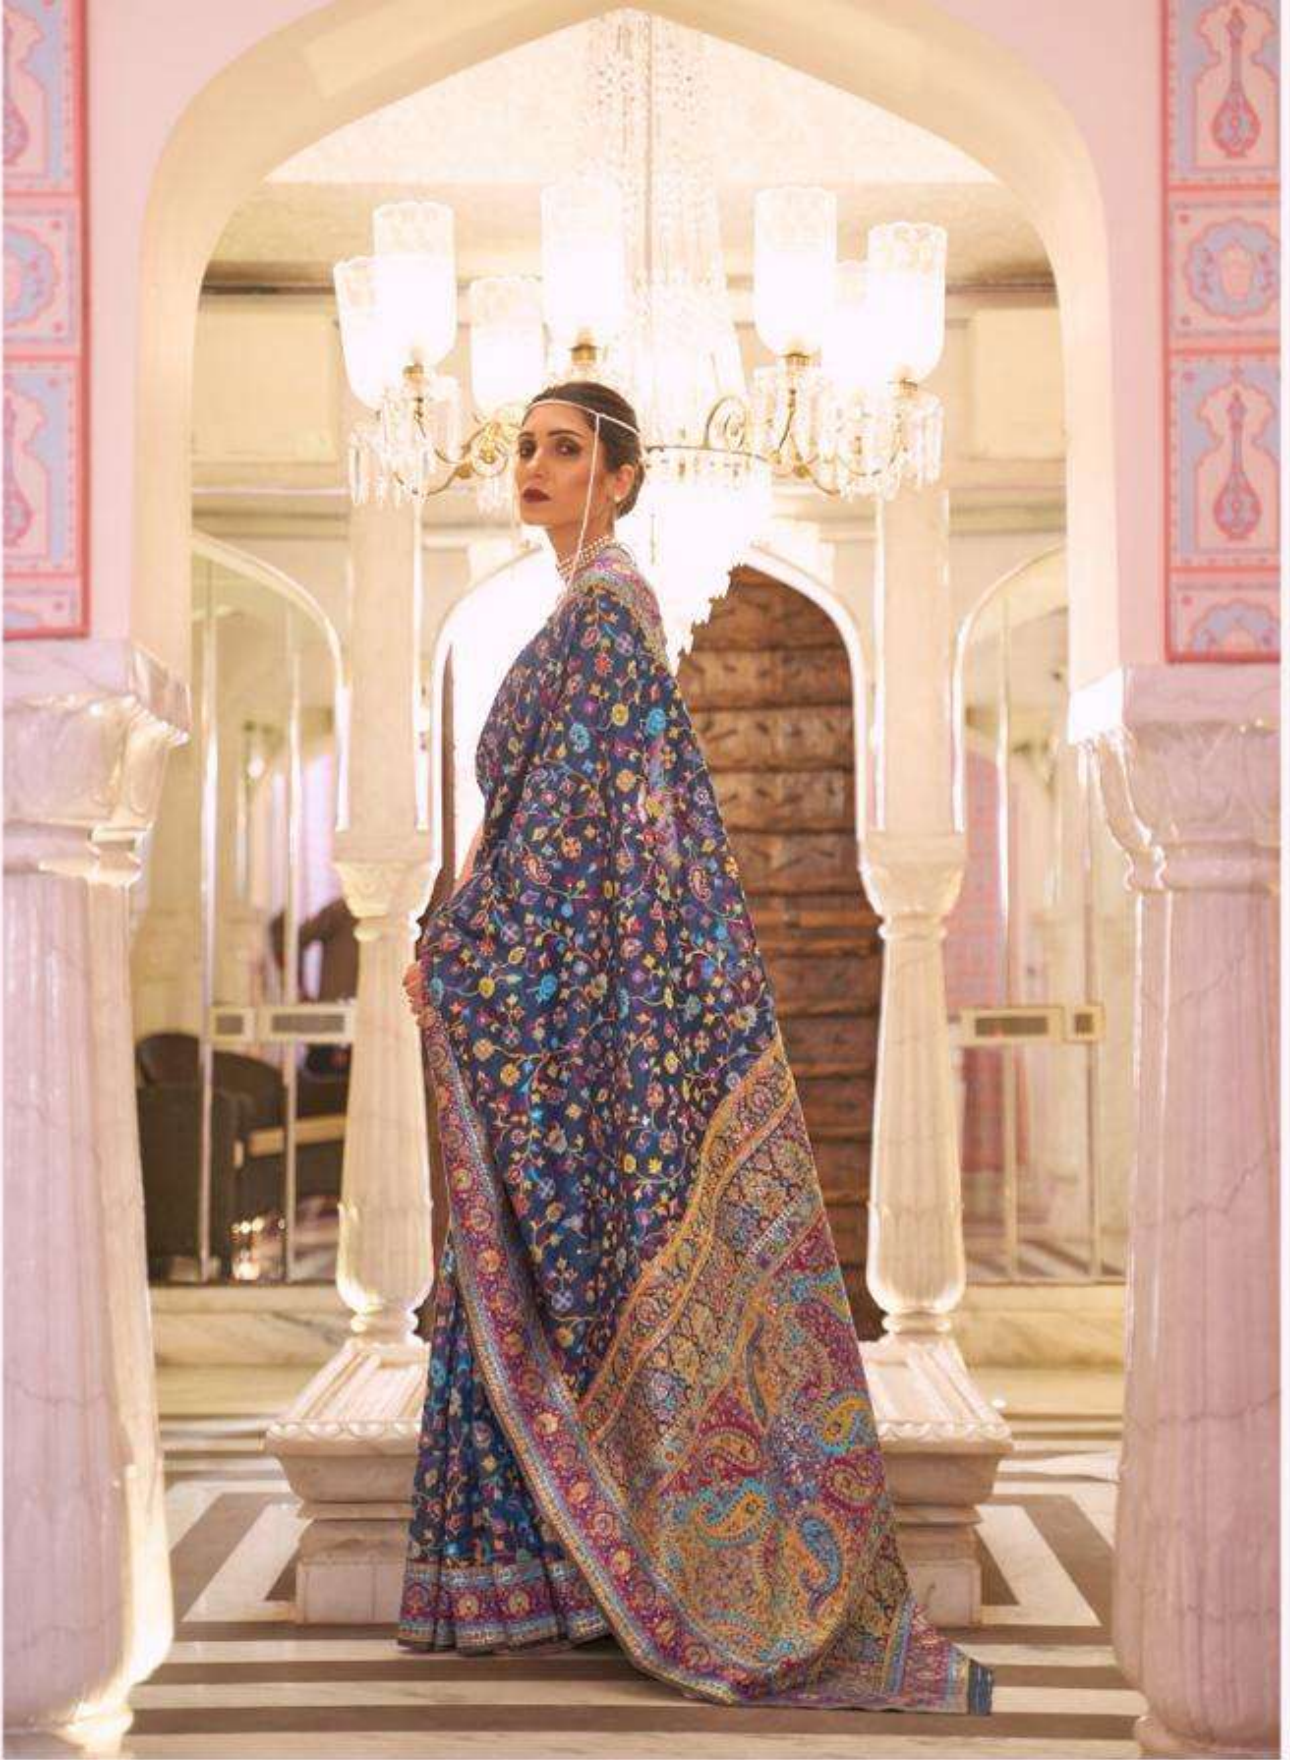

KASHMIRI MODAL HANDLOOM WEAVING 240004

RAJTEX
Collection
Rajshree | Lifestyle | Silkwear

KHUBANI SILK

KASHMIRI MODAL HANDLOOM WEAVING 240005

RAJTEX
Salogin
Rajkot | Udaipur | Ahmedabad

KHUBANI SILK

KASHMIRI MODAL HANDLOOM WEAVING 240006