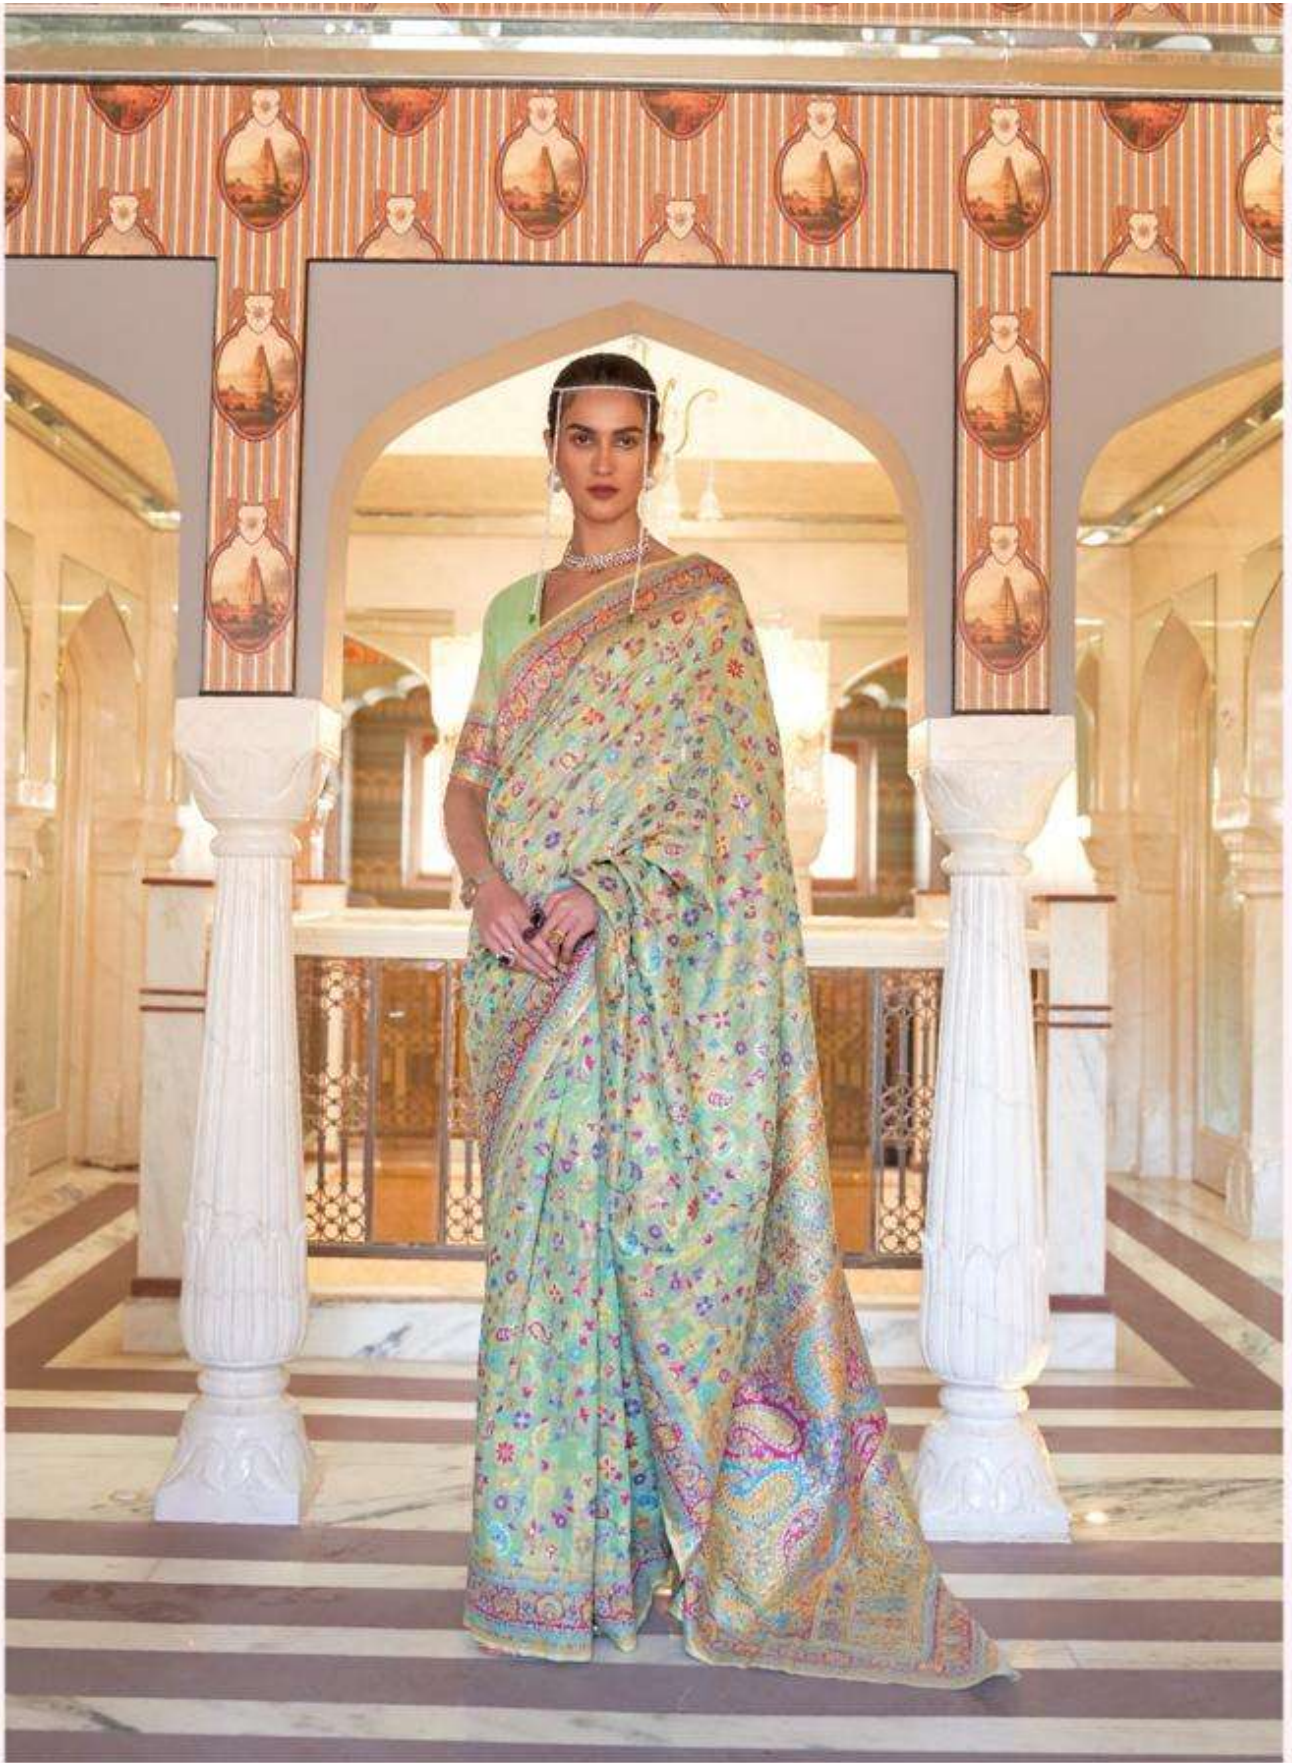

RAJTEX
Collection
Rajshree | Lifestyle | Silkwear

KHUBANI SILK

KASHMIRI MODAL HANDLOOM WEAVING 240005

RAJTEX
Salazar
Rajasthan | Udaipur | India

KHUBANI SILK

KASHMIRI MODAL HANDLOOM WEAVING 240001

RAJTEX
Salazar
Rajasthan | Uttarakhand | Karnataka