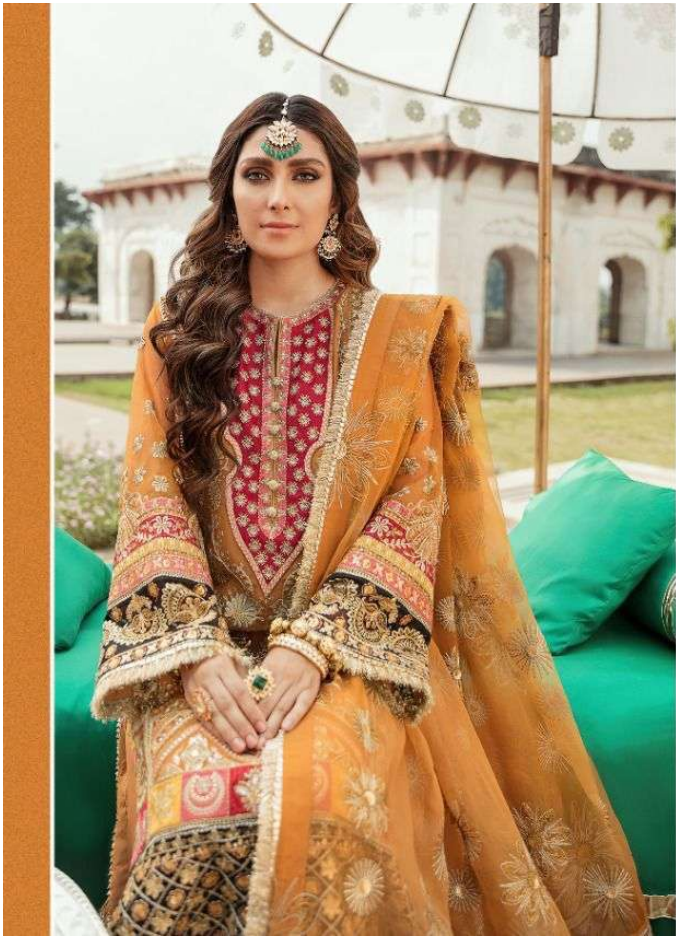

# GISELE

TOP Fox Georgette  
with Embroidery

BOTTOM-INNER Dull santoon

DUPATTA Butterfly Net  
with Embroidery

ALK-2025

ALK-2026

ALK-2027

**ALK**<sup>TM</sup>