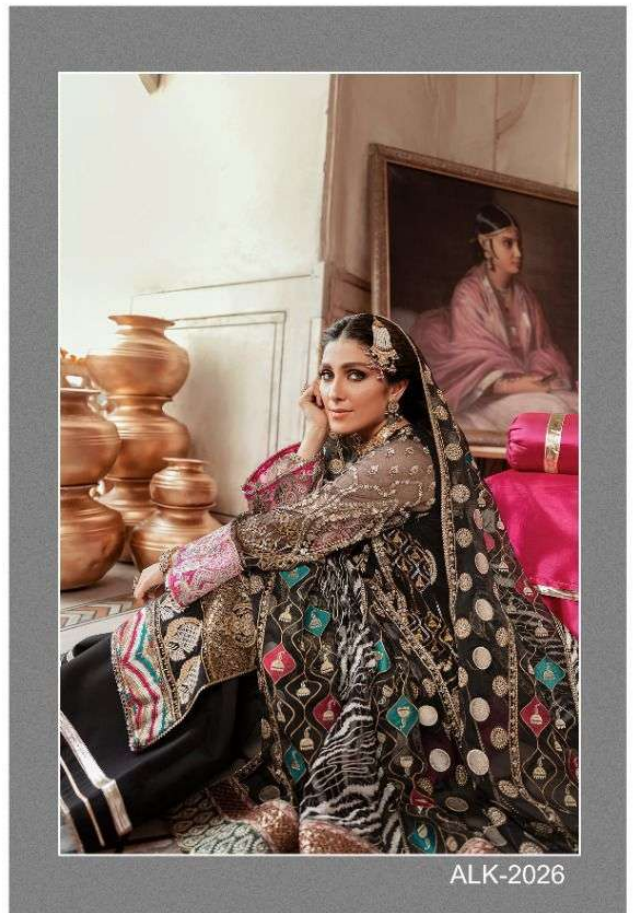

# GISELE

TOP Fox Georgette  
with Embroidery

BOTTOM-INNER Dull santoon

DUPATTA Butterfly Net  
with Embroidery

ALK-2025

ALK-2026

ALK-2027

**ALK**<sup>TM</sup>