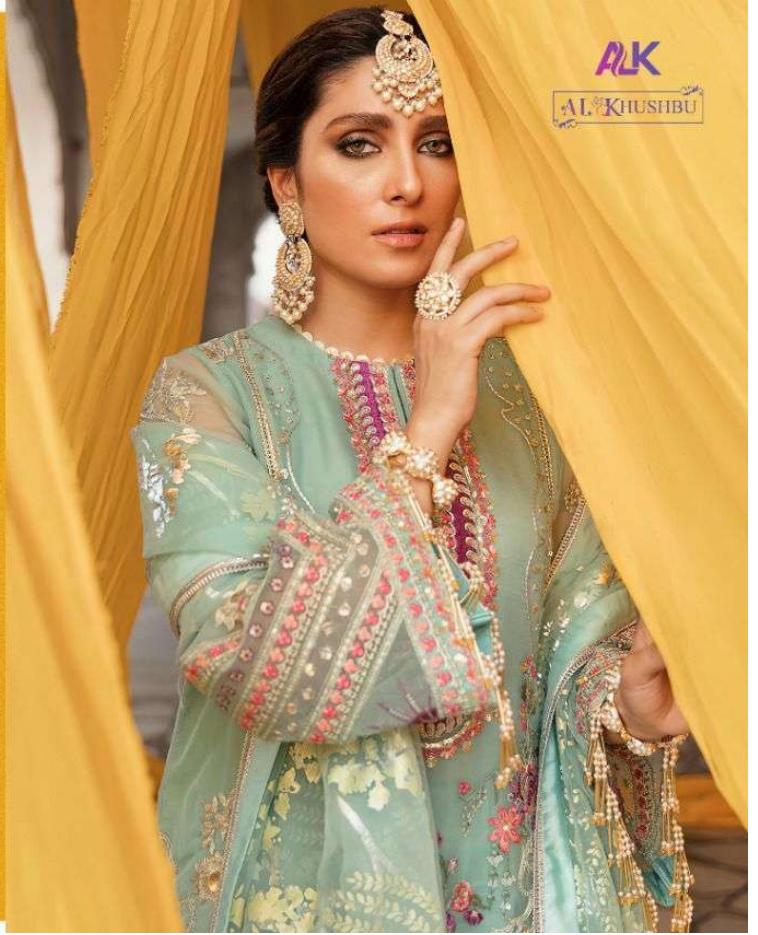

# GISELE

TOP Fox Georgette  
with Embroidery

BOTTOM-INNER Dull santoon

DUPATTA Butterfly Net  
with Embroidery

ALK-2025

ALK-2026

ALK-2027

**ALK**<sup>TM</sup>

# GISELE

**TOP** Fox Georgette  
with Embroidery

**BOTTOM-INNER** Dull santoon

**DUPATTA** Butterfly Net  
with Embroidery

ALK-2025

ALK-2026

ALK-2027