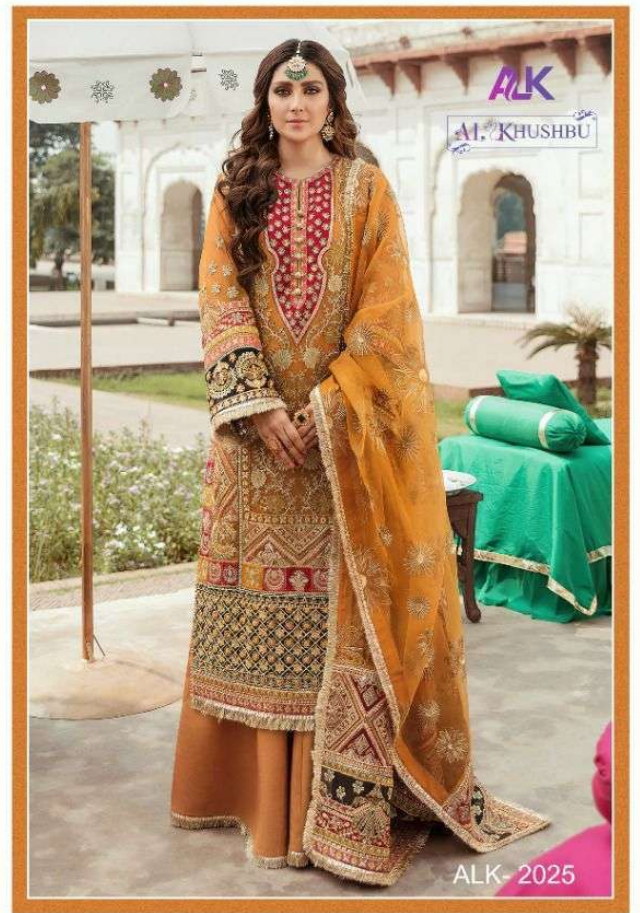

# GISELE

TOP Fox Georgette  
with Embroidery

BOTTOM-INNER Dull santoon

DUPATTA Butterfly Net  
with Embroidery

ALK-2025

ALK-2026

ALK-2027

**ALK**<sup>TM</sup>