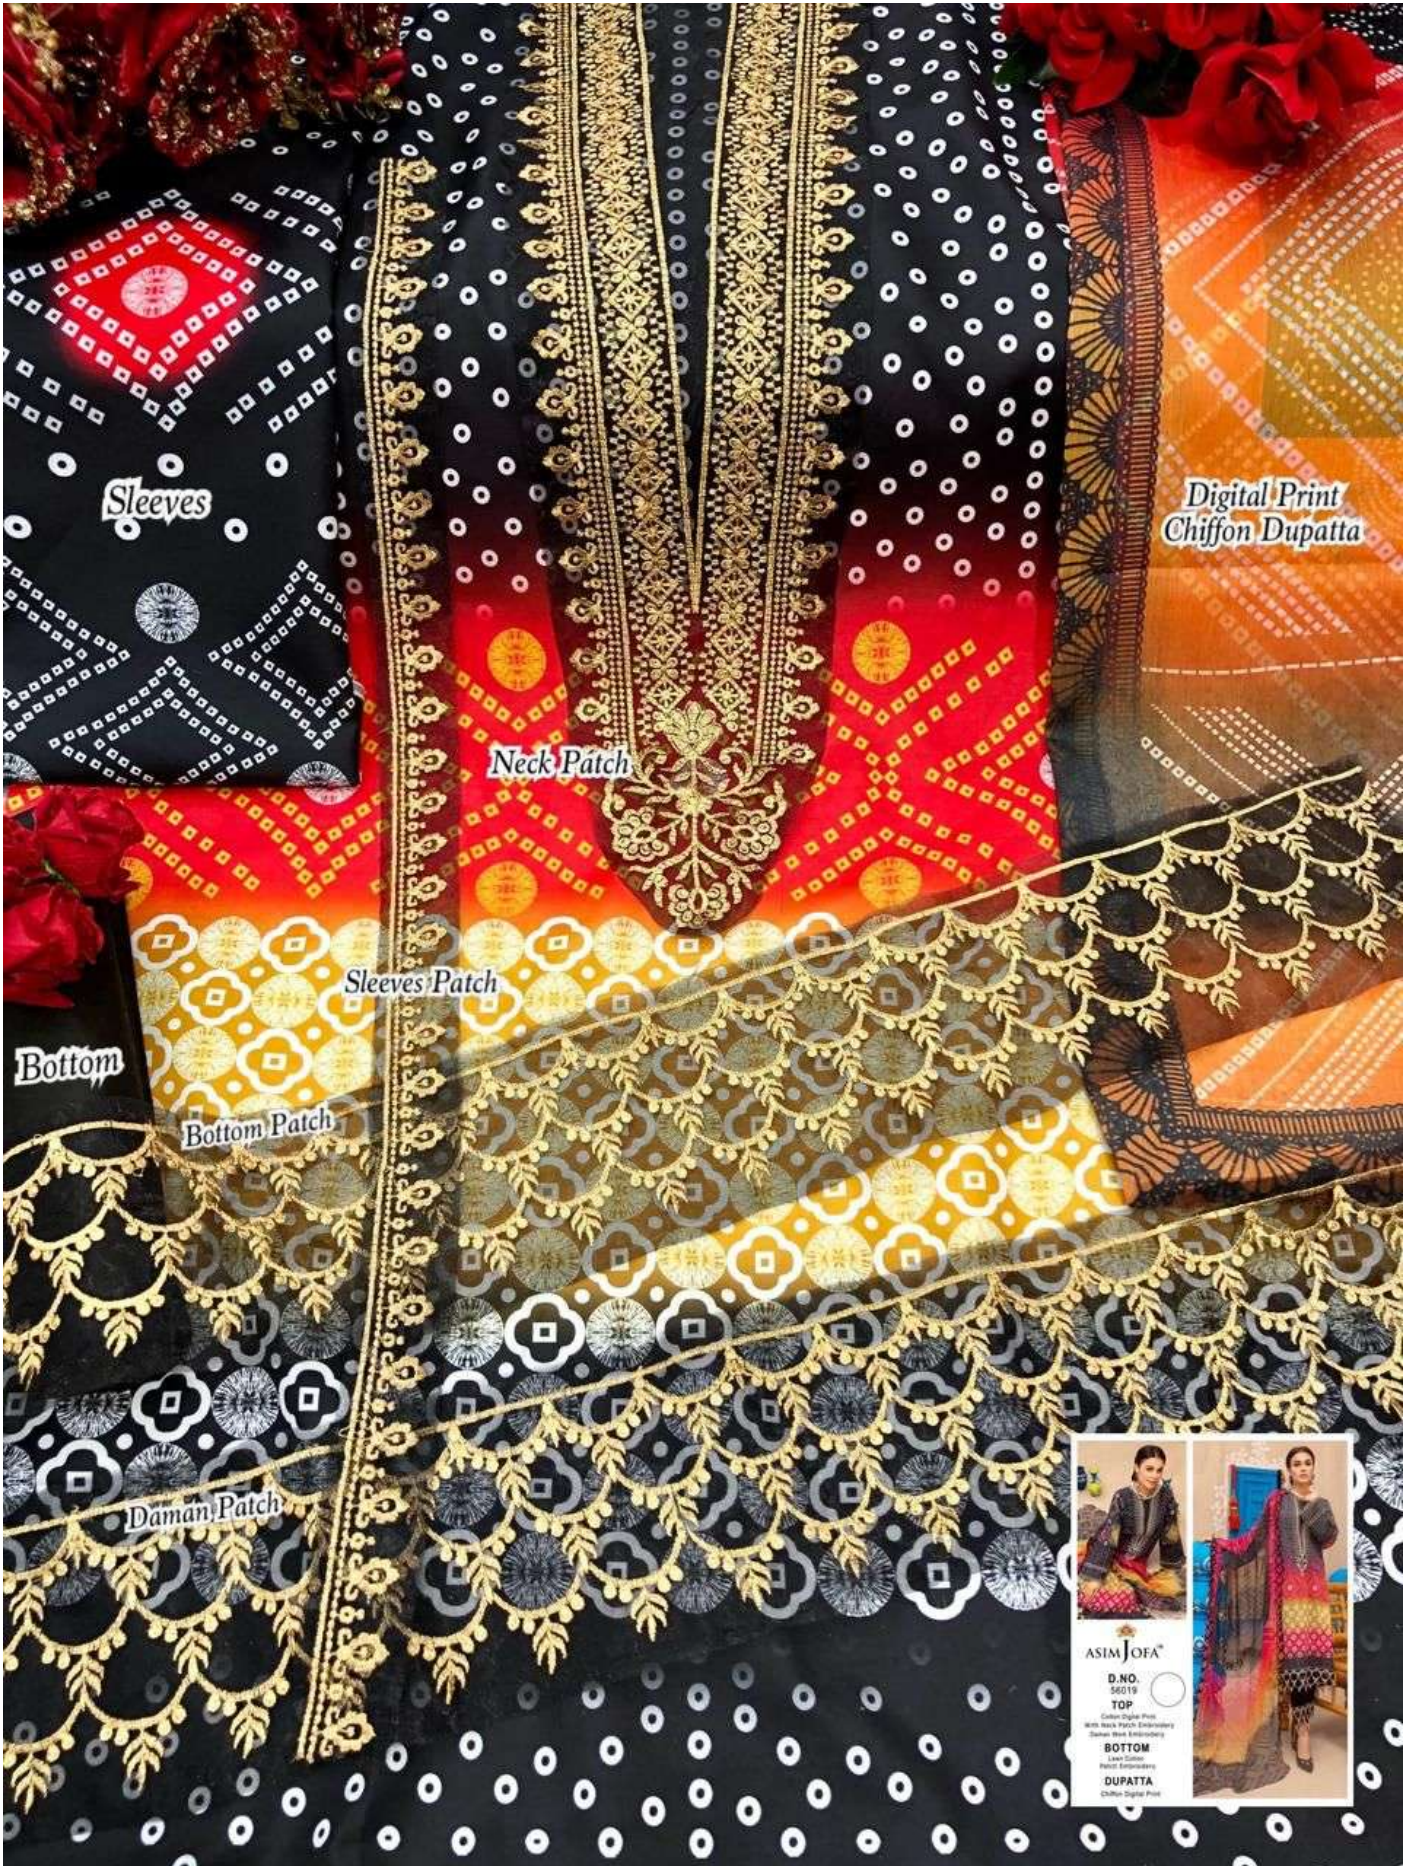

Sleeves

Digital Print
Chiffon Dupatta

Neck Patch

Sleeves Patch

Bottom

Bottom Patch

Daman Patch