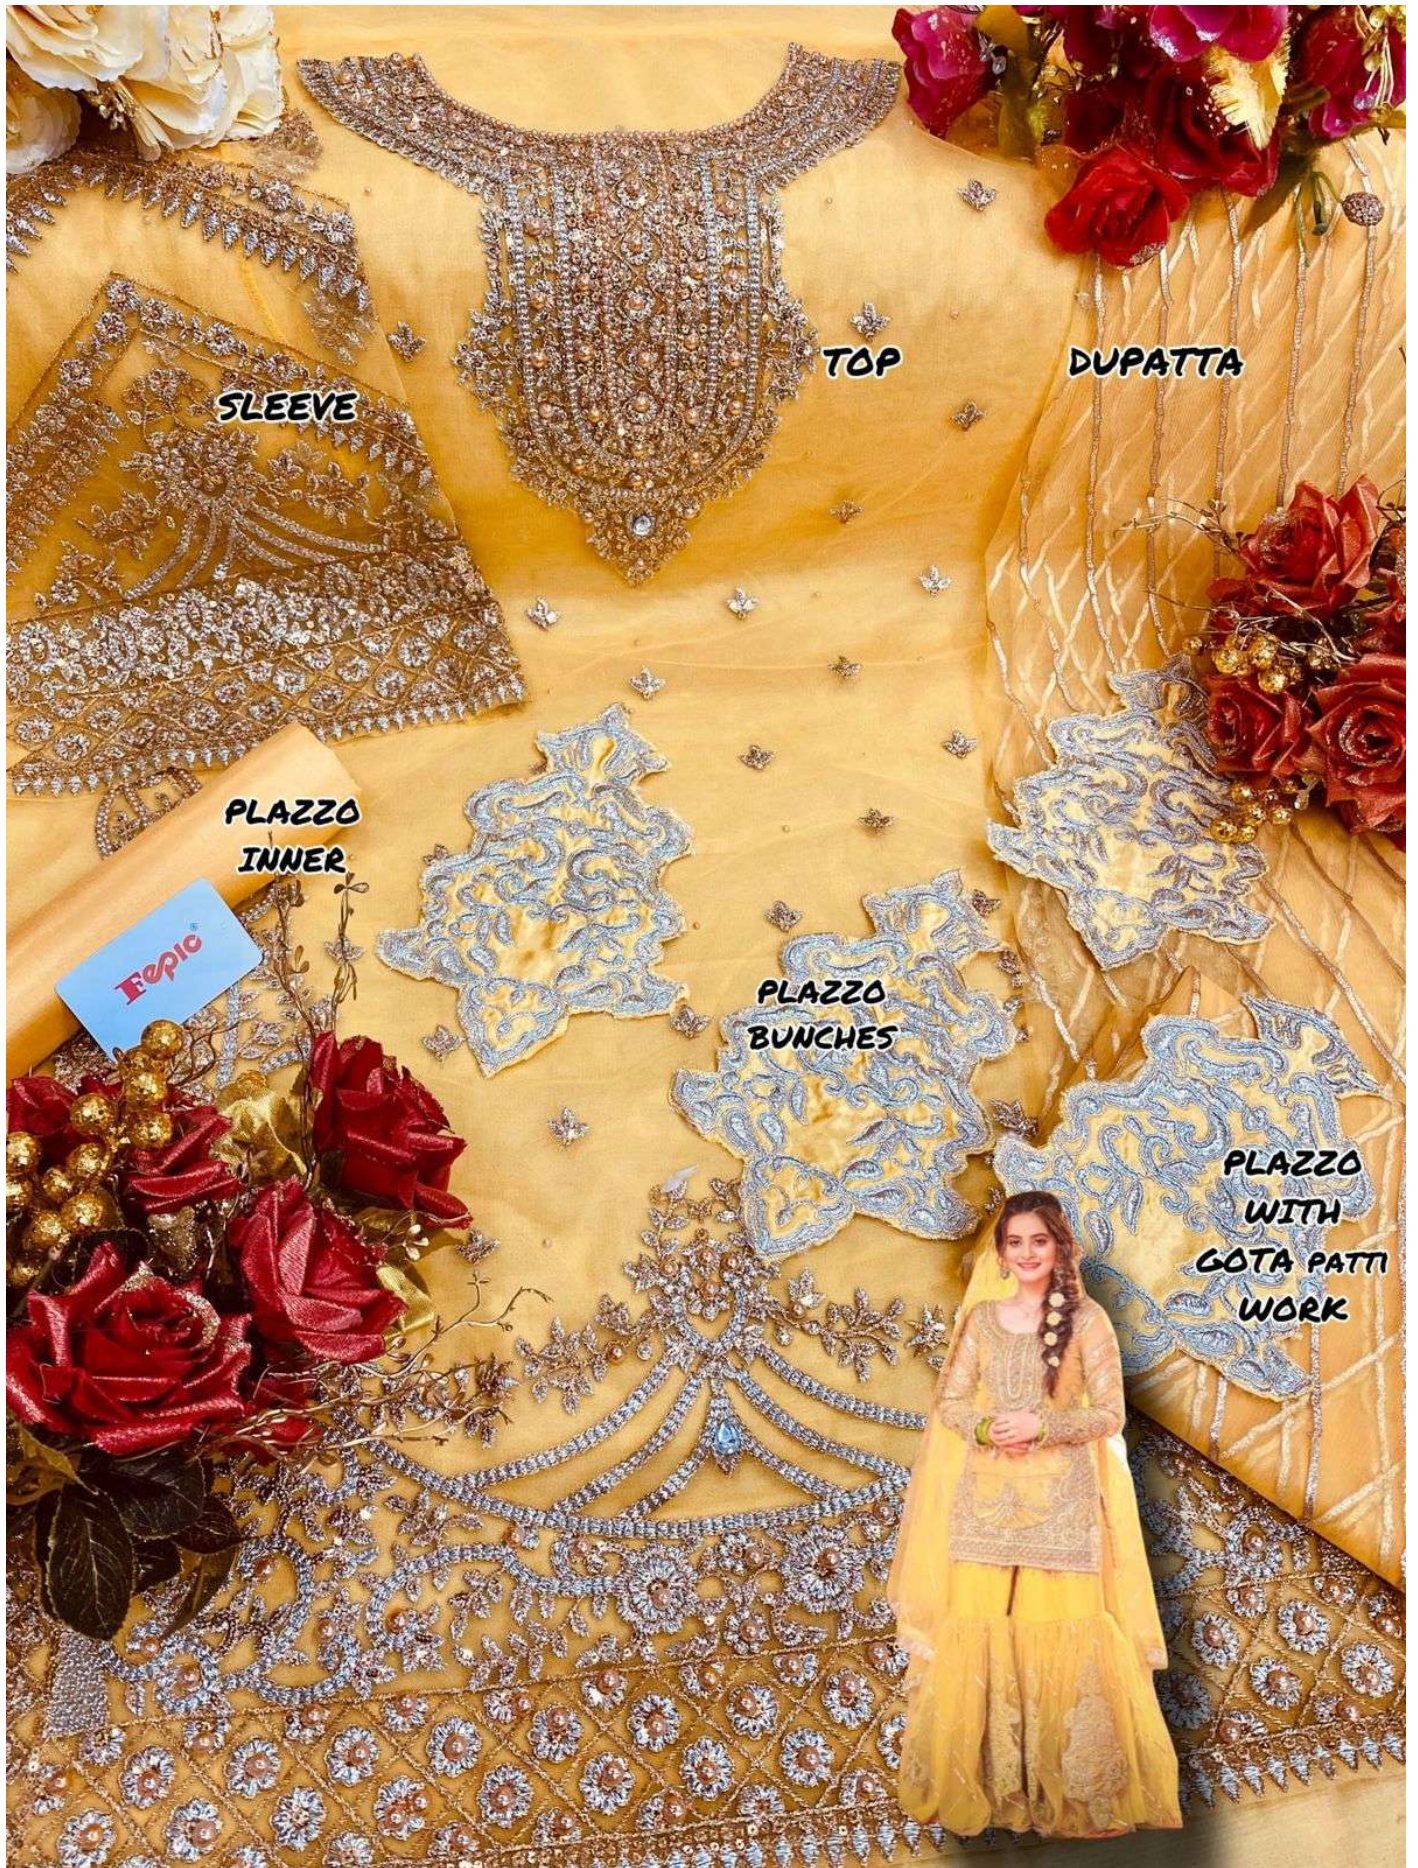

SLEEVE

TOP

DUPATTA

**PLAZZO
INNER**

**PLAZZO
BUNCHES**

**PLAZZO
WITH
GOTA PATTI
WORK**

Fepio

Fepic®

C-1229

SLEEVE

TOP

DUPATTA

**PLAZZO
INNER**

**PLAZZO
BUNCHES**

**PLAZZO
WITH
GOTA PATTI
WORK**

Fepio