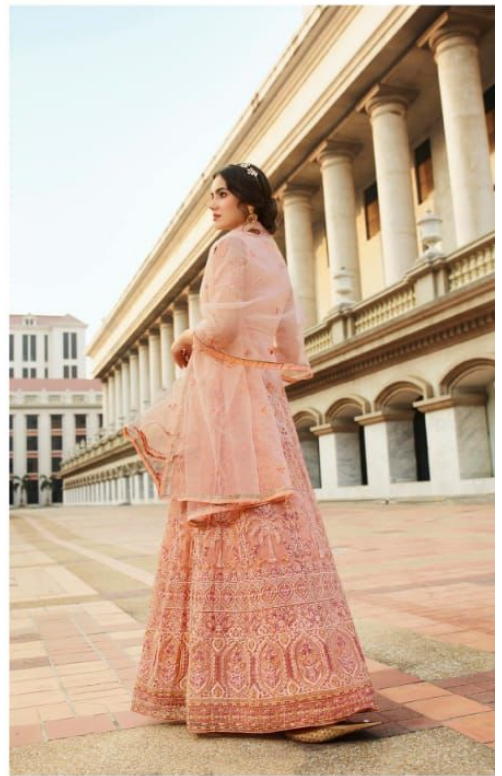

EIRA  
BY  
zubeda<sup>®</sup>  
essence to be seen

EIRA  
BY  
zubeda<sup>®</sup>  
essence to be seen

zubeda  
DESIGNER FASHION

zubeda  
DESIGNED BY SU KHAN  
Z-603

zubeda

● Z-602 ●

● Z-601 ●

● Z-602 ●

● Z-603 ●

● Z-604 ●

EIRA  
BY  
zubeda<sup>®</sup>  
essence to be seen