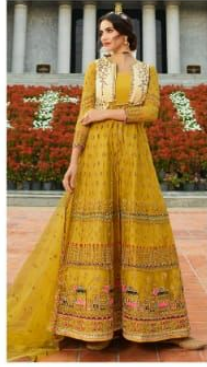

EIRA  
BY  
zubeda<sup>®</sup>  
essence to be seen

EIRA  
BY  
zubeda<sup>®</sup>  
essence to be seen

zubeda  
DESIGNER FASHION

zubeda  
DESIGNED BY SU KHAN  
Z-603

zubeda

● Z-602 ●

● Z-601 ●

● Z-602 ●

● Z-603 ●

● Z-604 ●

EIRA  
BY  
zubeda<sup>®</sup>  
essence to be seen