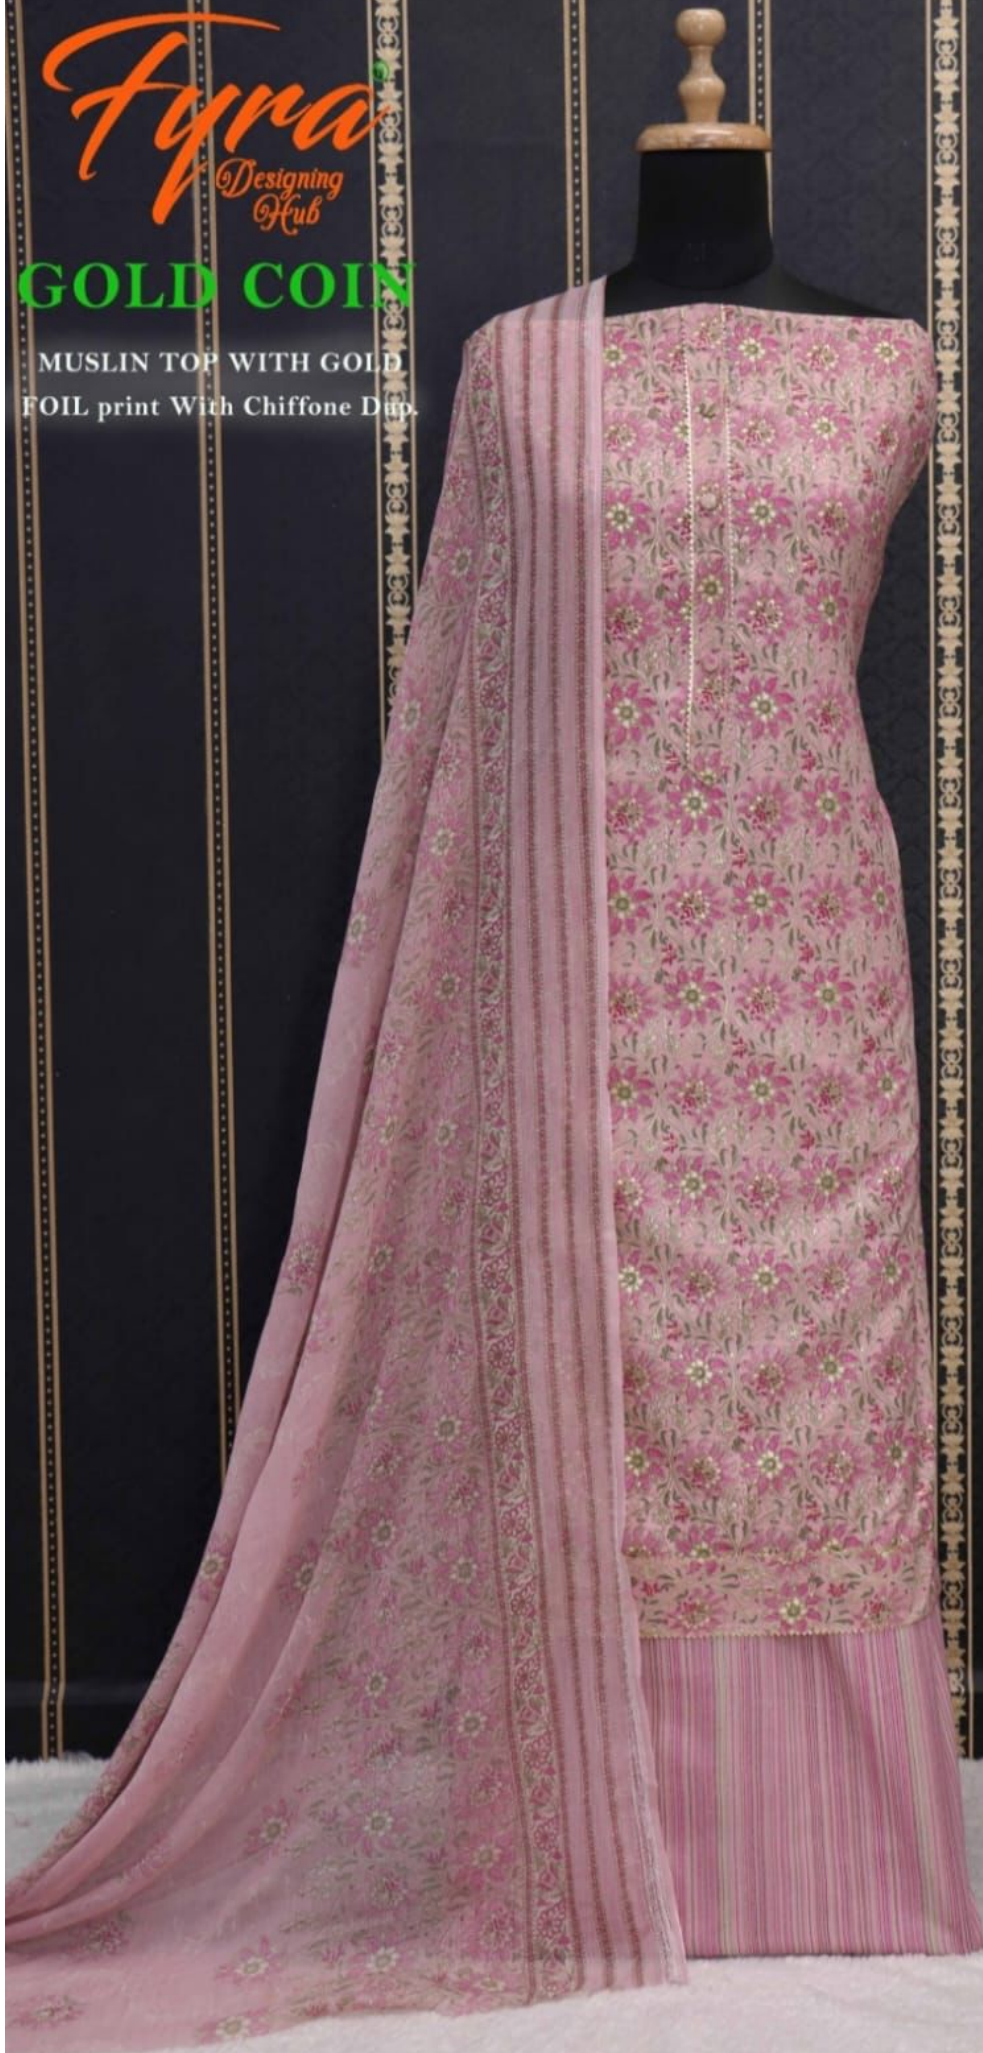

*Fyra*  
Designing  
Hub

**GOLD COIN**

MUSLIN TOP WITH GOLD  
FOIL print With Chiffone Dup.

*Fyra*  
Designing  
Hub

**GOLD COIN**

MUSLIN TOP WITH GOLD  
FOIL print With Chiffone Dup

*Fyra*  
Designing  
Hub

**GOLD COIN**

MUSLIN TOP WITH GOLD  
FOIL print With Chiffone Dupp

MARIA.B.

VOL. 1

D. NO 777