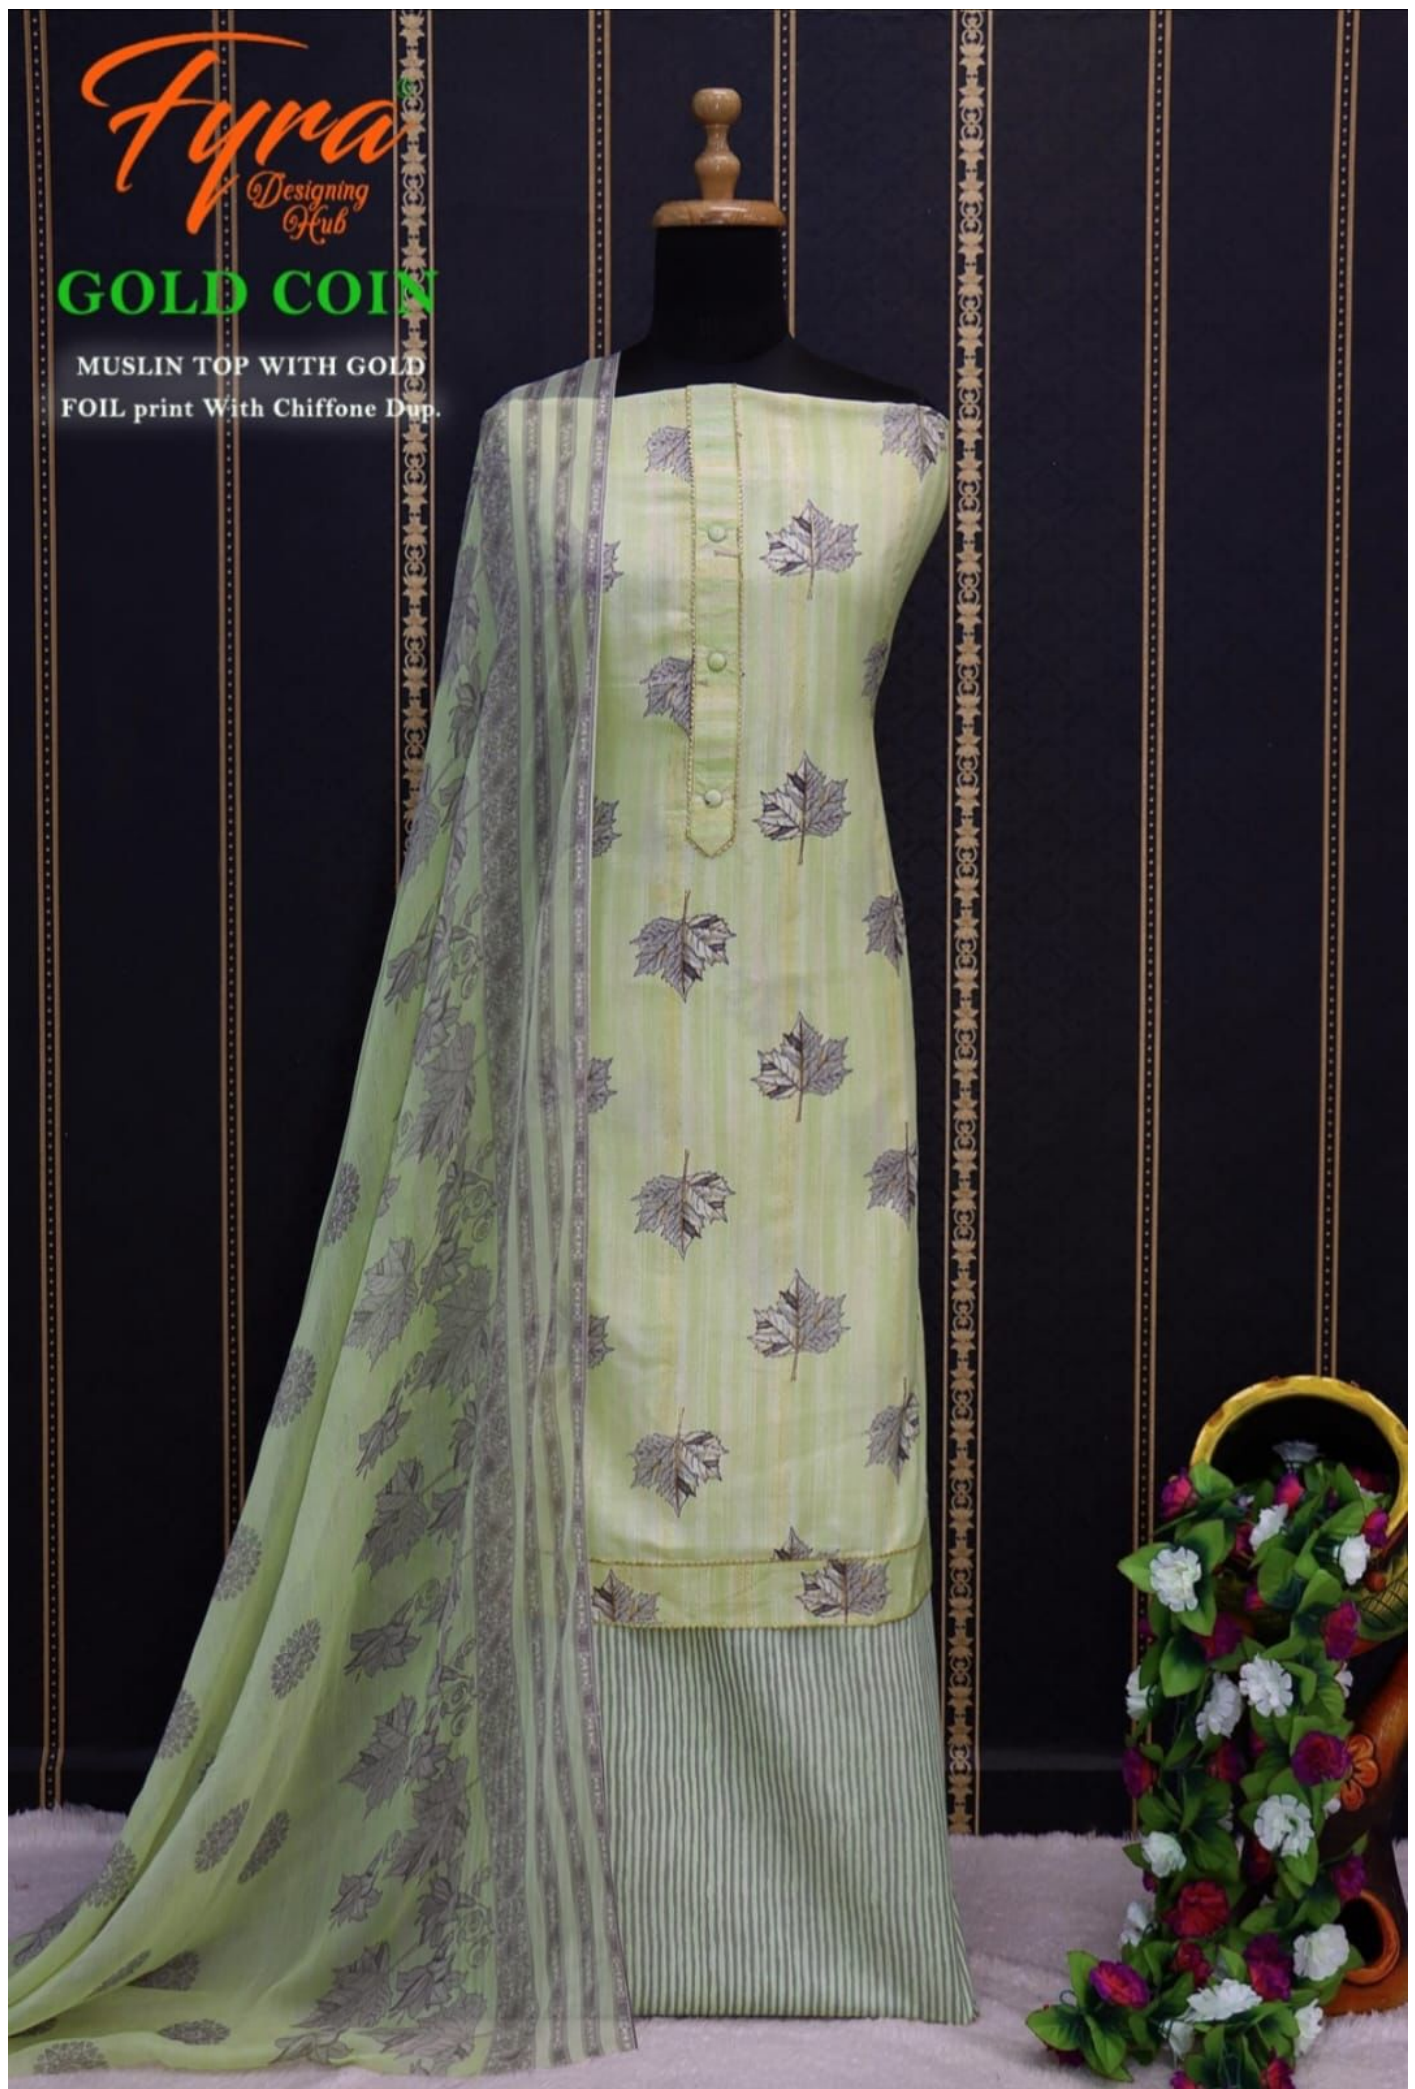

*Fyra*  
Designing  
Hub

**GOLD COIN**

MUSLIN TOP WITH GOLD  
FOIL print With Chiffone Dup.

*Fyra*  
Designing  
Hub

**GOLD COIN**

MUSLIN TOP WITH GOLD  
FOIL print With Chiffone Dup

*Fyra*  
Designing  
Hub

**GOLD COIN**

MUSLIN TOP WITH GOLD  
FOIL print With Chiffone Dupp

MARIA.B.

VOL. 1

D. NO 777